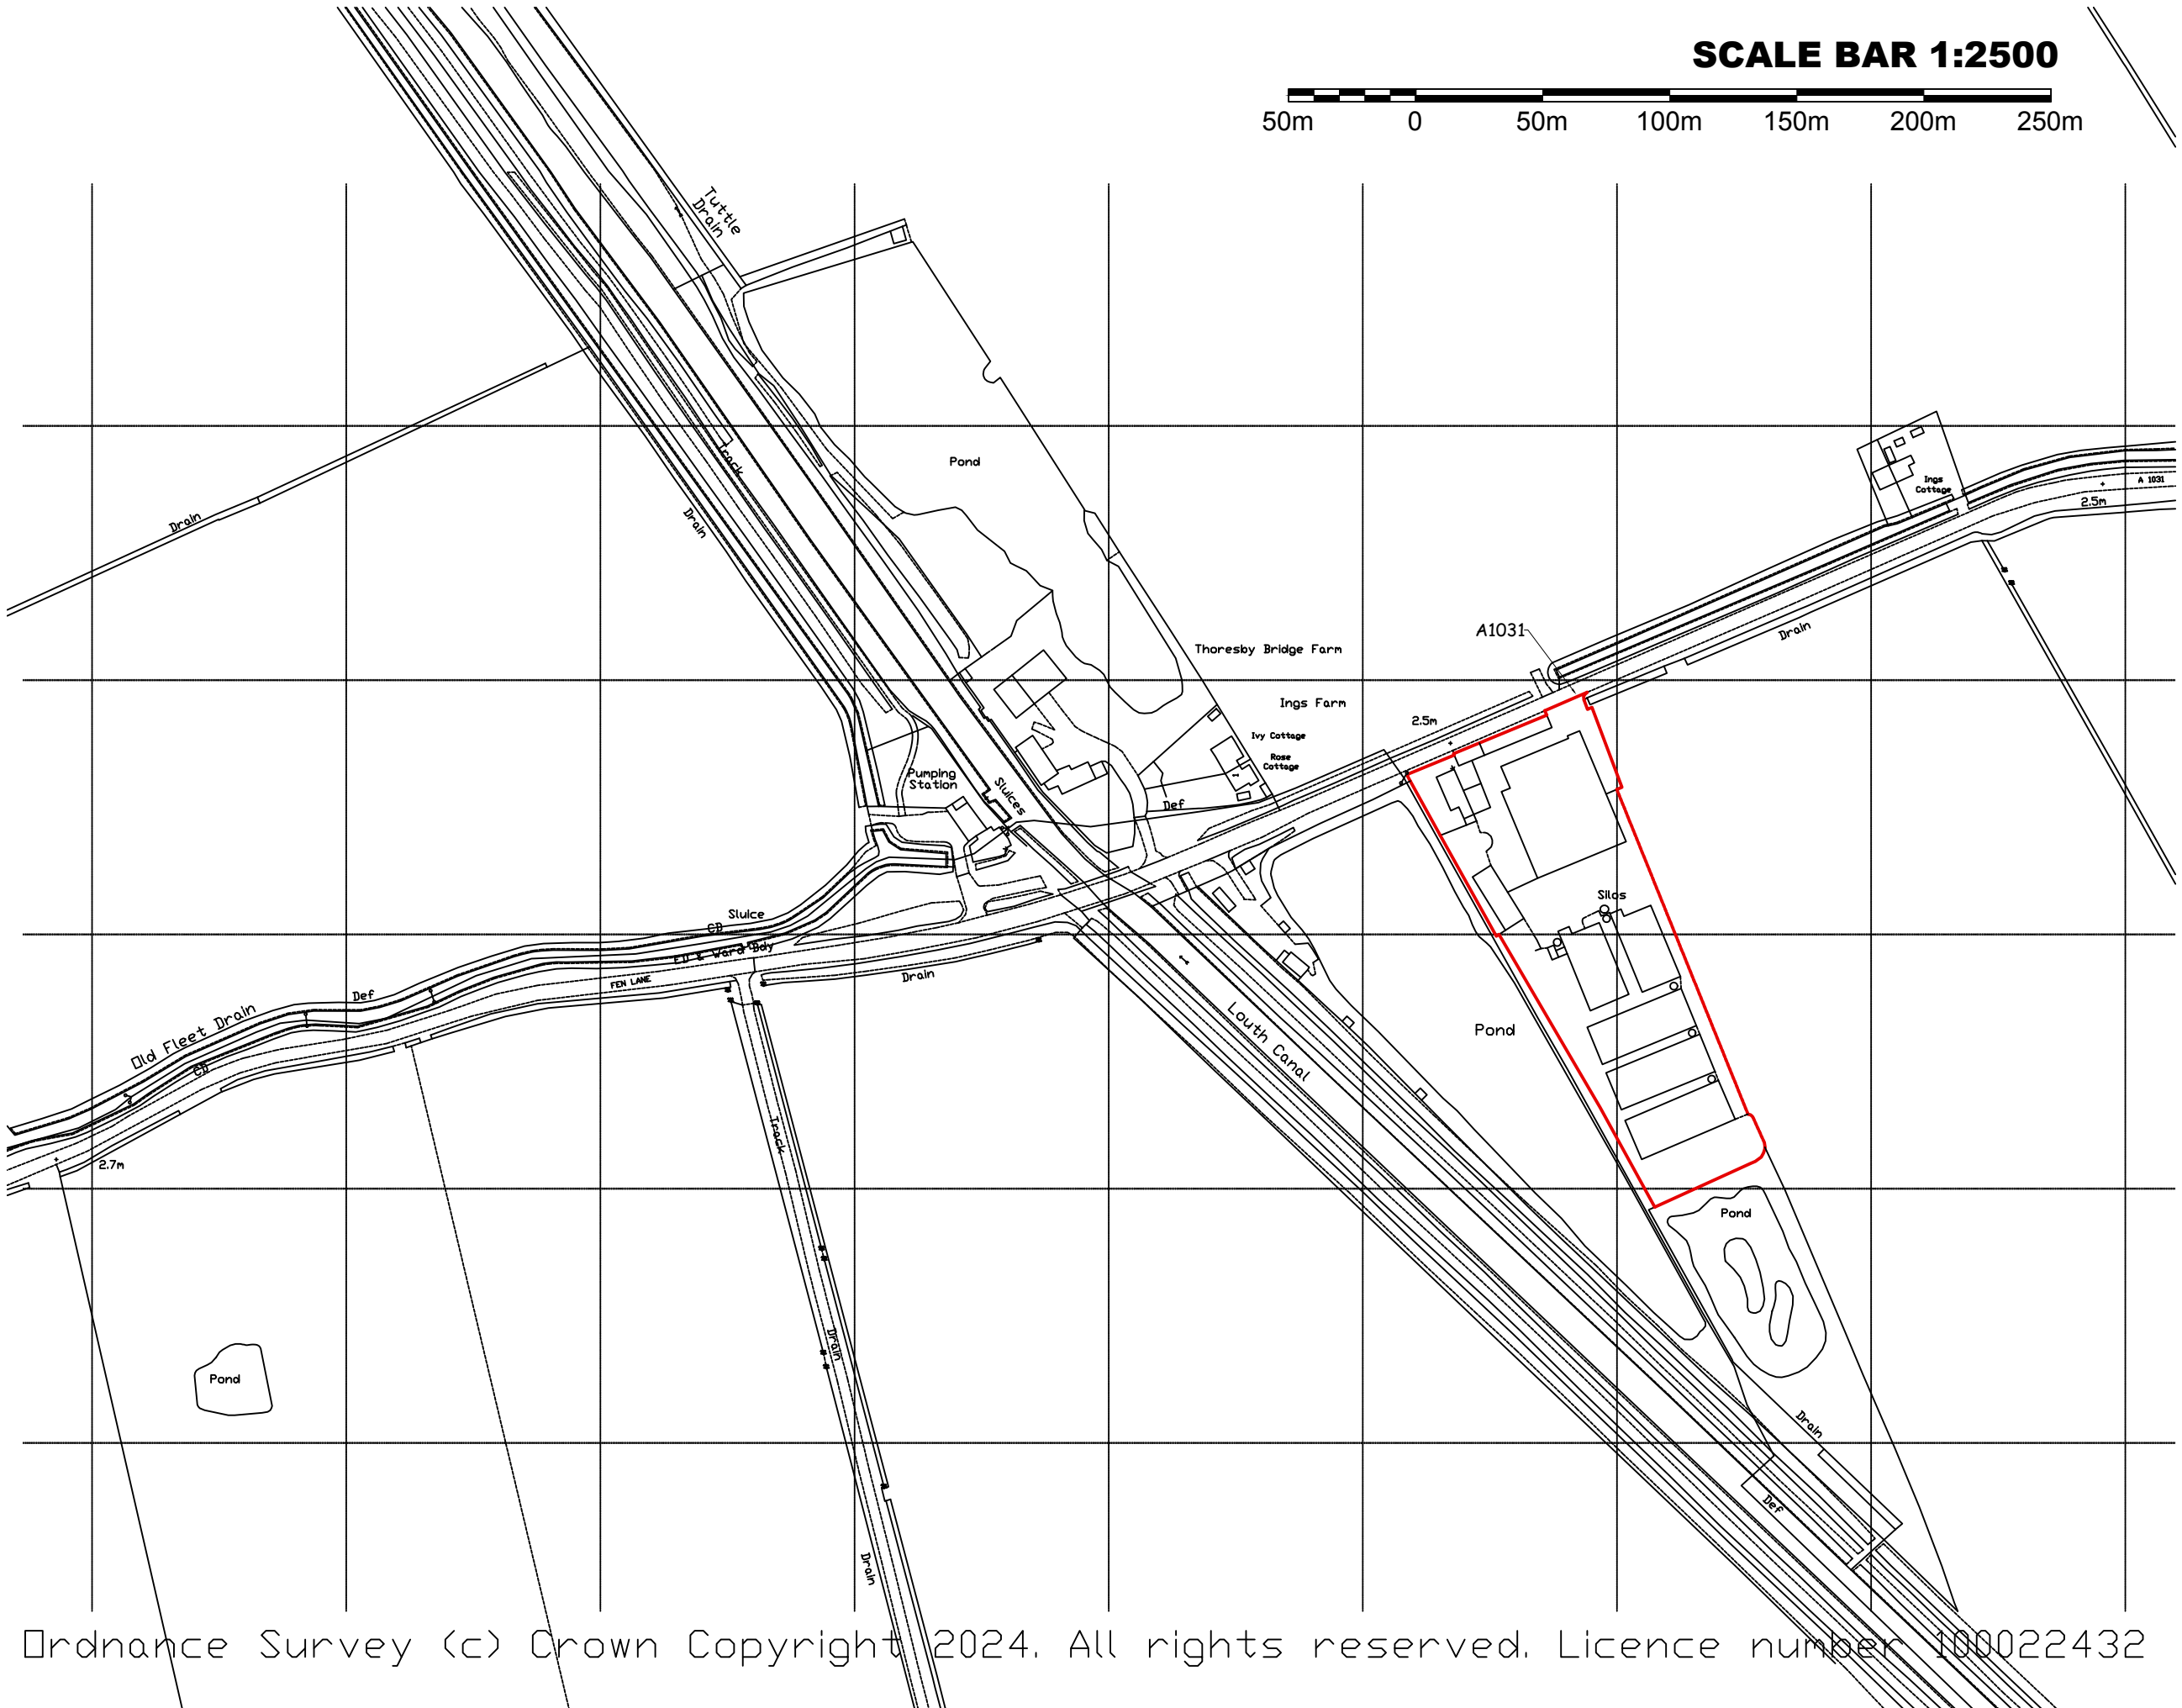

SCALE BAR 1:2500

IAN PICK ASSOCIATES LTD  
Specialist Agricultural & Rural Planning Consultants

Station Farm Offices  
Wansford Road  
Nafferton  
Driffield  
East Yorkshire  
YO25 8NJ

T : 01377 253363  
E : mail@ianpick.co.uk  
W : www.ianpickassociates.co.uk

CLIENT  
Ivy Farm Ltd

JOB TITLE  
Thoresby Bridge Farm, North  
Cotes, DN31 5TY

DWG. TITLE  
Location Plan A3

SCALE 1:2500      DRN IP

DWG. NUMBER  
IP/CPL/02

DATE Mar 24      REV -