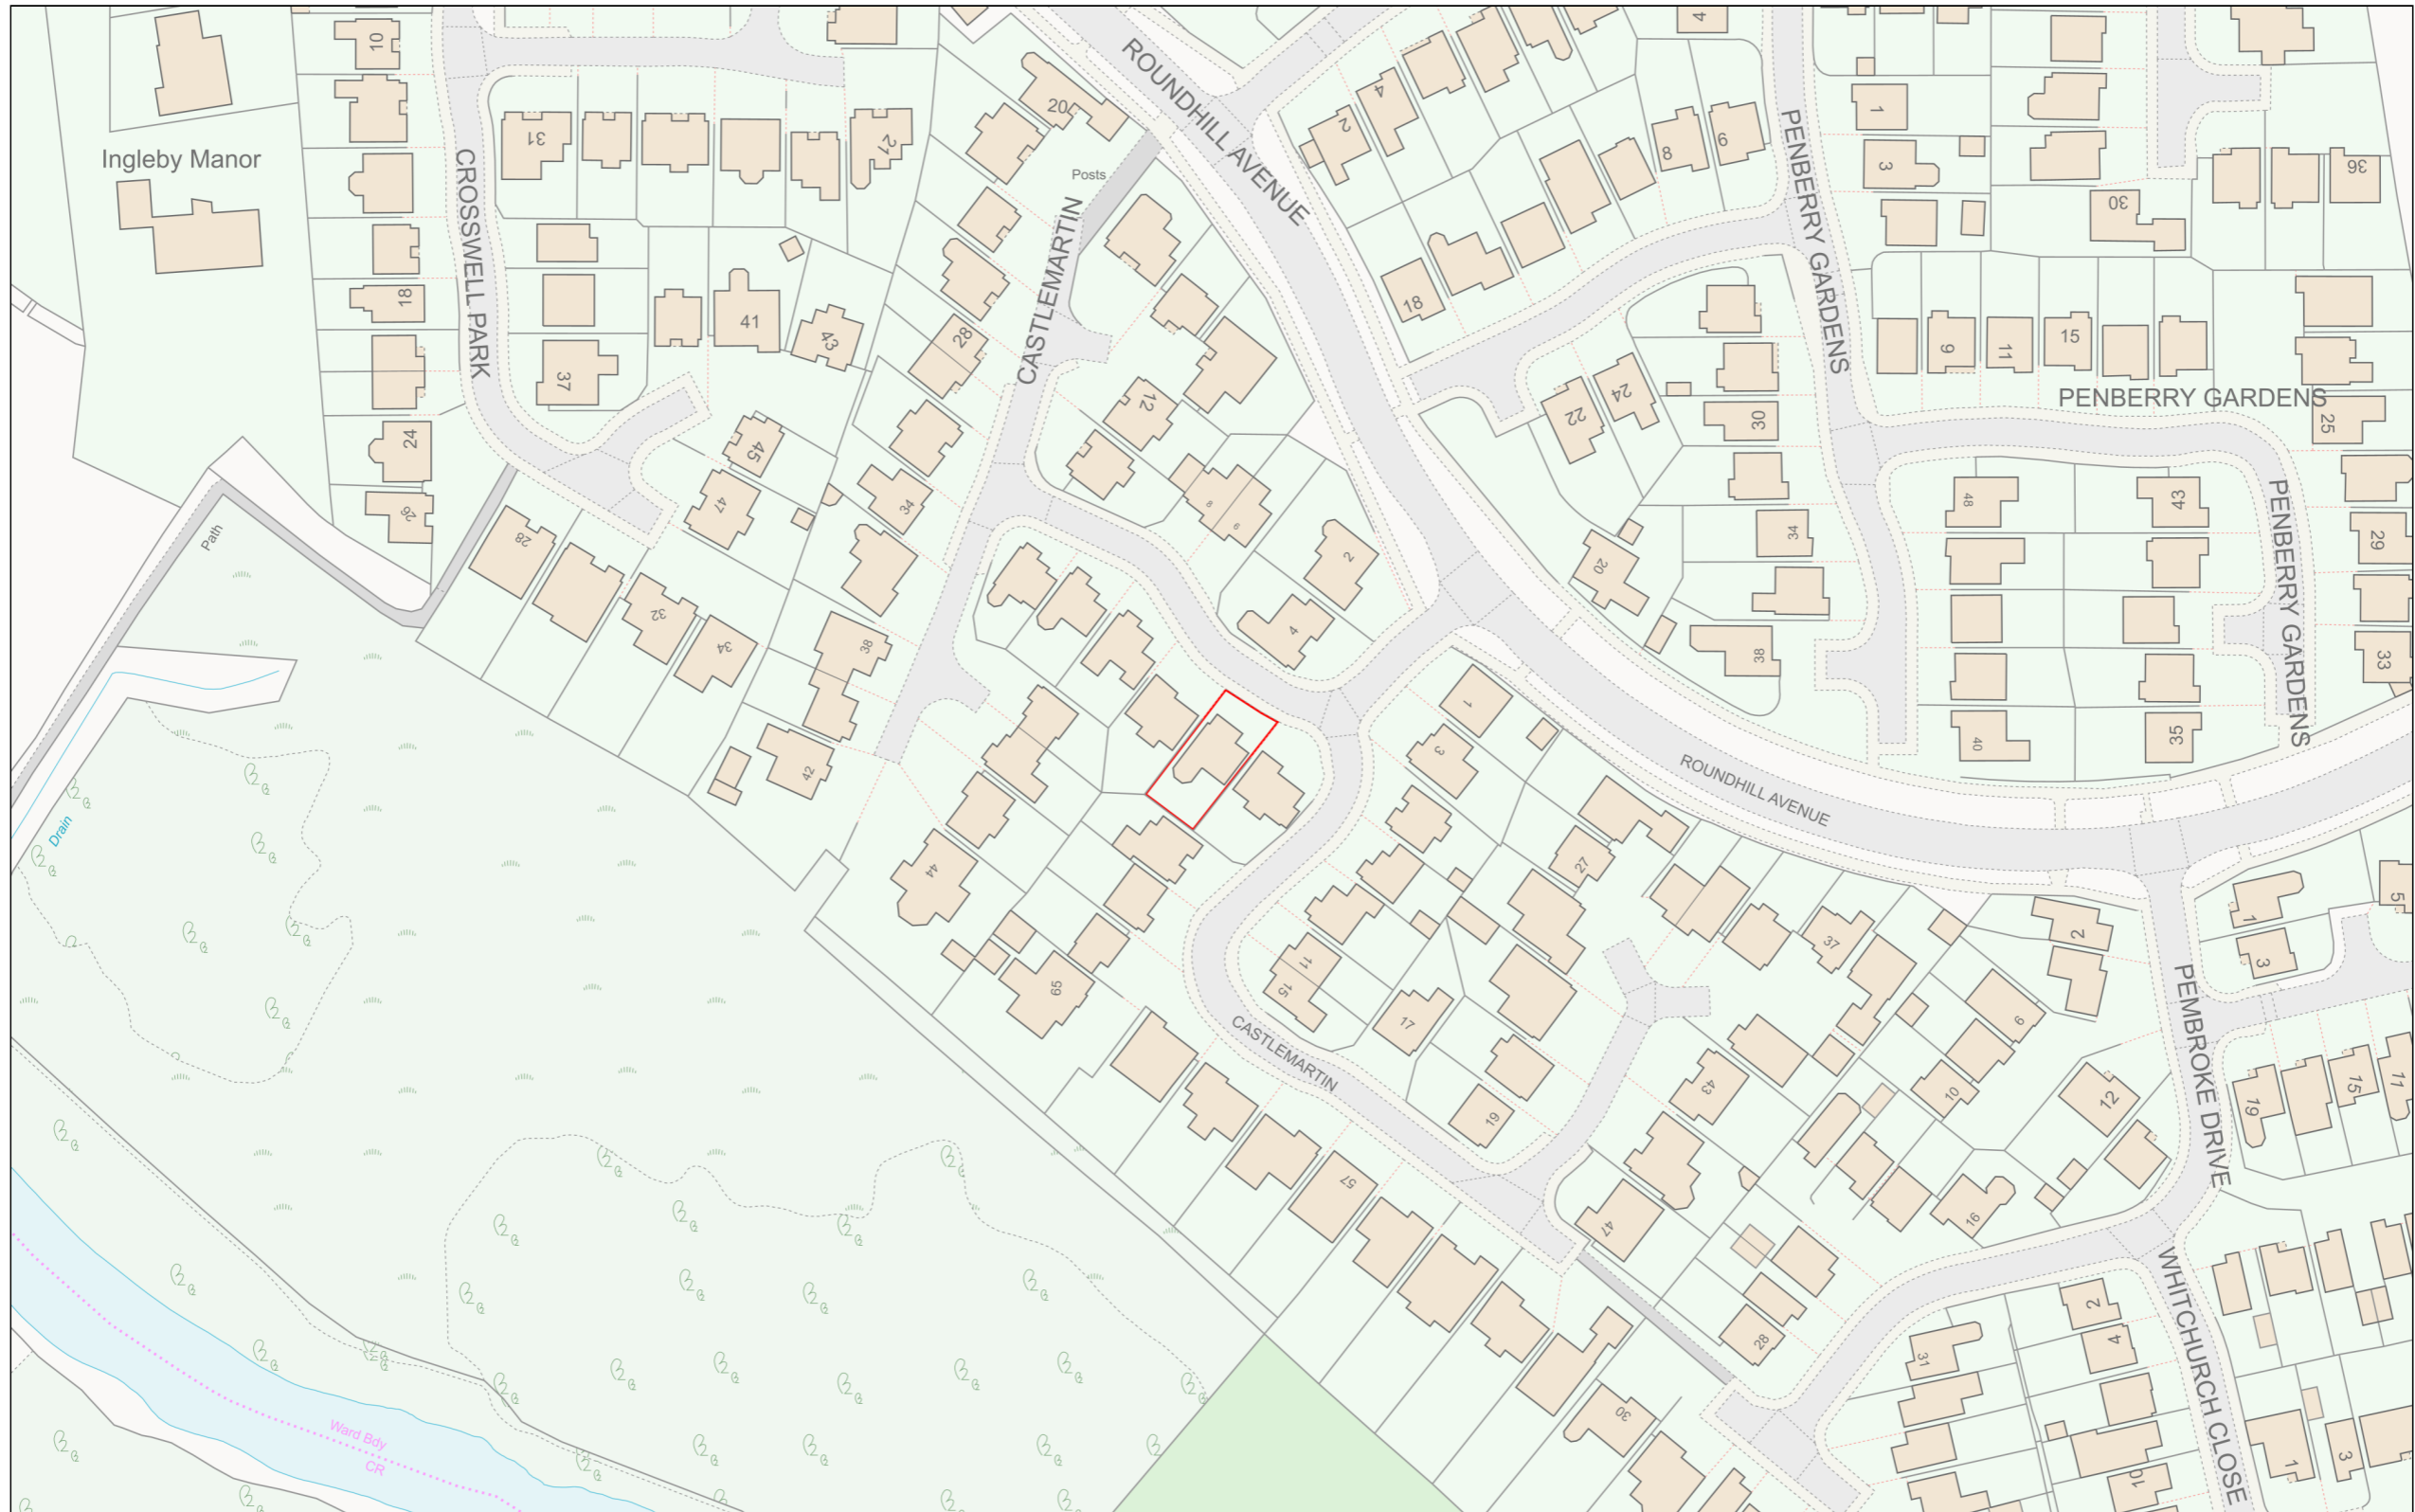

Location Plan

Site Address: 60, Castlemartin, Ingleby Barwick, TS17 5BA

Date Produced: 04-Apr-2024

Scale: 1:1250 @A3

Planning Portal Reference: PP-12943814v1