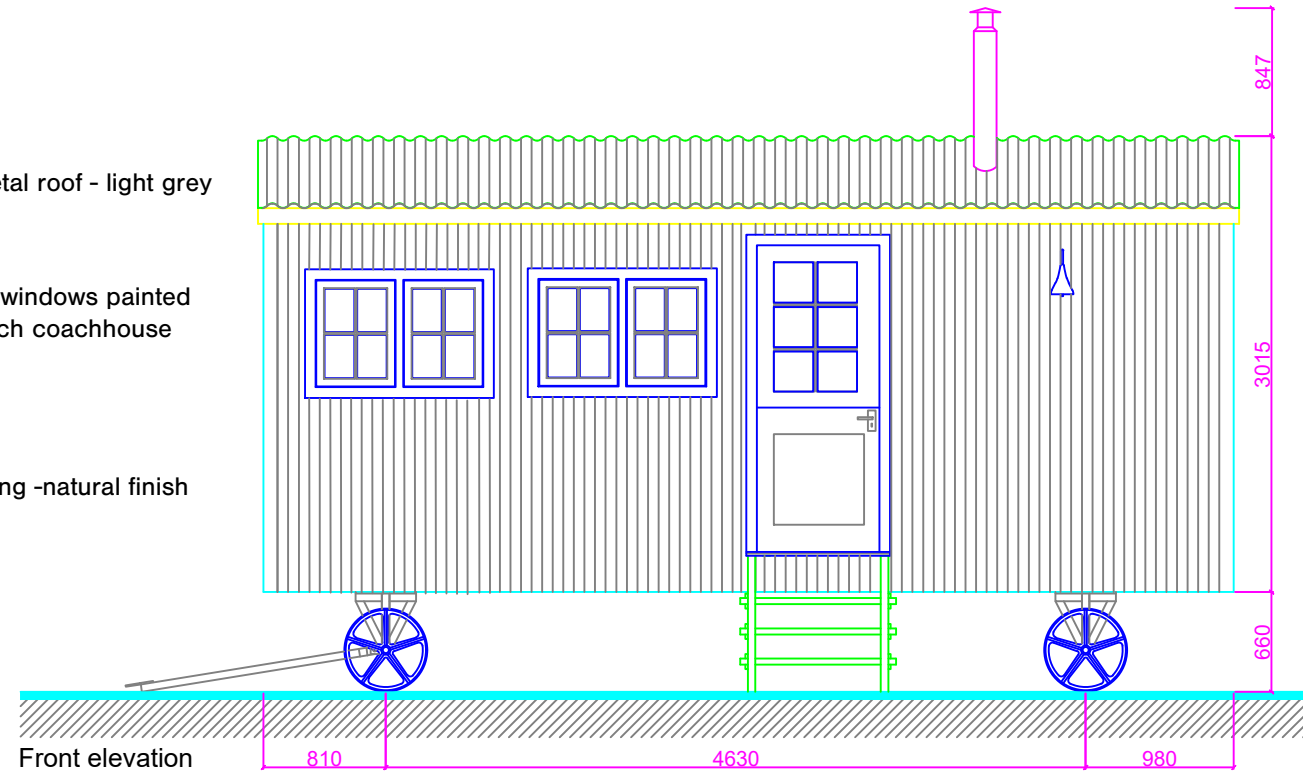

curved profile sheet metal roof - light grey

double glazed timber windows painted light terracotta to match coachhouse render

vertical timber cladding -natural finish

Photo to illustrate cladding, roof and window/door colour

Client name & address	Drawing title	Revision	Issue date	Legend	Contact
Client name Address line 1 Address line 2	20ft B&B Herdsman Hut Elevations	-	dd/mm/yy	1:50 @A3 	0117 986 9685 Greendown HQ, Staunton Lane, Whitchurch, Bristol, BS14 0QL info@greendownshepherdhuts.co.uk