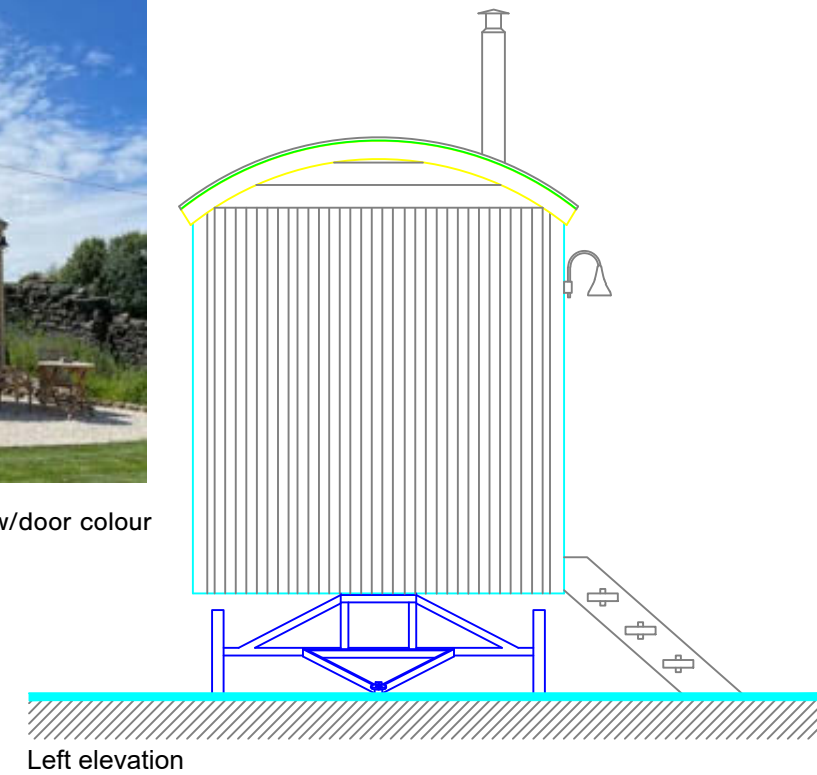

curved profile sheet metal roof - light grey

double glazed timber windows painted light terracotta to match coachhouse render

vertical timber cladding -natural finish

Photo to illustrate cladding, roof and window/door colour