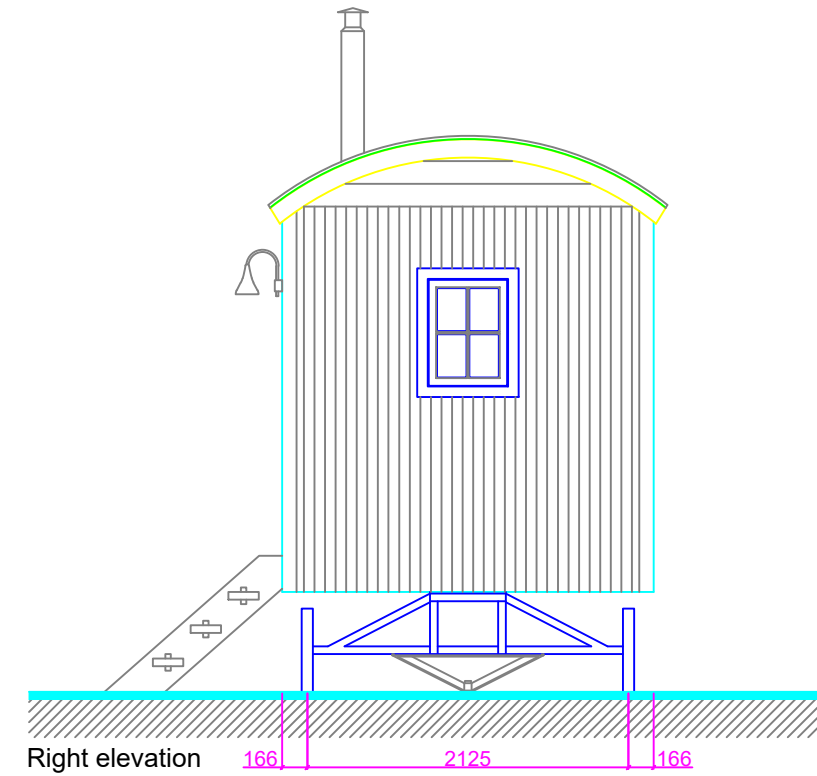

curved profile sheet metal roof - light grey

double glazed timber windows painted light terracotta to match coachhouse render

vertical timber cladding -natural finish

Photo to illustrate cladding, roof and window/door colour

Client name & address	Drawing title	Revision	Issue date	Legend	Contact
Client name Address line 1 Address line 2	20ft B&B Herdsman Hut Elevations	-	dd/mm/yy	1:50 @A3 	0117 986 9685 Greendown HQ, Staunton Lane, Whitchurch, Bristol, BS14 0QL info@greendownshepherdhuts.co.uk