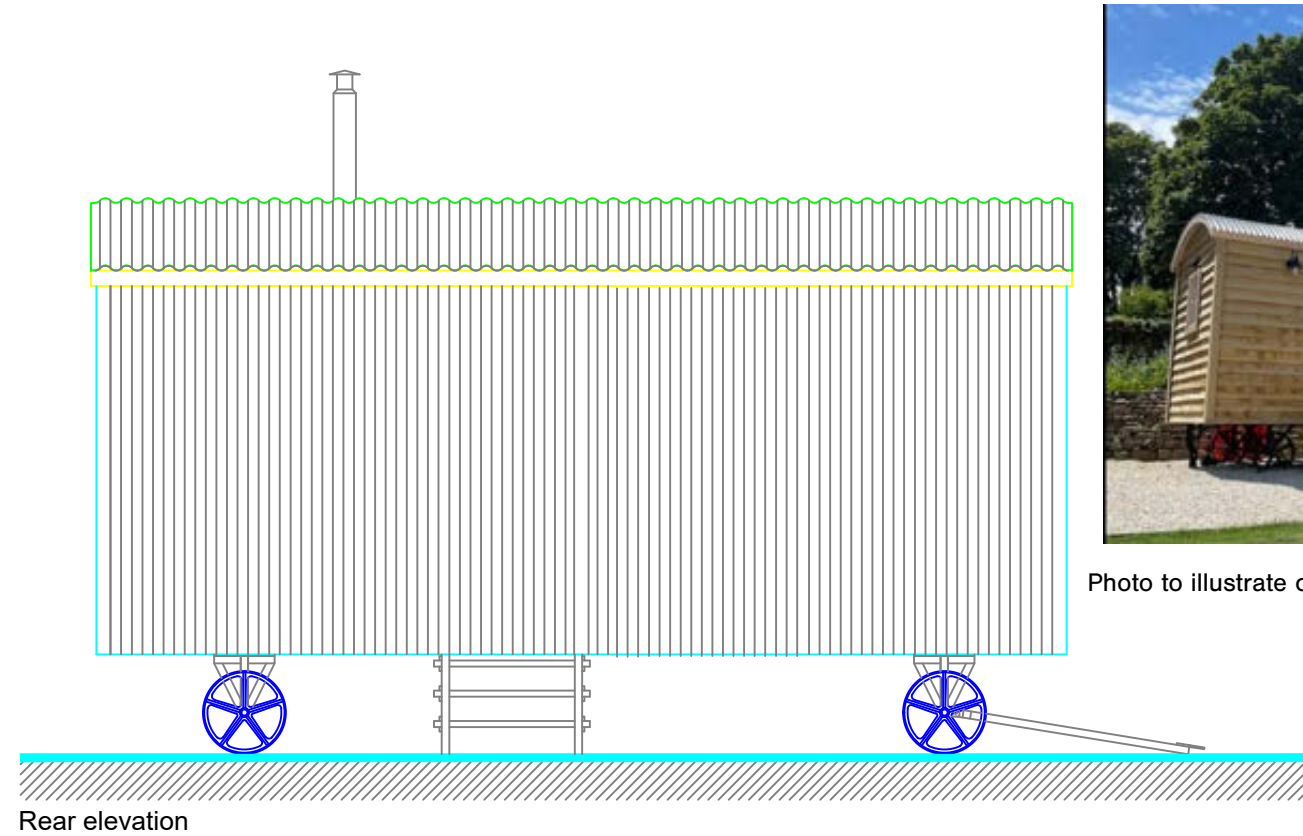

curved profile sheet metal roof - light grey

double glazed timber windows painted light terracotta to match coachhouse render

vertical timber cladding -natural finish

Photo to illustrate cladding, roof and window/door colour

Client name & address	Drawing title	Revision	Issue date	Legend	Contact
Client name Address line 1 Address line 2	20ft B&B Herdsman Hut Elevations	-	dd/mm/yy	1:50 @A3 	0117 986 9685 Greendown HQ, Staunton Lane, Whitchurch, Bristol, BS14 0QL info@greendownshepherdhuts.co.uk