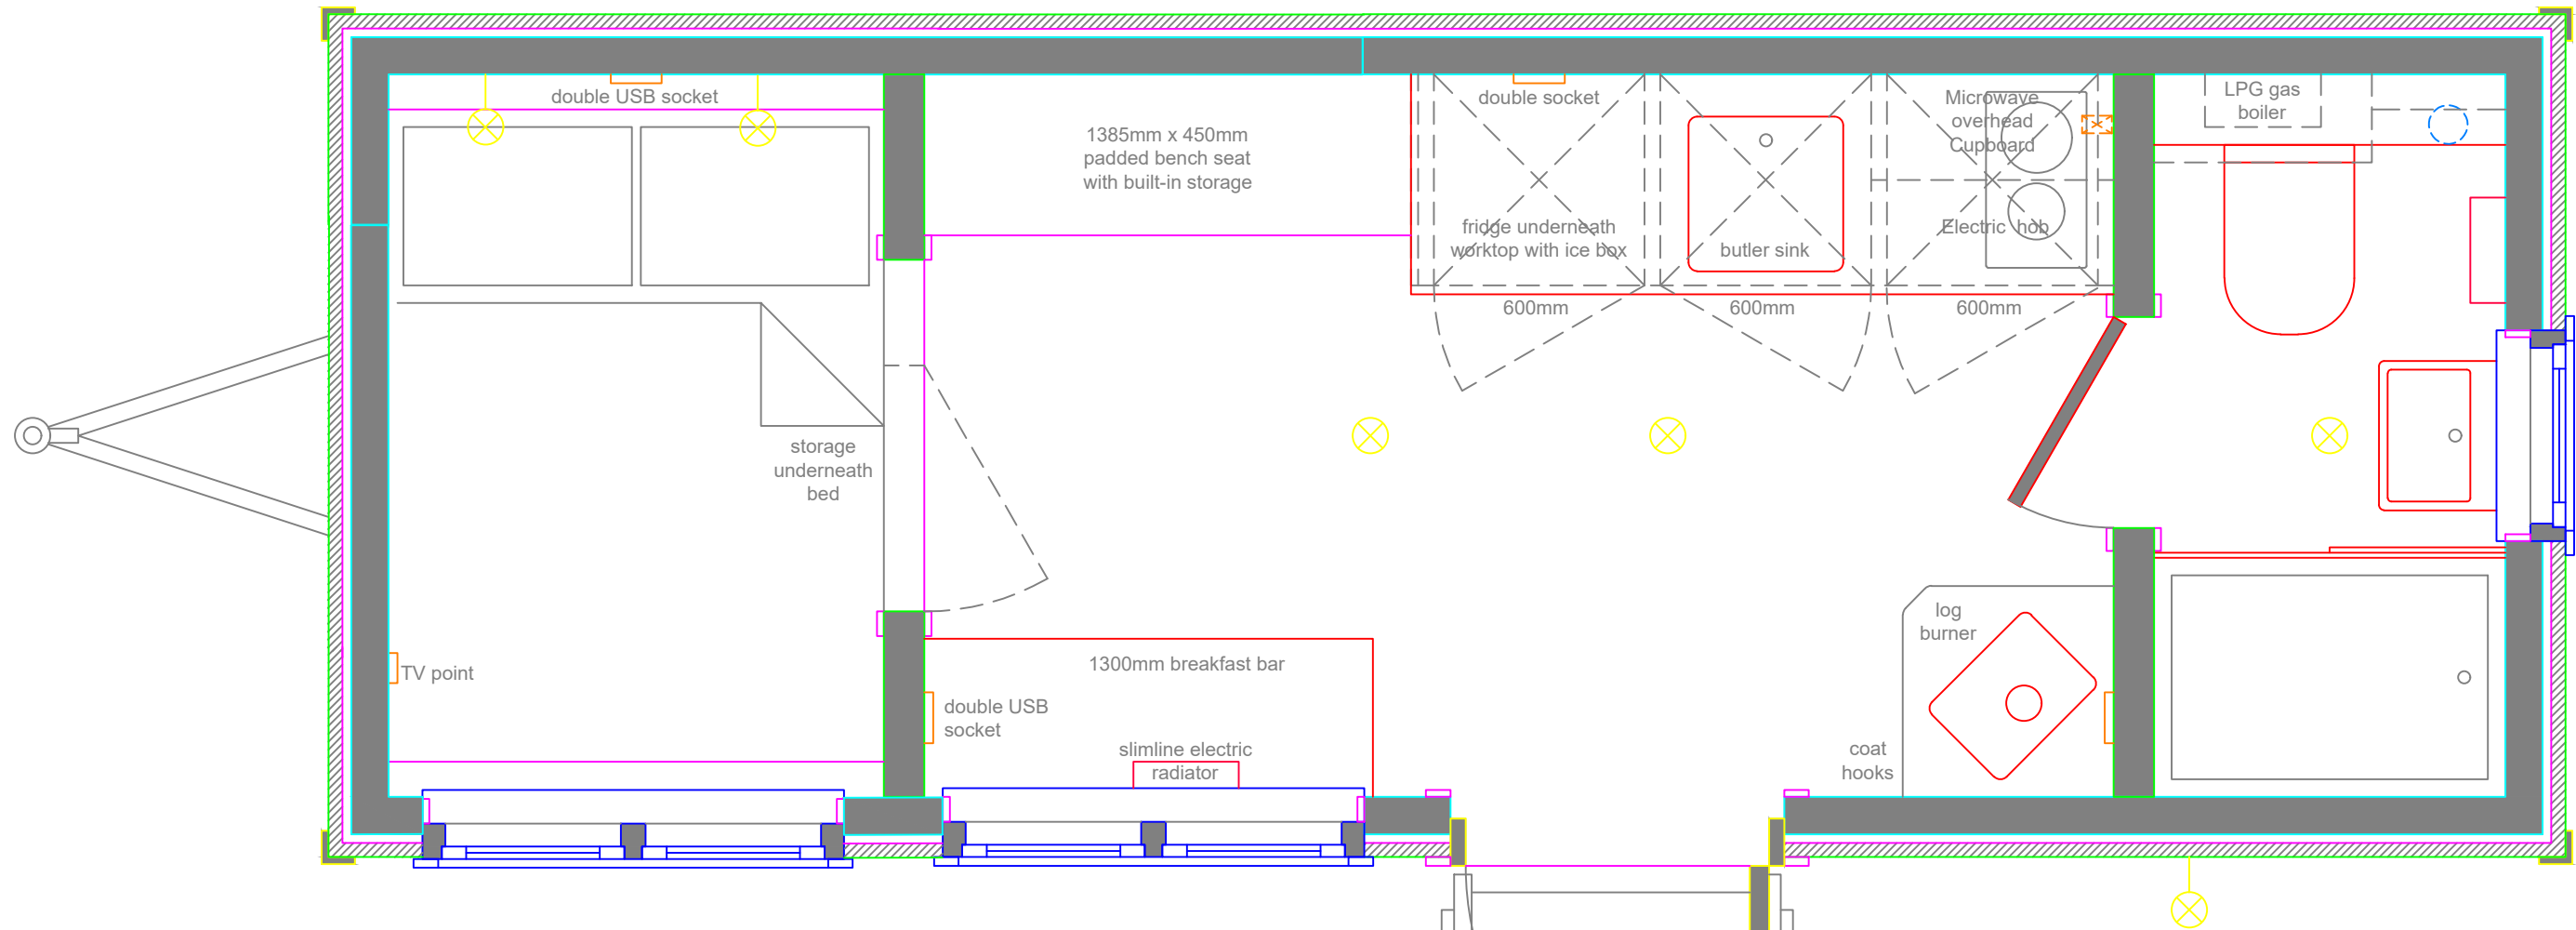

Name: TBC

Windows and Door - TBC

Kitchen - TBC

Bathroom - Brass

Walls - TBC

Ceiling - TBC

Key

- single-switched socket 
- 32 amp commando socket 
- double-switched socket 
- 110mm waste pipe 
- light fitting 
- heated towel rail 
- wall light fitting 

EXTRAS:

Specification

- Light fittings - Pooky
- Switches - Corston
- External - TBC
- Black galvanised rolled steel roof
- Shower panel finish - TBC
- Blinds fabric - TBC
- Bathroom - Brass
- Bedroom curtain - TBC
- Worktop - Oak
- Oak headboard

| Client name & address | Drawing title | Revision | Issue date | Legend | Contact |
|---|-------------------------------|----------|------------|---|--|
| Client name Address line 1 Address line 2 | 20ft B&B Herdsman Hut Plan | - | dd/mm/yy | 1:20 @A3  | 0117 986 9685 Greendown HQ, Staunton Lane, Whitchurch, Bristol, BS14 0QL info@greendownshepherdhuts.co.uk |