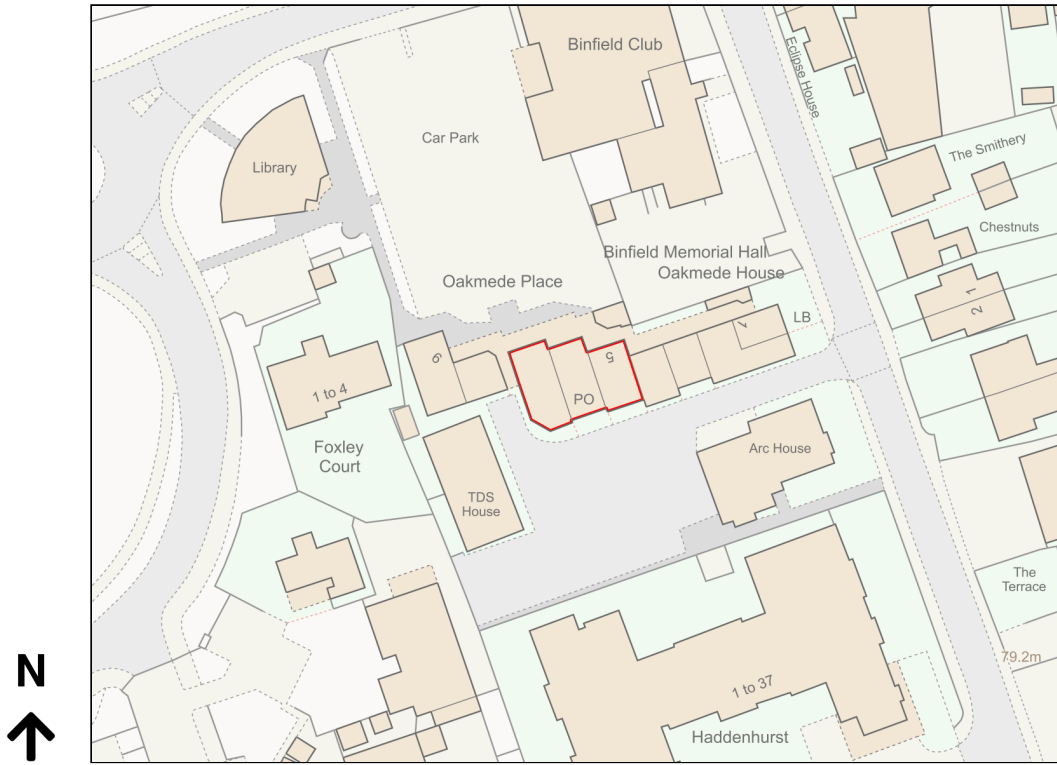

Location Plan

Site Address: Binfield Stores, The Co-operative Food, 5-7, Oakmede Place, Binfield, Bracknell, RG42 4JF

Date Produced: 15-Mar-2024

Scale: 1:1250 @A4

SUPERSEDED 

Planning Portal Reference: PP-12741854v1