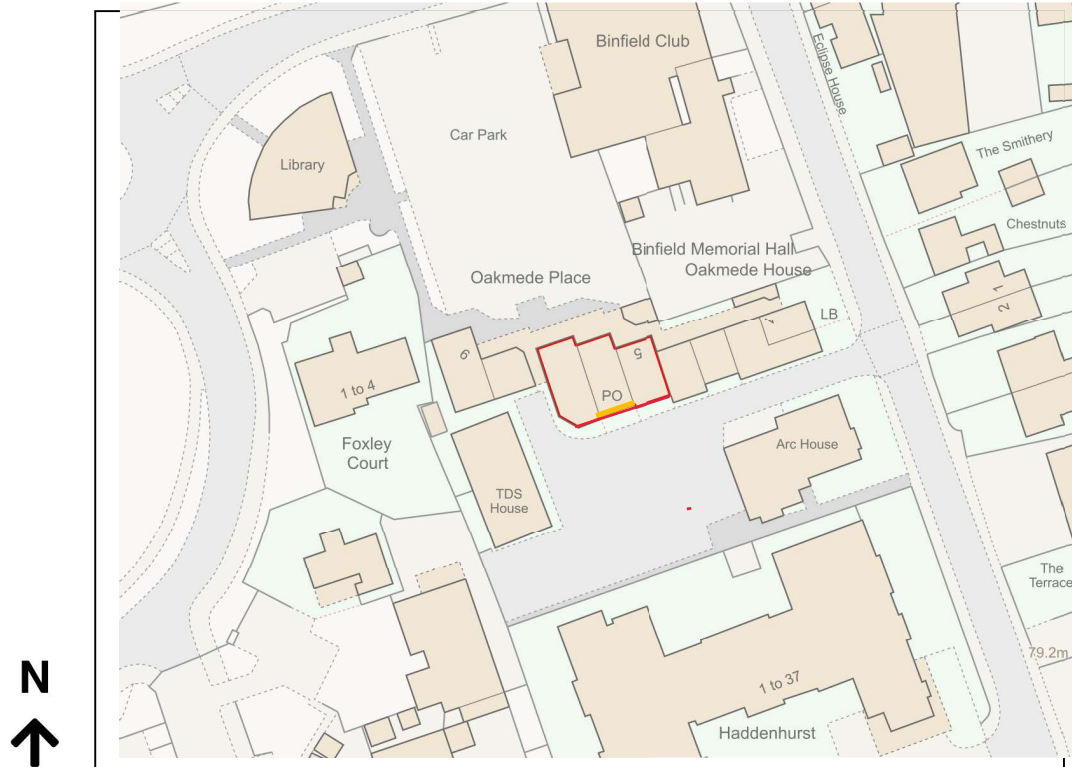

# Location Plan

Site Address: Binfield Stores, The Co-operative Food, 5-7, Oakmede Place, Binfield, Bracknell, RG42 4JF

Date Produced: 15-Mar-2024

Scale: 1:1250 @A4

**RECEIVED**  
24/00165/FUL  
02.04.2024