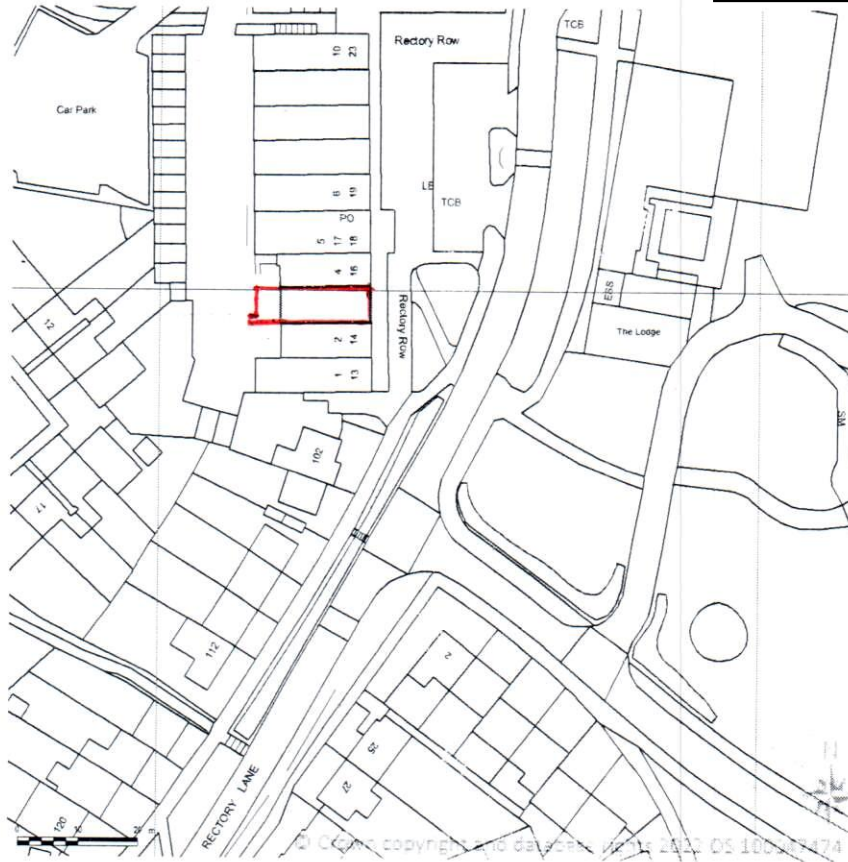

SITE LOCATION PLAN
AREA 2 HA
SCALE 1:1250 on A4
CENTRE COORDINATES: 486646, 167976

RECEIVED
24/00168/FUL
26.03.2024

Bracknell
Forest
Council

SITE: Pizza Bakery
3 Rectory Row
BRACKNELL
RG12 7BN

SUPERSEDED

Bracknell
Forest
Council