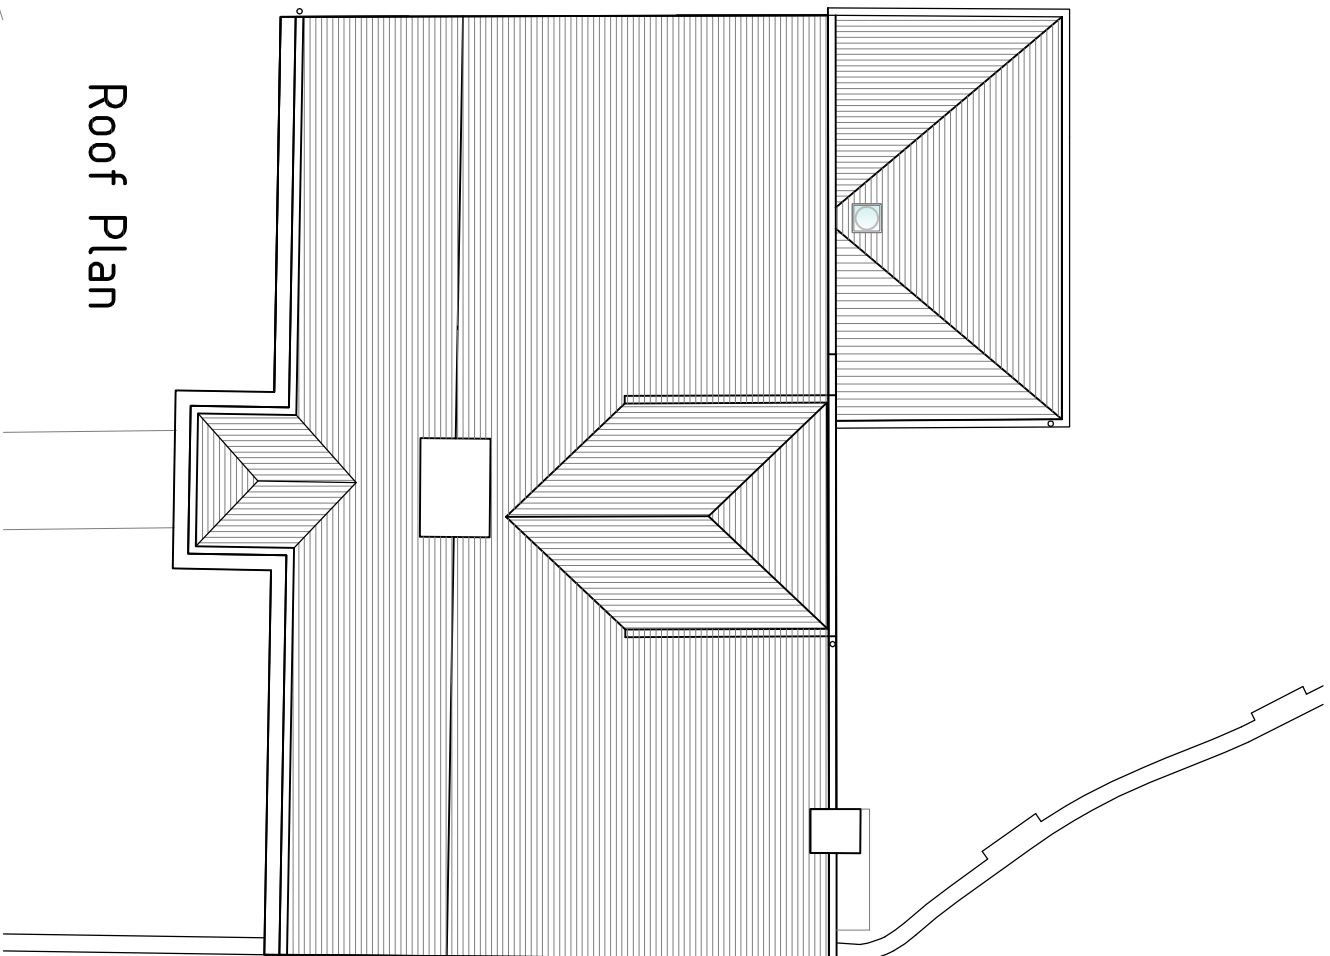

NORTH

Roof Plan

Scale Bar

0 2m 4m 6m 8m 10m

**LITTLE JERICHO
BLACKMORE**

EXISTING ROOF PLAN

1:100 AT A4 242.05