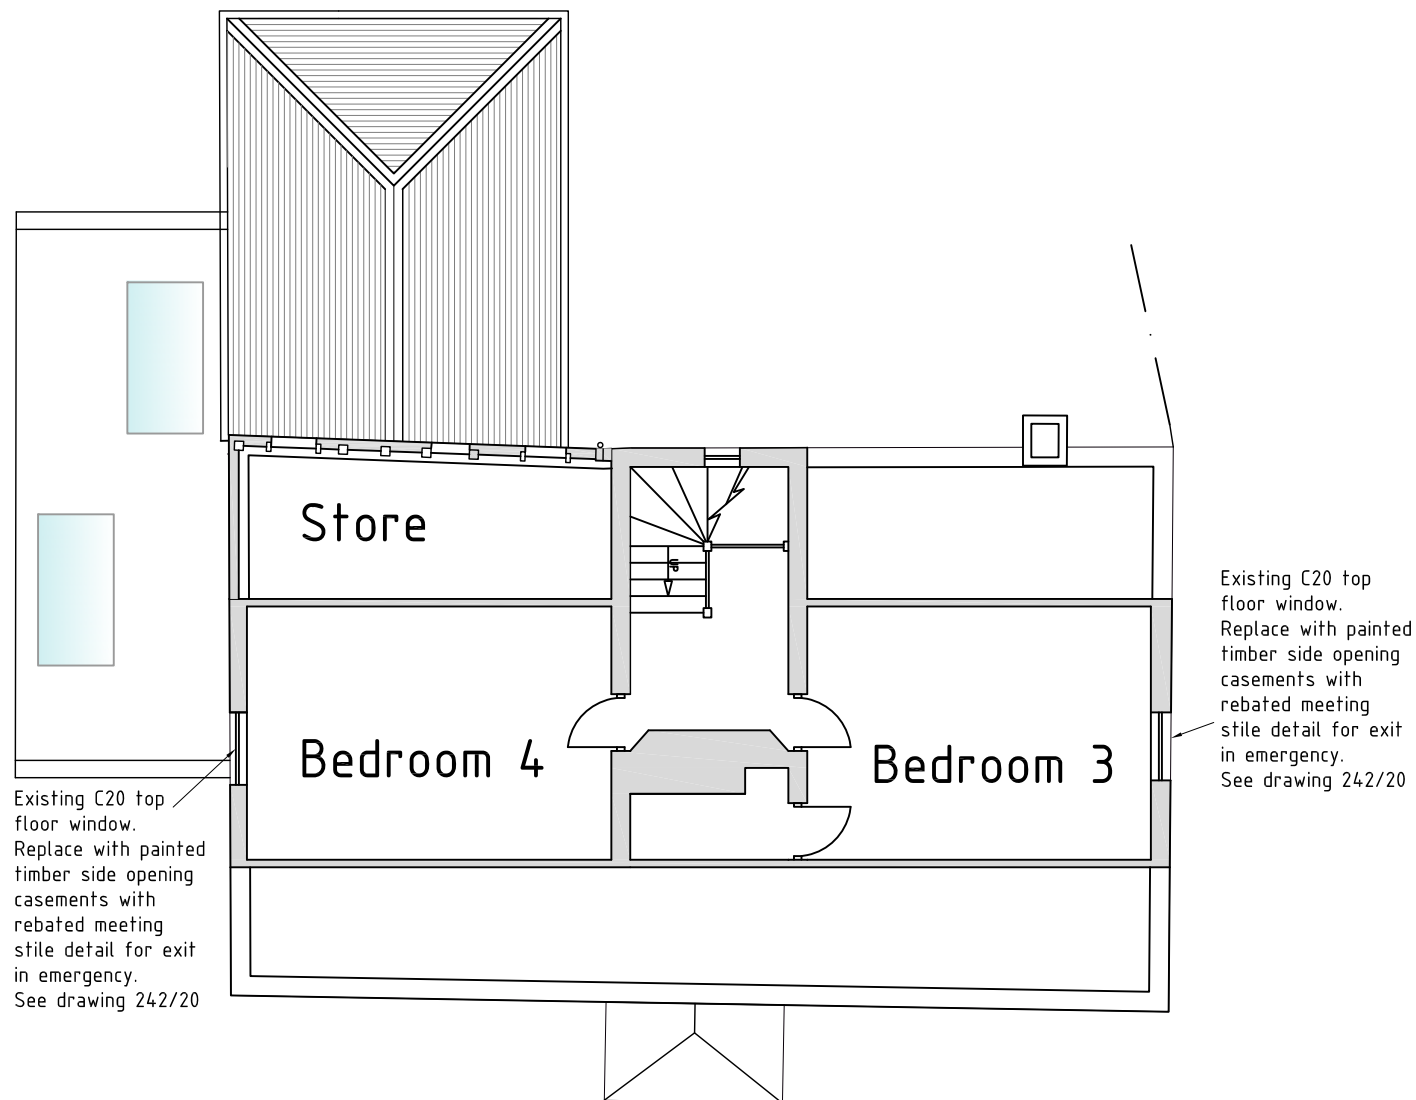

First Floor Plan

Second Floor / Extension Roof Plan

Rev E 13.02.2023 Planning Application. Proposed partitions shown as studwork.

CORRIE NEWELL BA Arch Hons RIBA ARB IHBC

90 Highfields, Great Yeldham CO9 4QH. Tel: 07914 957035

**LITTLE JERICHO
BLACKMORE**

**PROPOSED FIRST AND SECOND
FLOOR PLAN**

1:100 AT A3

242.13E