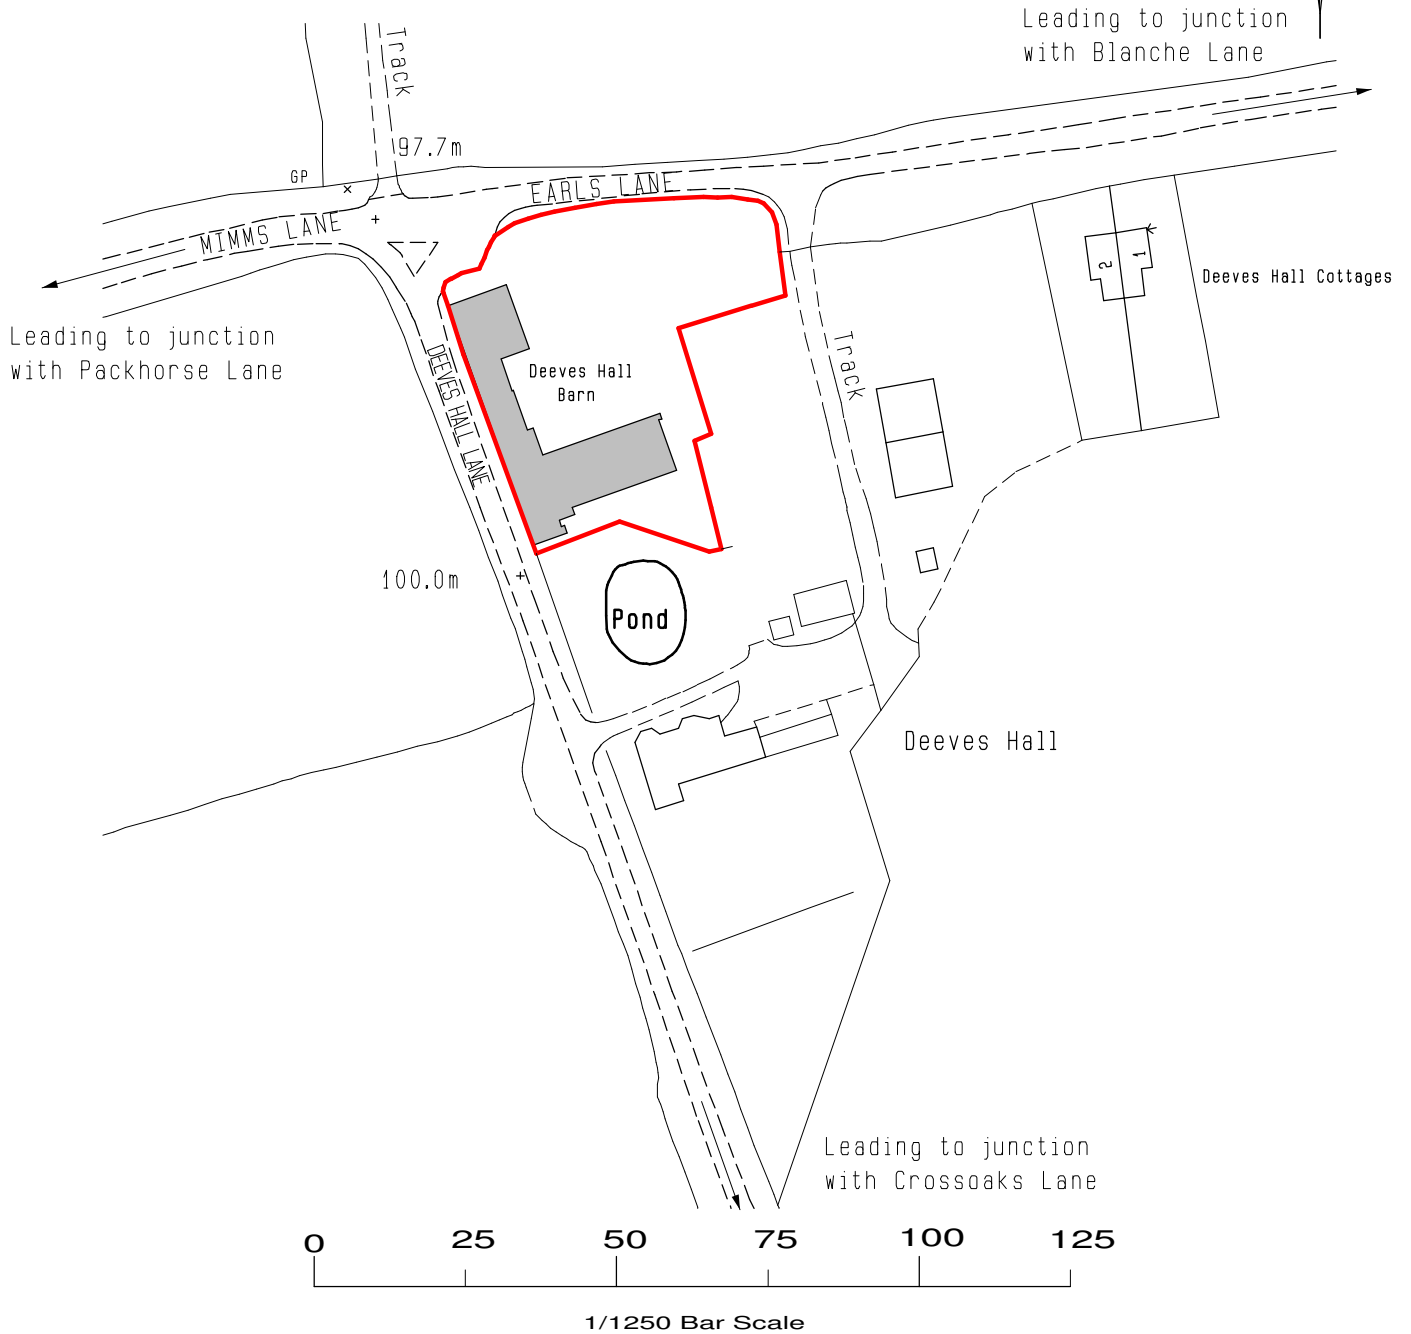

Scale 1/1250

Size A4

Deeves Hall Barn, Deeves Hall Lane, EN6 3LM.

Location Plan

Crown Copyright,
All rights reserved,
Licence No ES100004406