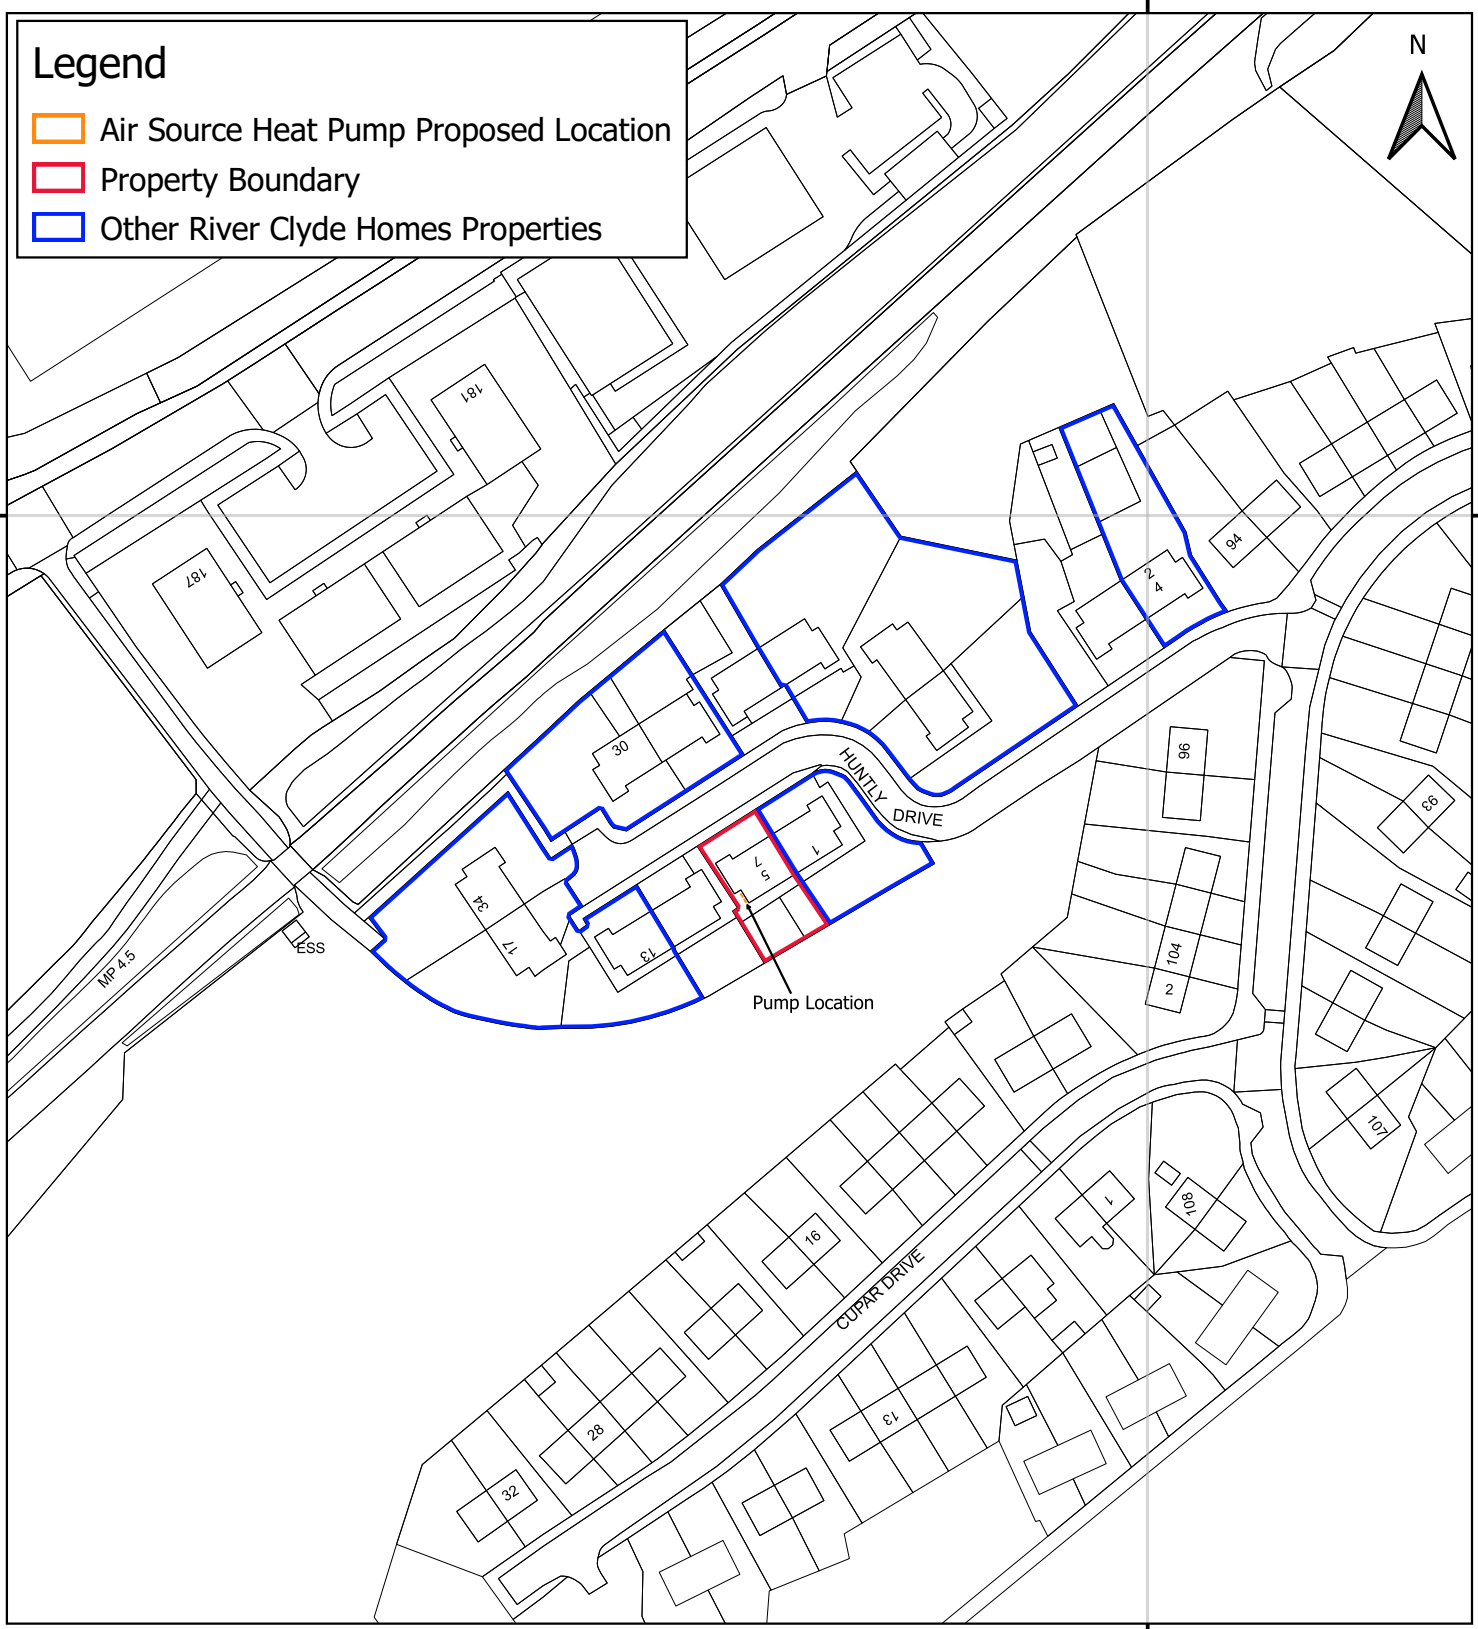

224600.000E

N

Legend

-  Air Source Heat Pump Proposed Location
-  Property Boundary
-  Other River Clyde Homes Properties

675200.000N

675200.000N

224600.000E

5 & 7 Huntly Drive
Greenock
PA16 0YP

Date: 15/03/2024

Meters

0 10 20 30 40

1:1,250

Author: ODCGIS Ltd

Service Layer Credits: Ordnance Survey Data
 © Crown copyright and database right 2024
 OS Number: AC0000818195