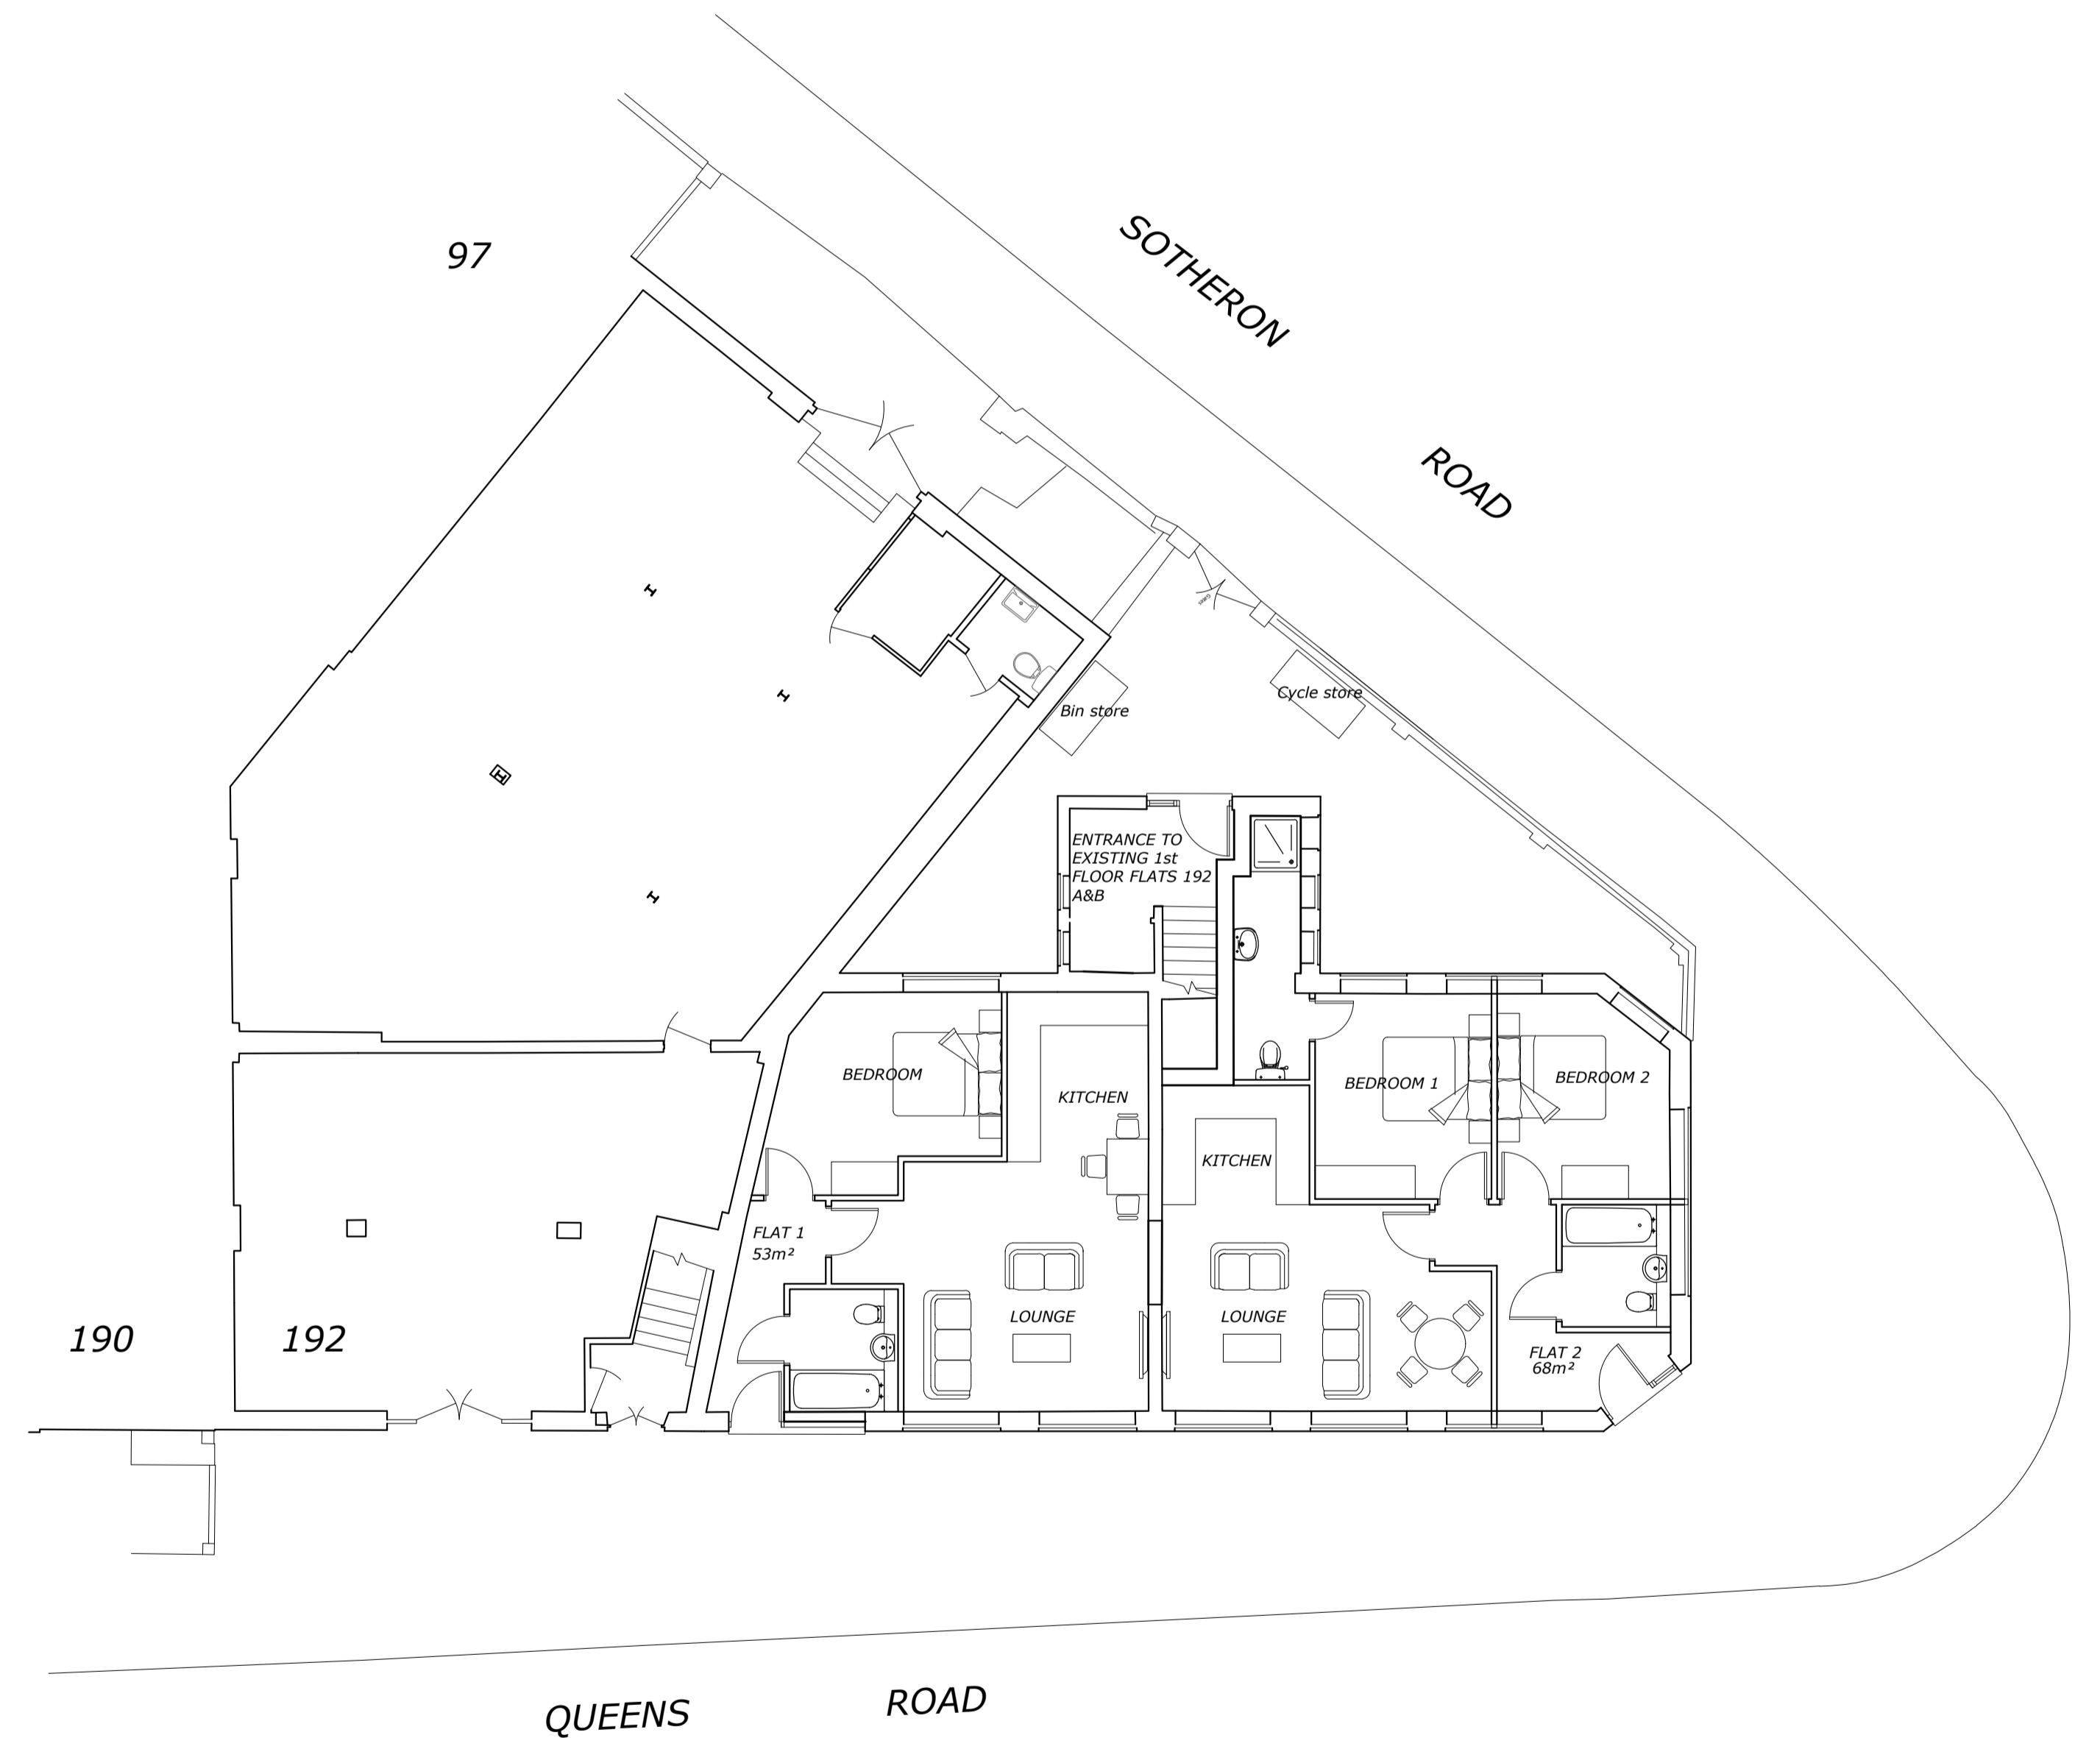

190

192

194

Queens Road, East

North

Sotheron Road, West

192

Existing & Proposed Elevations

Existing Ground Floor Plan

Proposed Ground Floor Plan

Existing & Proposed Ground Floor Plan and Elevations

GROUND FLOOR 194 QUEENS ROAD,
WATFORD.

W J Macleod
ARCHITECT
70b High Street, Northwood Middlesex HA6 1BL
phone 01923 840600

Drawing Number	Revision
24 / 3552 / 1	
Date	
28 / 3 / 24	
Scale	
1:100@A1	