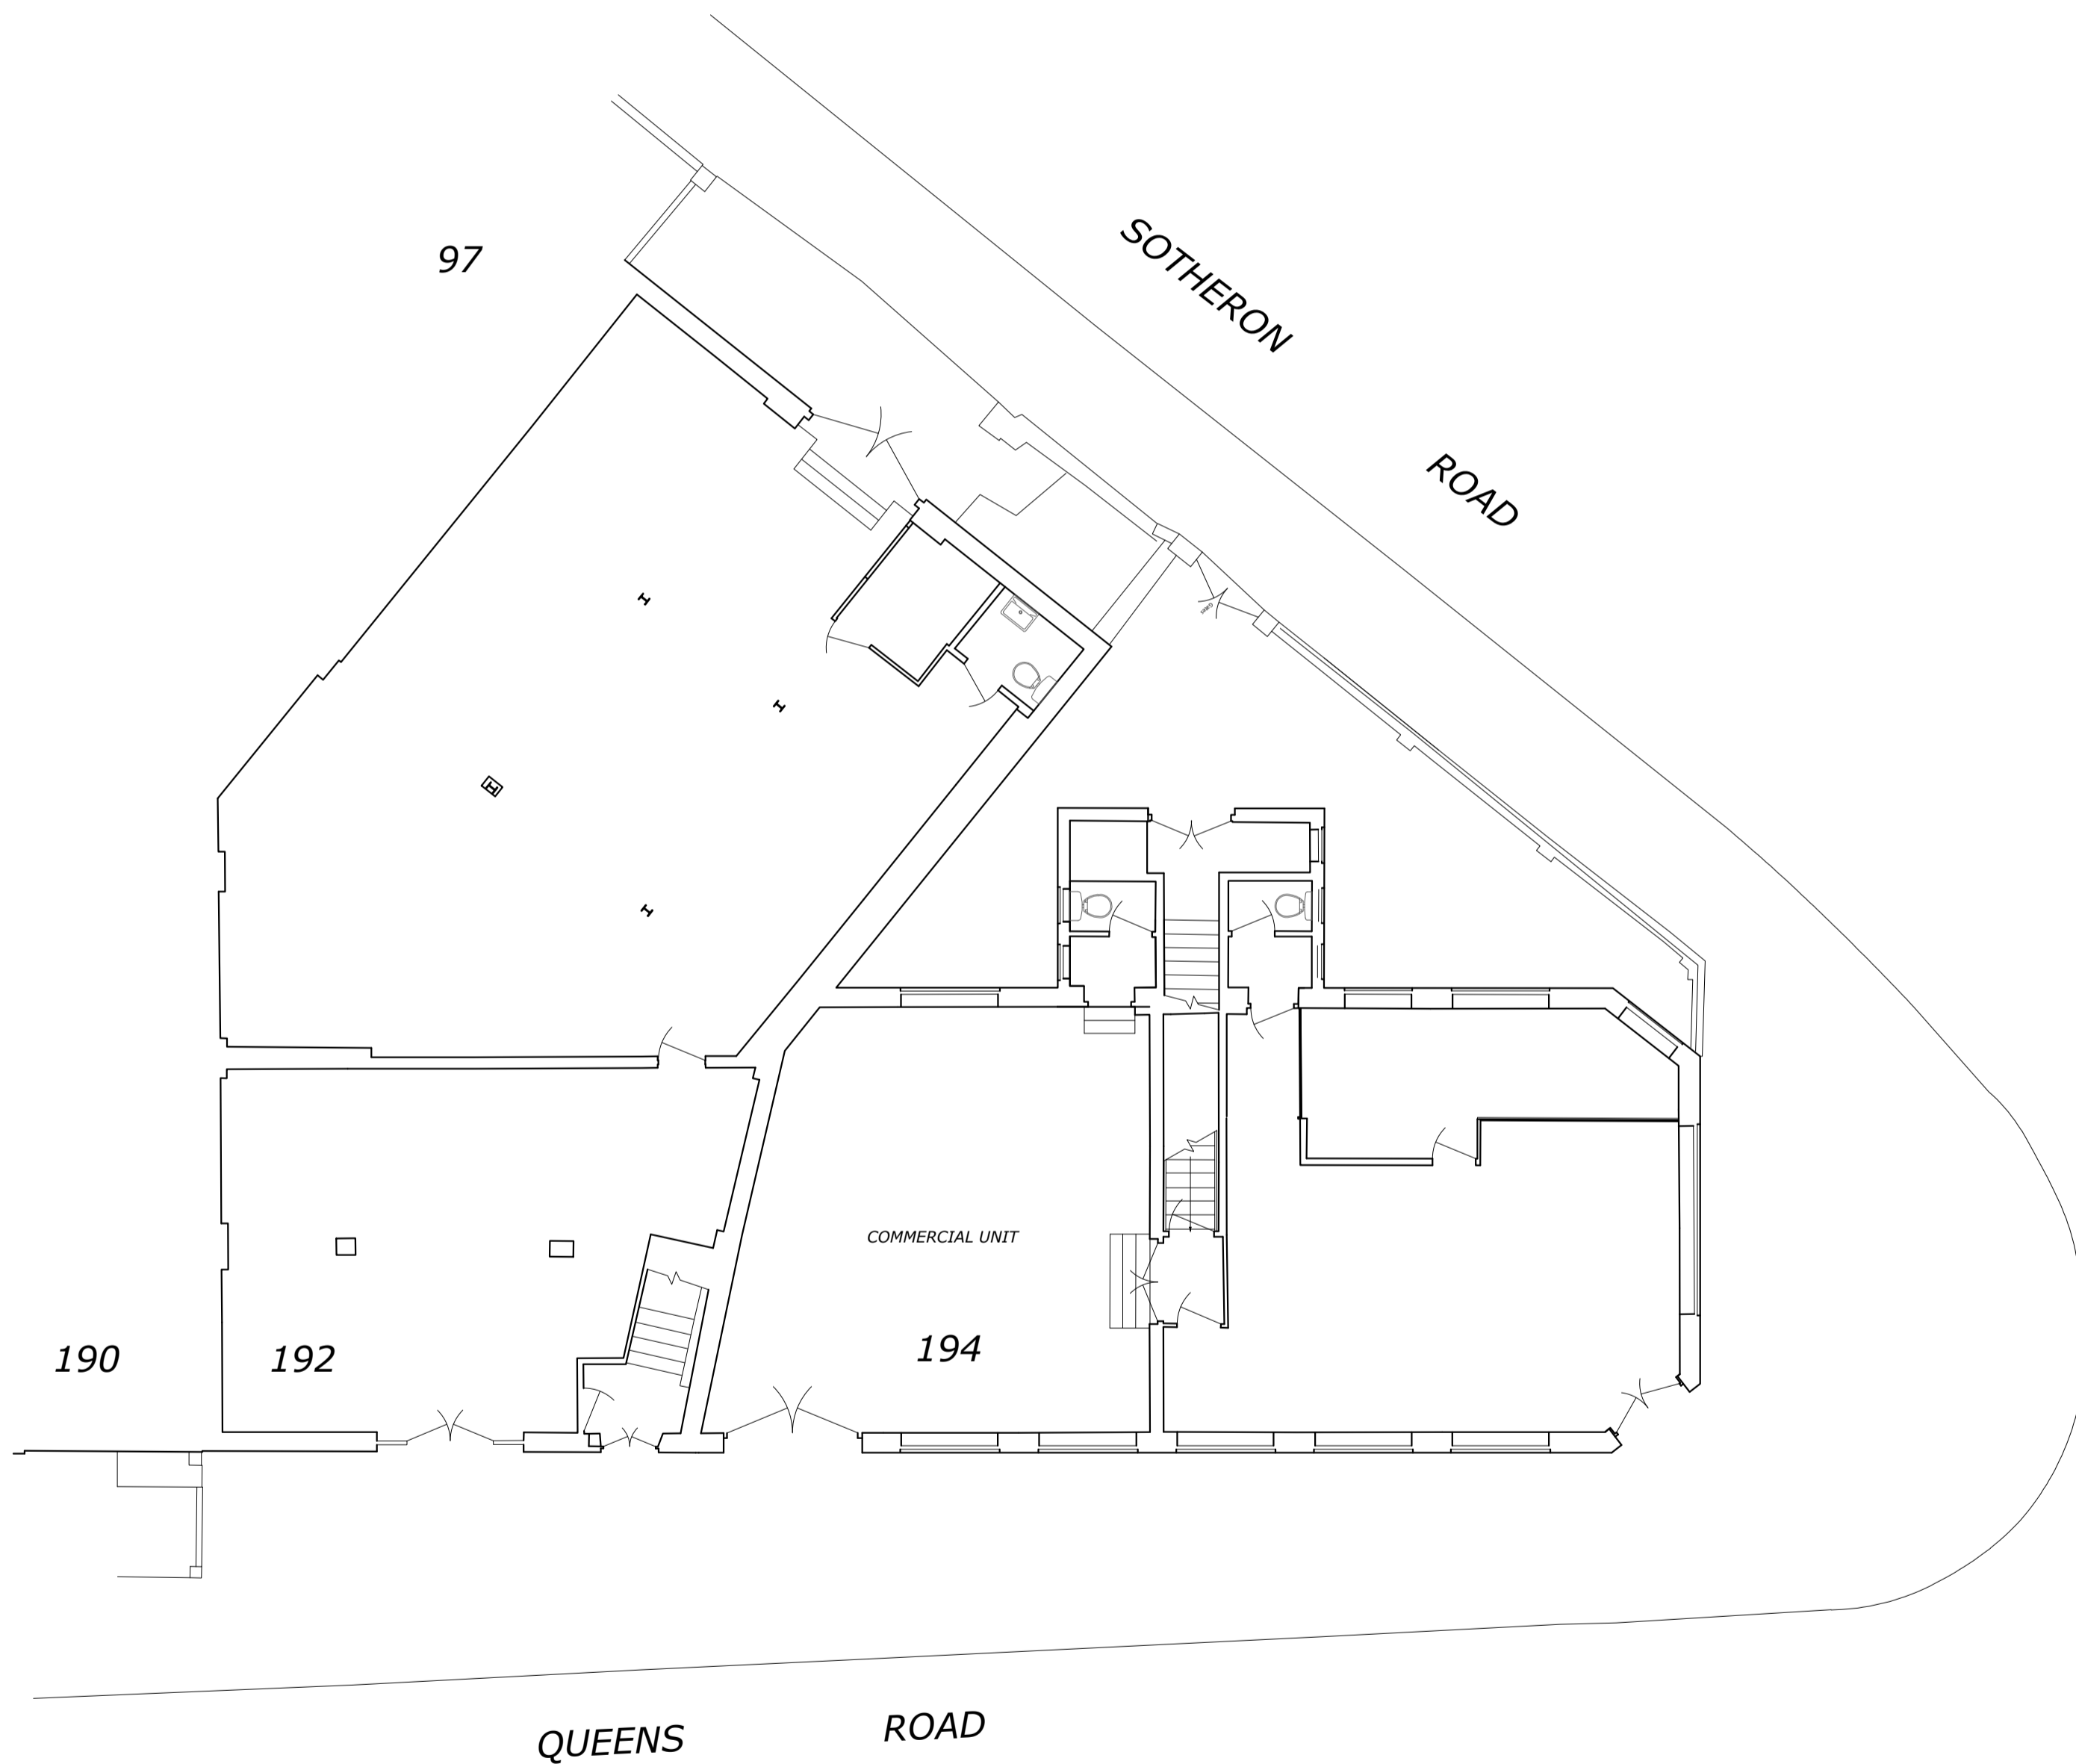

190

192

194

Queens Road, East

North

Sotheron Road, West

192

Existing & Proposed Elevations

Existing Ground Floor Plan

Proposed Ground Floor Plan

Existing & Proposed Ground Floor Plan and Elevations

GROUND FLOOR 194 QUEENS ROAD,
WATFORD.

W J Macleod
ARCHITECT
70b High Street, Northwood Middlesex HA6 1BL
phone 01923 840600

Drawing Number	Revision
24 / 3552 / 1	
Date	
28 / 3 / 24	
Scale	
1:100@A1	