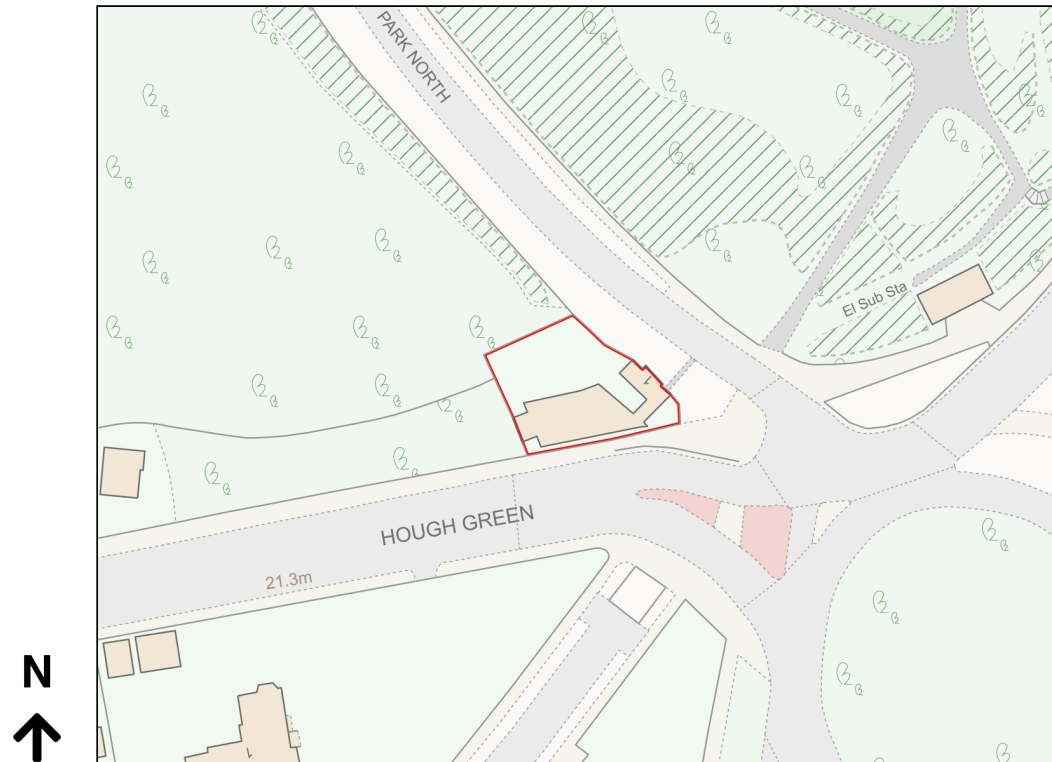

Location Plan

Site Address: The Lodge, 1, Curzon Park North, Chester, CH4 8AP

Date Produced: 09-Apr-2024

Scale: 1:1250 @A4

Planning Portal Reference: PP-12901116v2