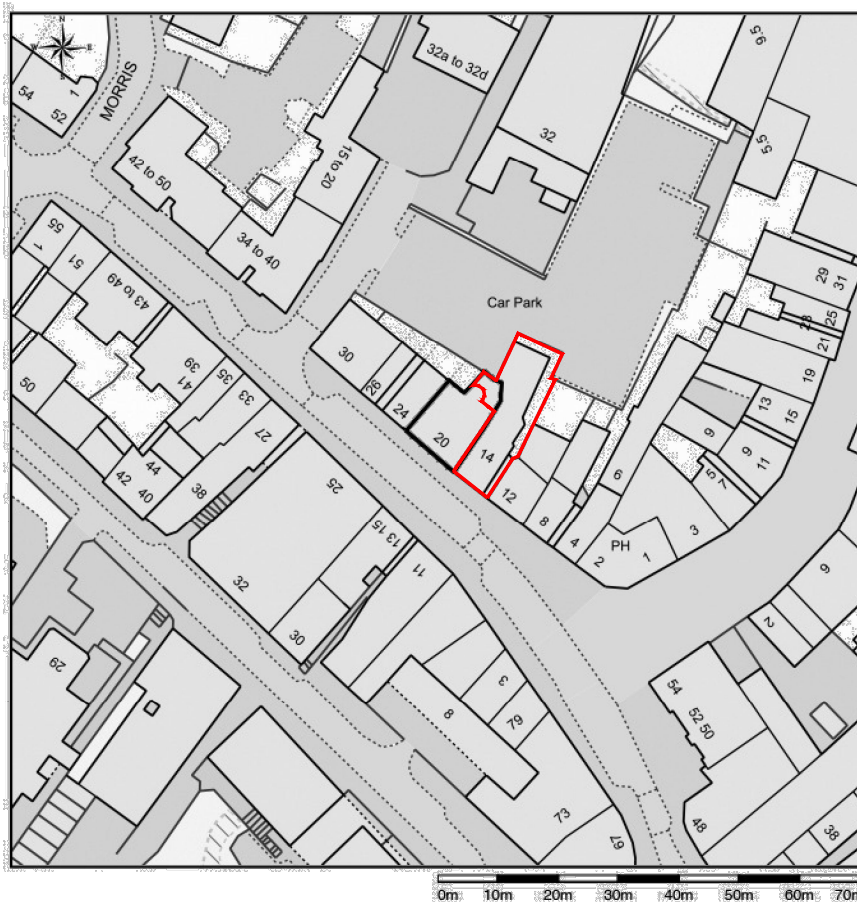

Location Plan of fk8 1bj

This Plan includes the following Licensed Data: OS MasterMap Colour PDF Location Plan by the Ordnance Survey National Geographic Database and incorporating surveyed revision available at the date of production. Reproduction in whole or in part is prohibited without the prior permission of Ordnance Survey. The representation of a road, track or path is no evidence of a right of way. The representation of features, as lines is no evidence of a property boundary. © Crown copyright and database rights, 2020. Ordnance Survey 0100031673

Scale: 1:1250, paper size: A4

plans ahead by emapsite