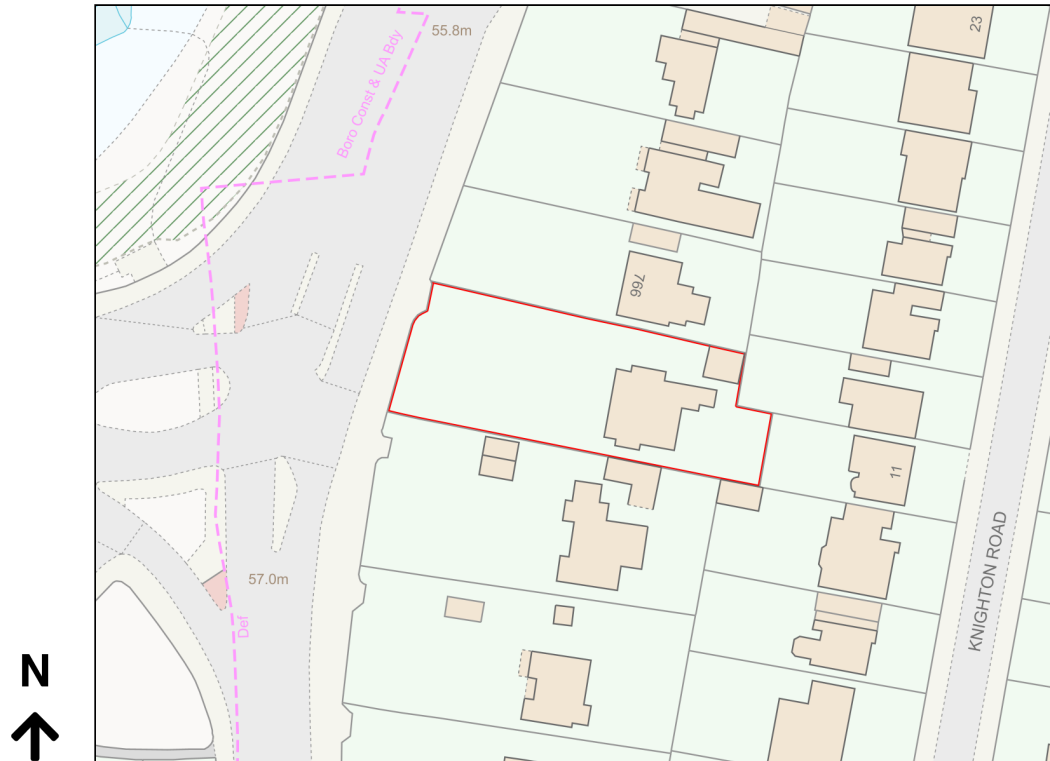

Location Plan

Site Address: 764, Mansfield Road, Woodthorpe, NG5 3FH

Date Produced: 05-Mar-2024

Scale: 1:1250 @A4

Planning Portal Reference: PP-12856931v1