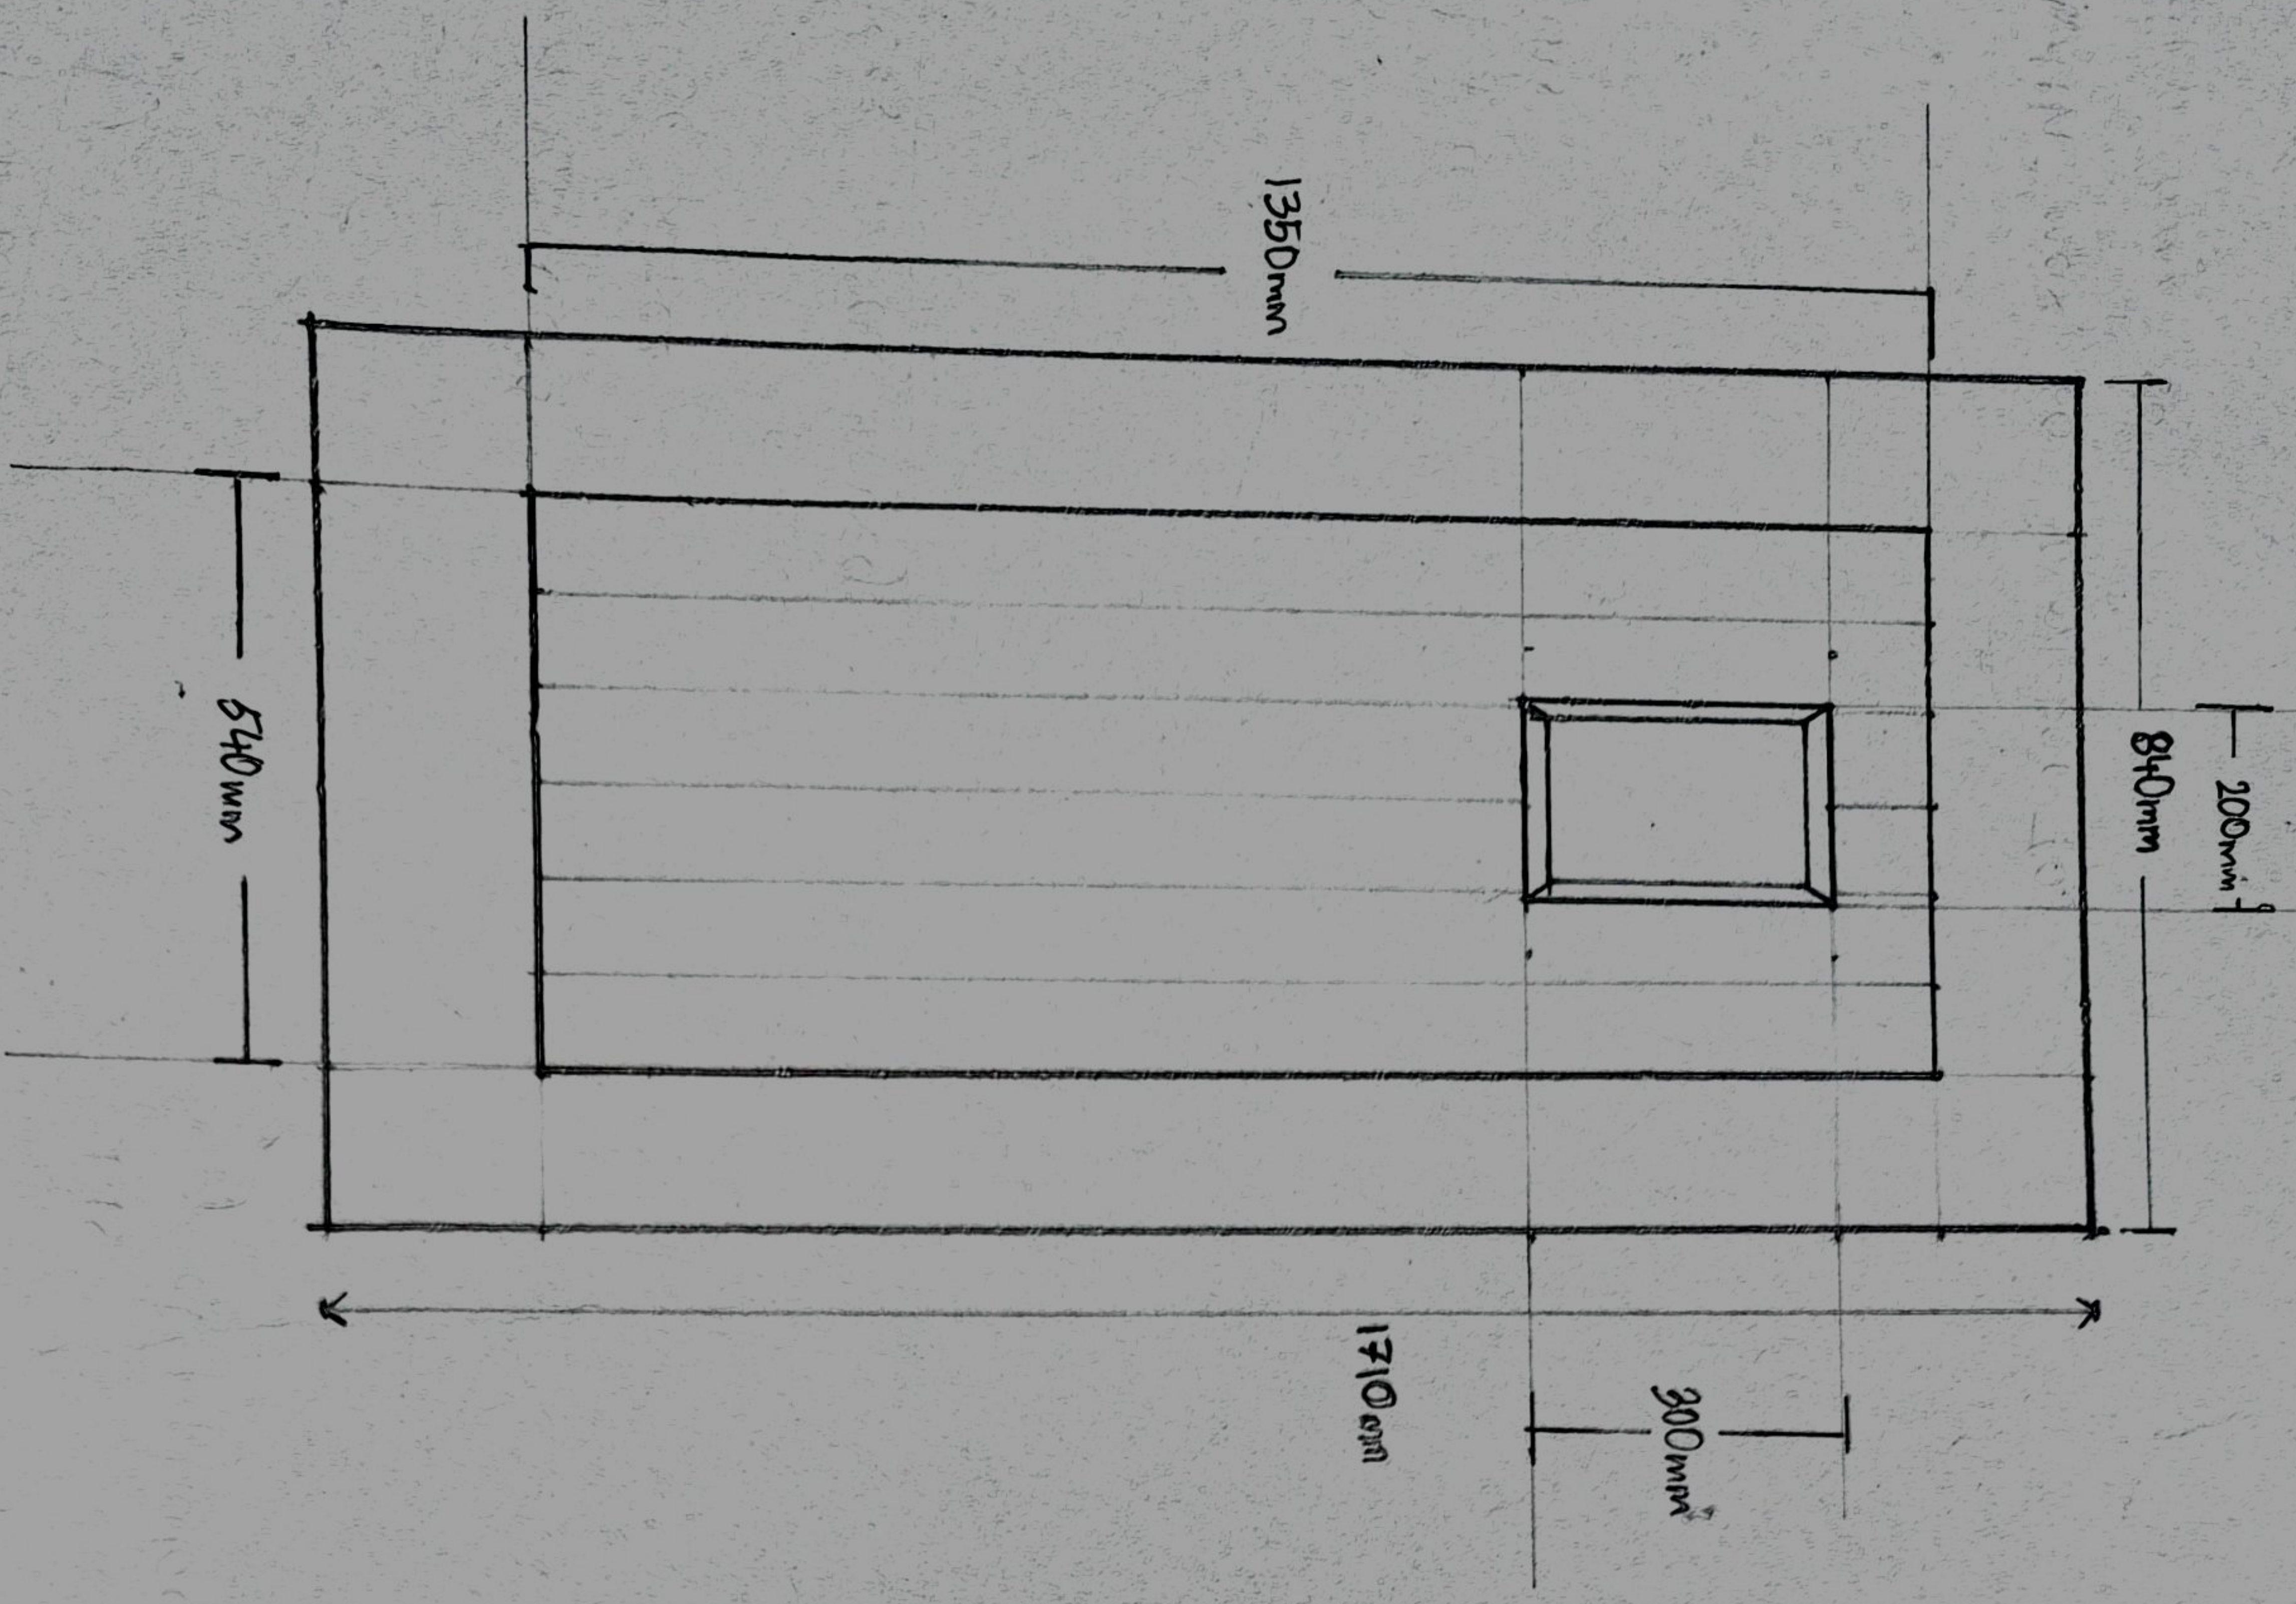

FRONT ELEVATION
 SCALE: 1:10
 DOOR COLOUR: SAGE GREEN

VERTICAL VIEW
 SCALE 1:2
 DOOR COLOUR: SAGE GREEN

HORIZONTAL VIEW
 SCALE 1:2
 DOOR COLOUR: SAGE GREEN

Key
 Denotes break where
 = remaining area of view
 will not fit to page
 on scale.