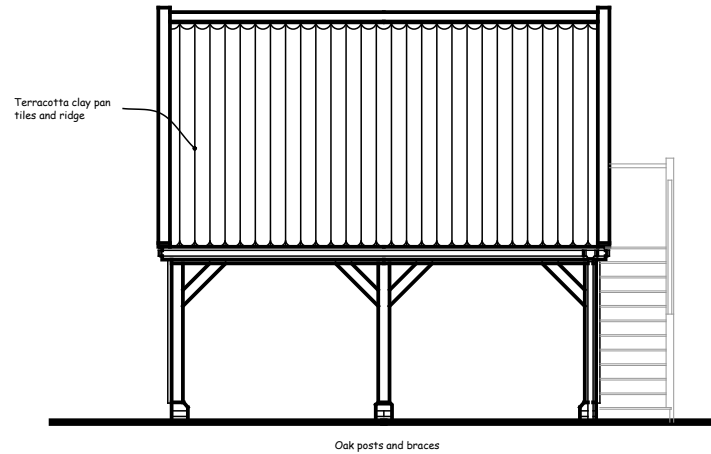

Revisions

Rev:	Description:	Date:
-	-	-

FRONT ELEVATION

REAR ELEVATION

Client:
A Baker
Cuttings Barn, Bacton

Drawing Title:
CARTLODGE ELEVATIONS - 1 of 2

Scale:
1:100 @ A4

Status:
Planning

Drawing Number:

124-PL-06

Revision:

-