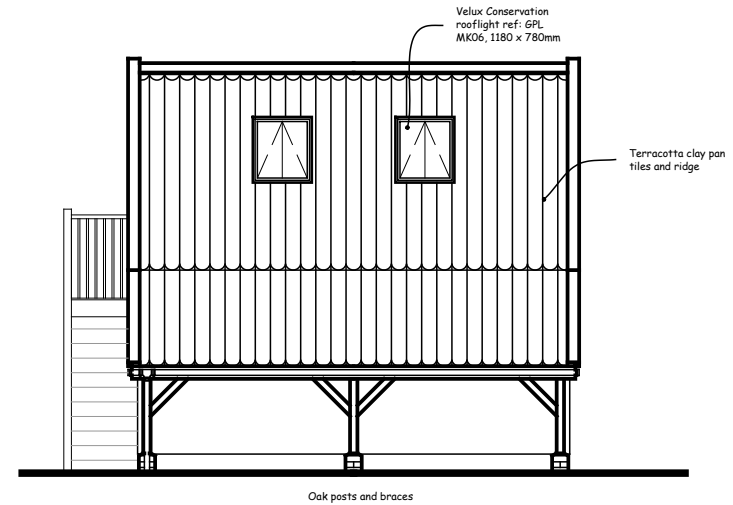

Revisions

Rev:	Description:	Date:
-	-	-

FRONT ELEVATION

REAR ELEVATION

Client:
A Baker
Cuttings Barn, Bacton

Drawing Title:
CARTLODGE ELEVATIONS - 1 of 2

Scale:
1:100 @ A4

Status:
Planning

Drawing Number:

124-PL-06

Revision:

-