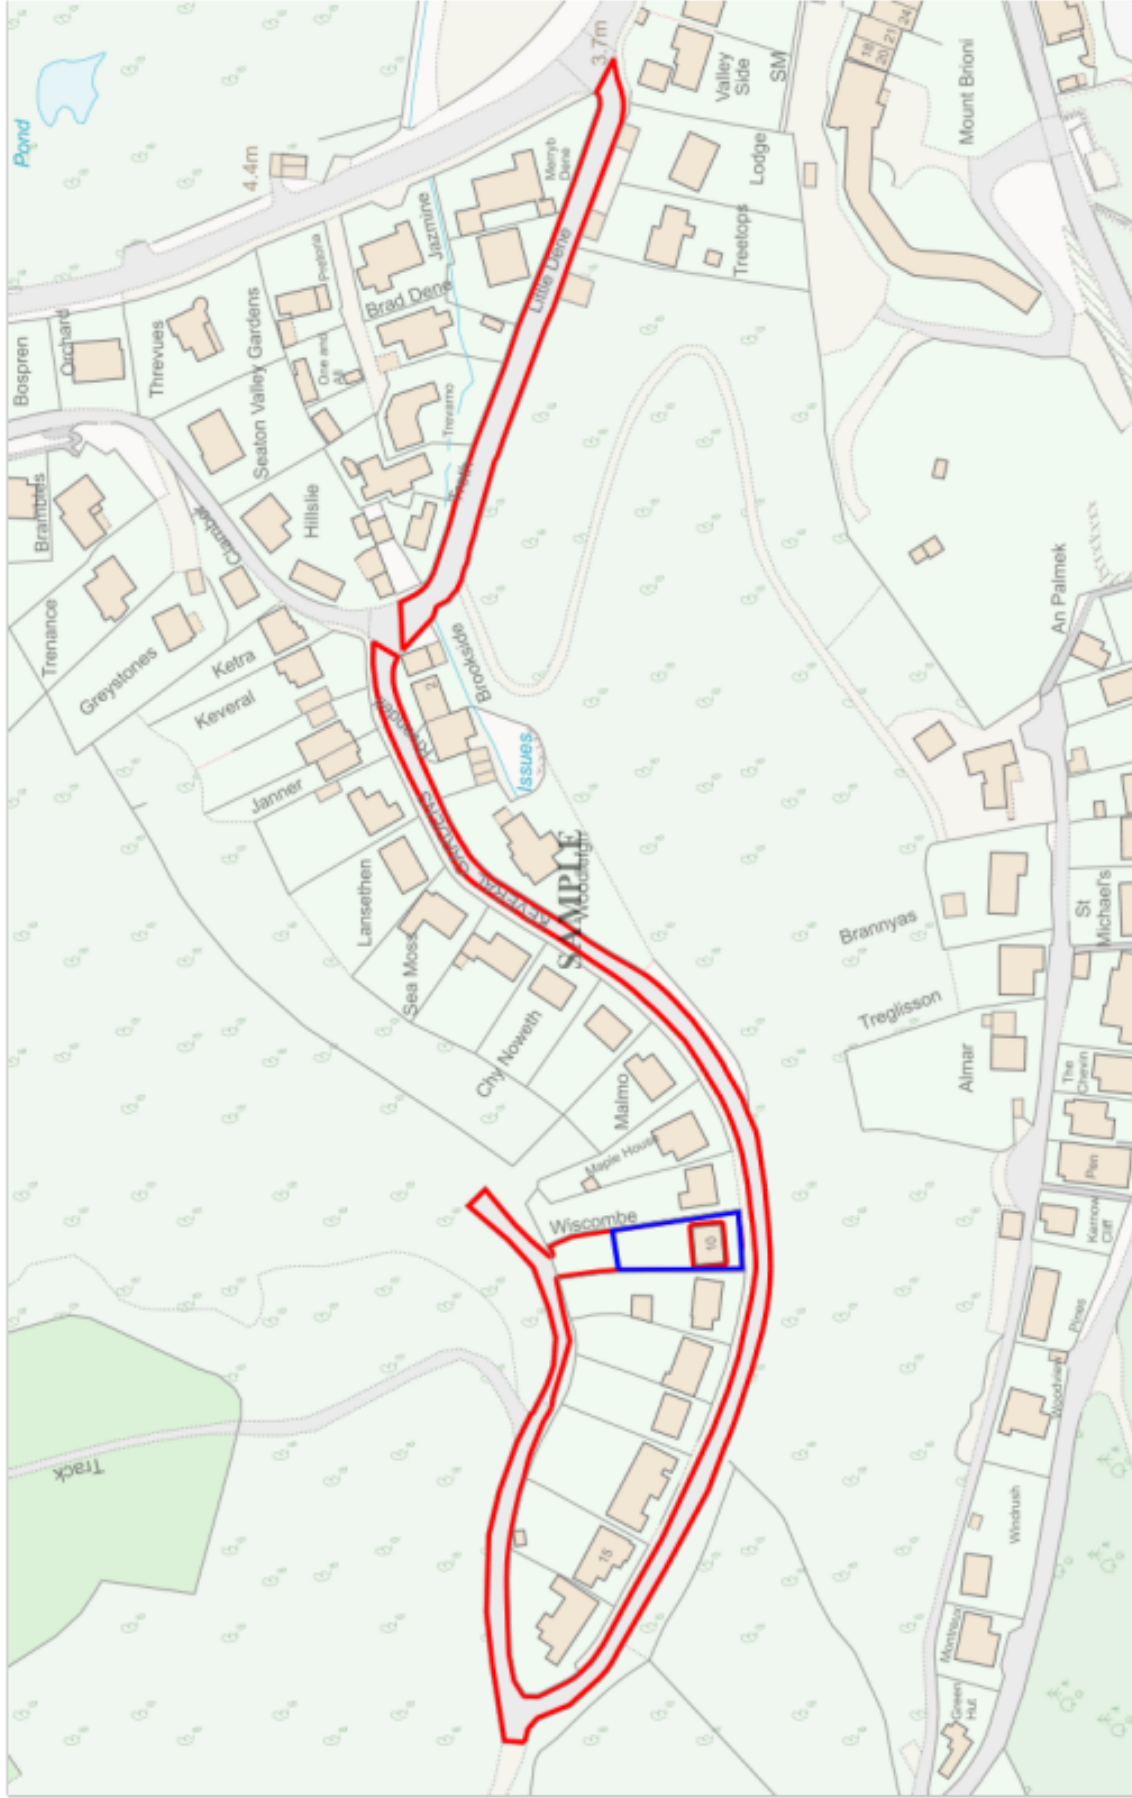

Date Produced: 26-Mar-2024

Scale: 1:1250 @A3

Planning Portal Reference: PP-12132656v6