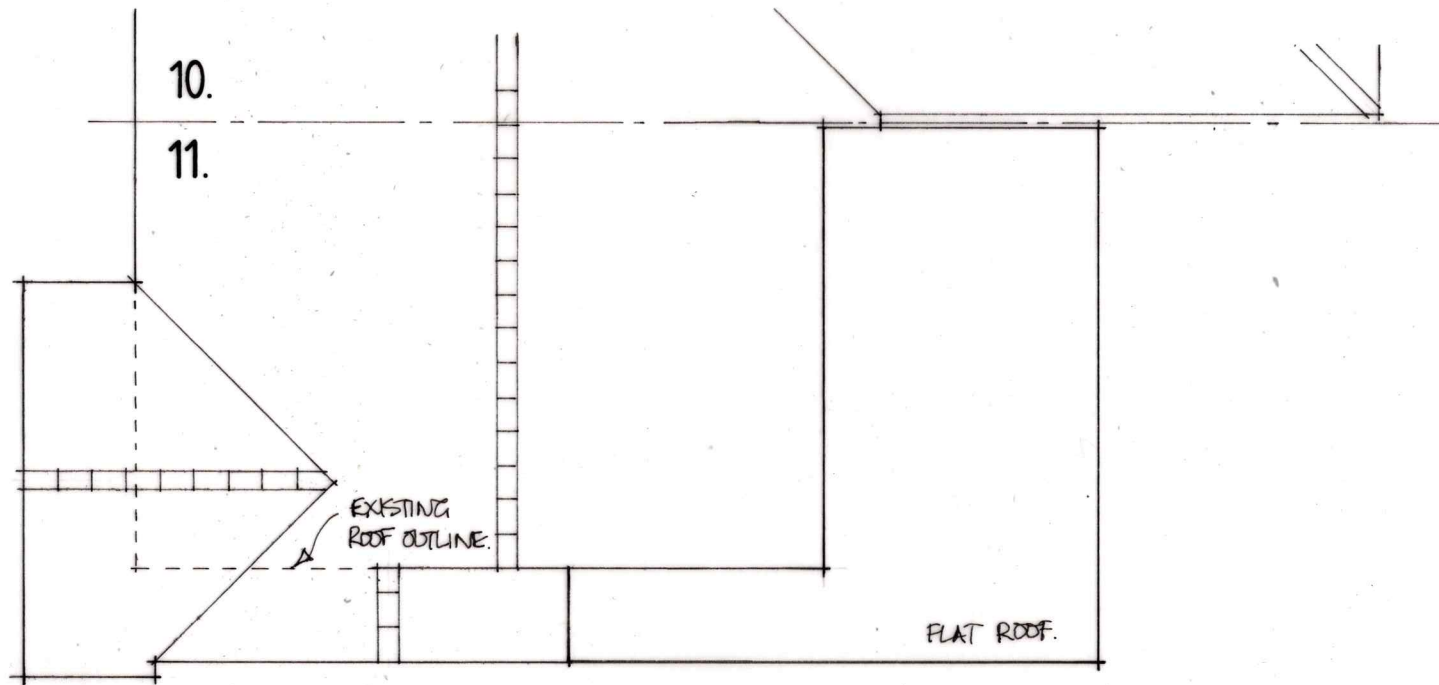

proposed roof layout. 1:100.

TREVOR J. BELL ARCHITECTURAL SERVICES. 01420 473131.
3 CHURCH COTTAGES, BLACKMOOR, LISS, HANTS. GU33 6BW

Alterations at 11 Pine Walk,
Liss Forest, Liss GU33 7AT for
Mr D. Ayres.

T799/07.

DATE: MARCH 2024.
SCALE: 1:100 (@A4 SIZE)