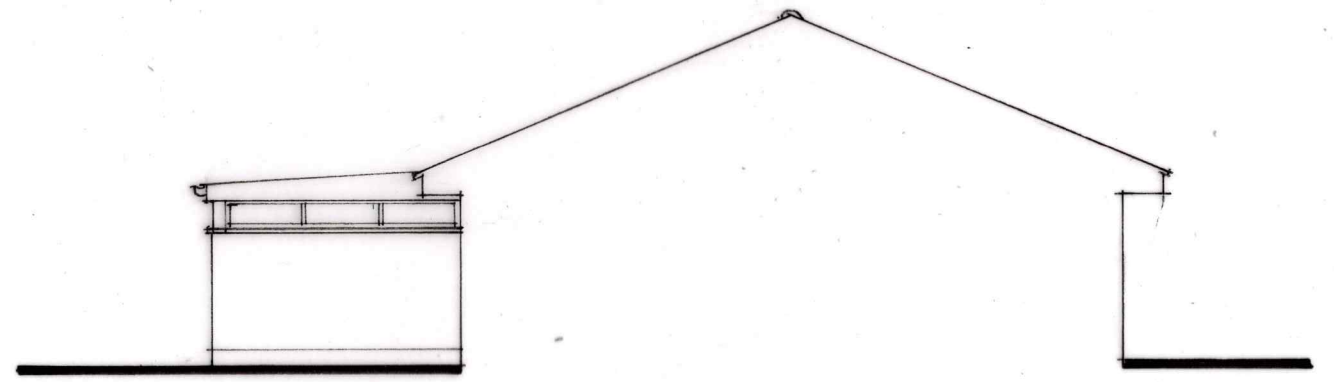

Existing Elevations.

west. 1:100.

south.

east.

north.

TREVOR J. BELL ARCHITECTURAL SERVICES. 01420 473131. 3 CHURCH COTTAGES, BLACKMOOR, LISS, HANTS. GU33 6BW	
Alterations at 11 Pine Walk, Liss Forest, Liss GU33 7AT for Mr D. Ayres.	
T799/02.	DATE: MARCH 2024. SCALE: 1:100 (@A3 SIZE)