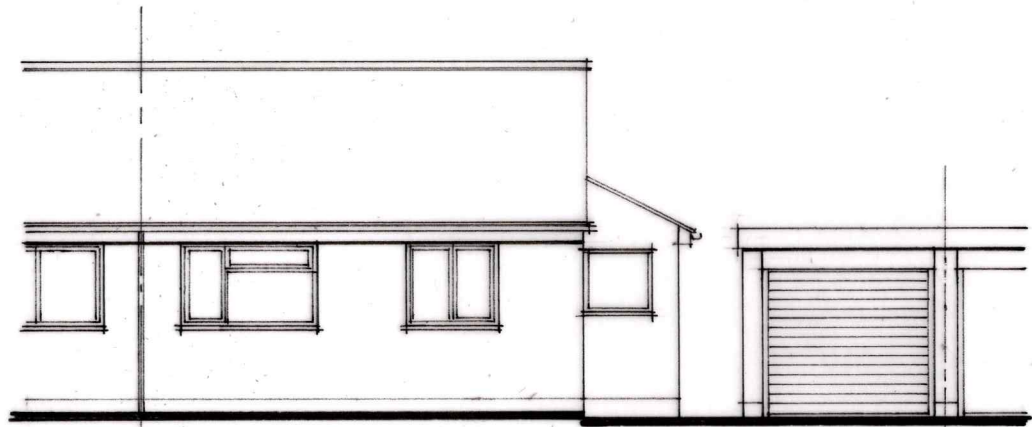

Existing Elevations.

west. 1:100.

south.

east.

north.

TREVOR J. BELL ARCHITECTURAL SERVICES. 01420 473131. 3 CHURCH COTTAGES, BLACKMOOR, LISS, HANTS. GU33 6BW	
Alterations at 11 Pine Walk, Liss Forest, Liss GU33 7AT for Mr D. Ayres.	
T799/02.	DATE: MARCH 2024. SCALE: 1:100 (@A3 SIZE)