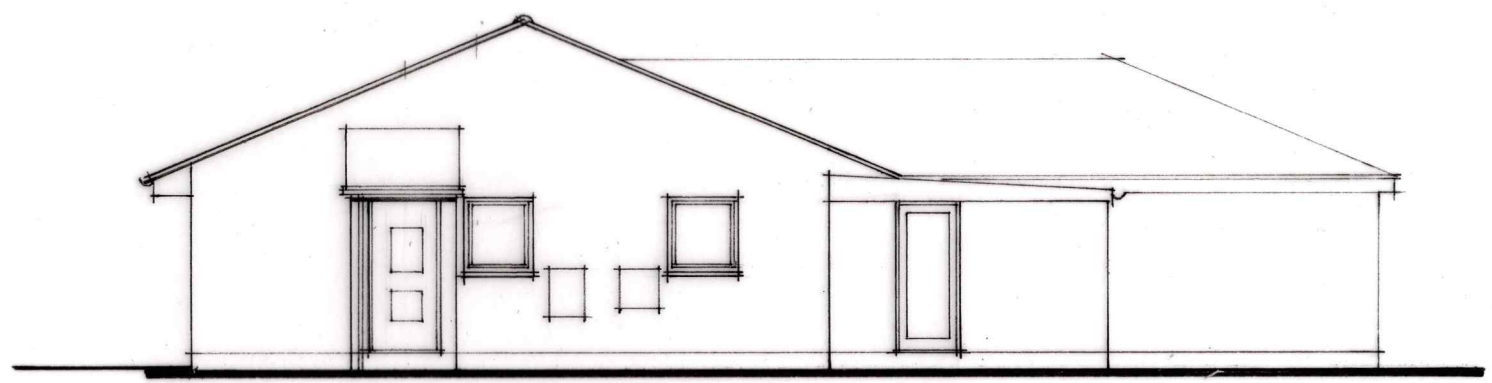

Existing Elevations.

west. 1:100.

south.

east.

north.

TREVOR J. BELL ARCHITECTURAL SERVICES. 01420 473131. 3 CHURCH COTTAGES, BLACKMOOR, LISS, HANTS. GU33 6BW	
Alterations at 11 Pine Walk, Liss Forest, Liss GU33 7AT for Mr D. Ayres.	
T799/02.	DATE: MARCH 2024. SCALE: 1:100 (@A3 SIZE)