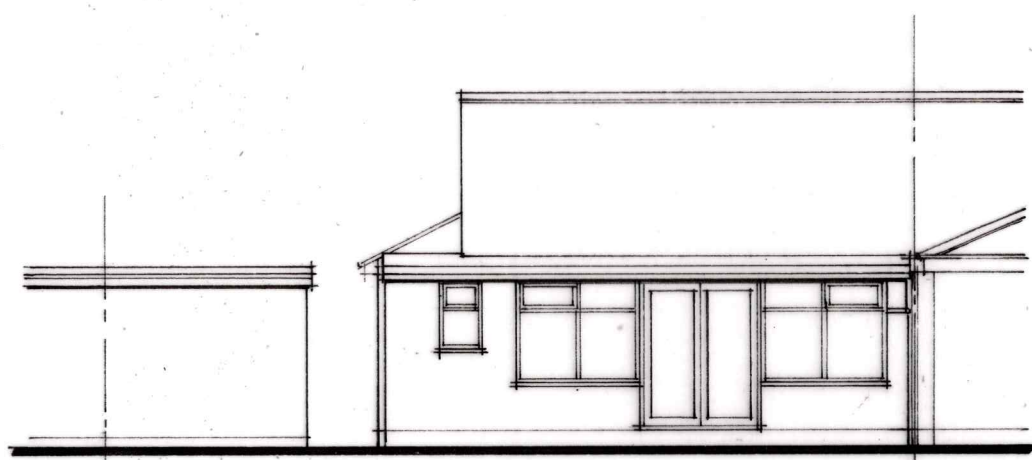

Existing Elevations.

west. 1:100.

south.

east.

north.

TREVOR J. BELL ARCHITECTURAL SERVICES. 01420 473131. 3 CHURCH COTTAGES, BLACKMOOR, LISS, HANTS. GU33 6BW	
Alterations at 11 Pine Walk, Liss Forest, Liss GU33 7AT for Mr D. Ayres.	
T799/02.	DATE: MARCH 2024. SCALE: 1:100 (@A3 SIZE)