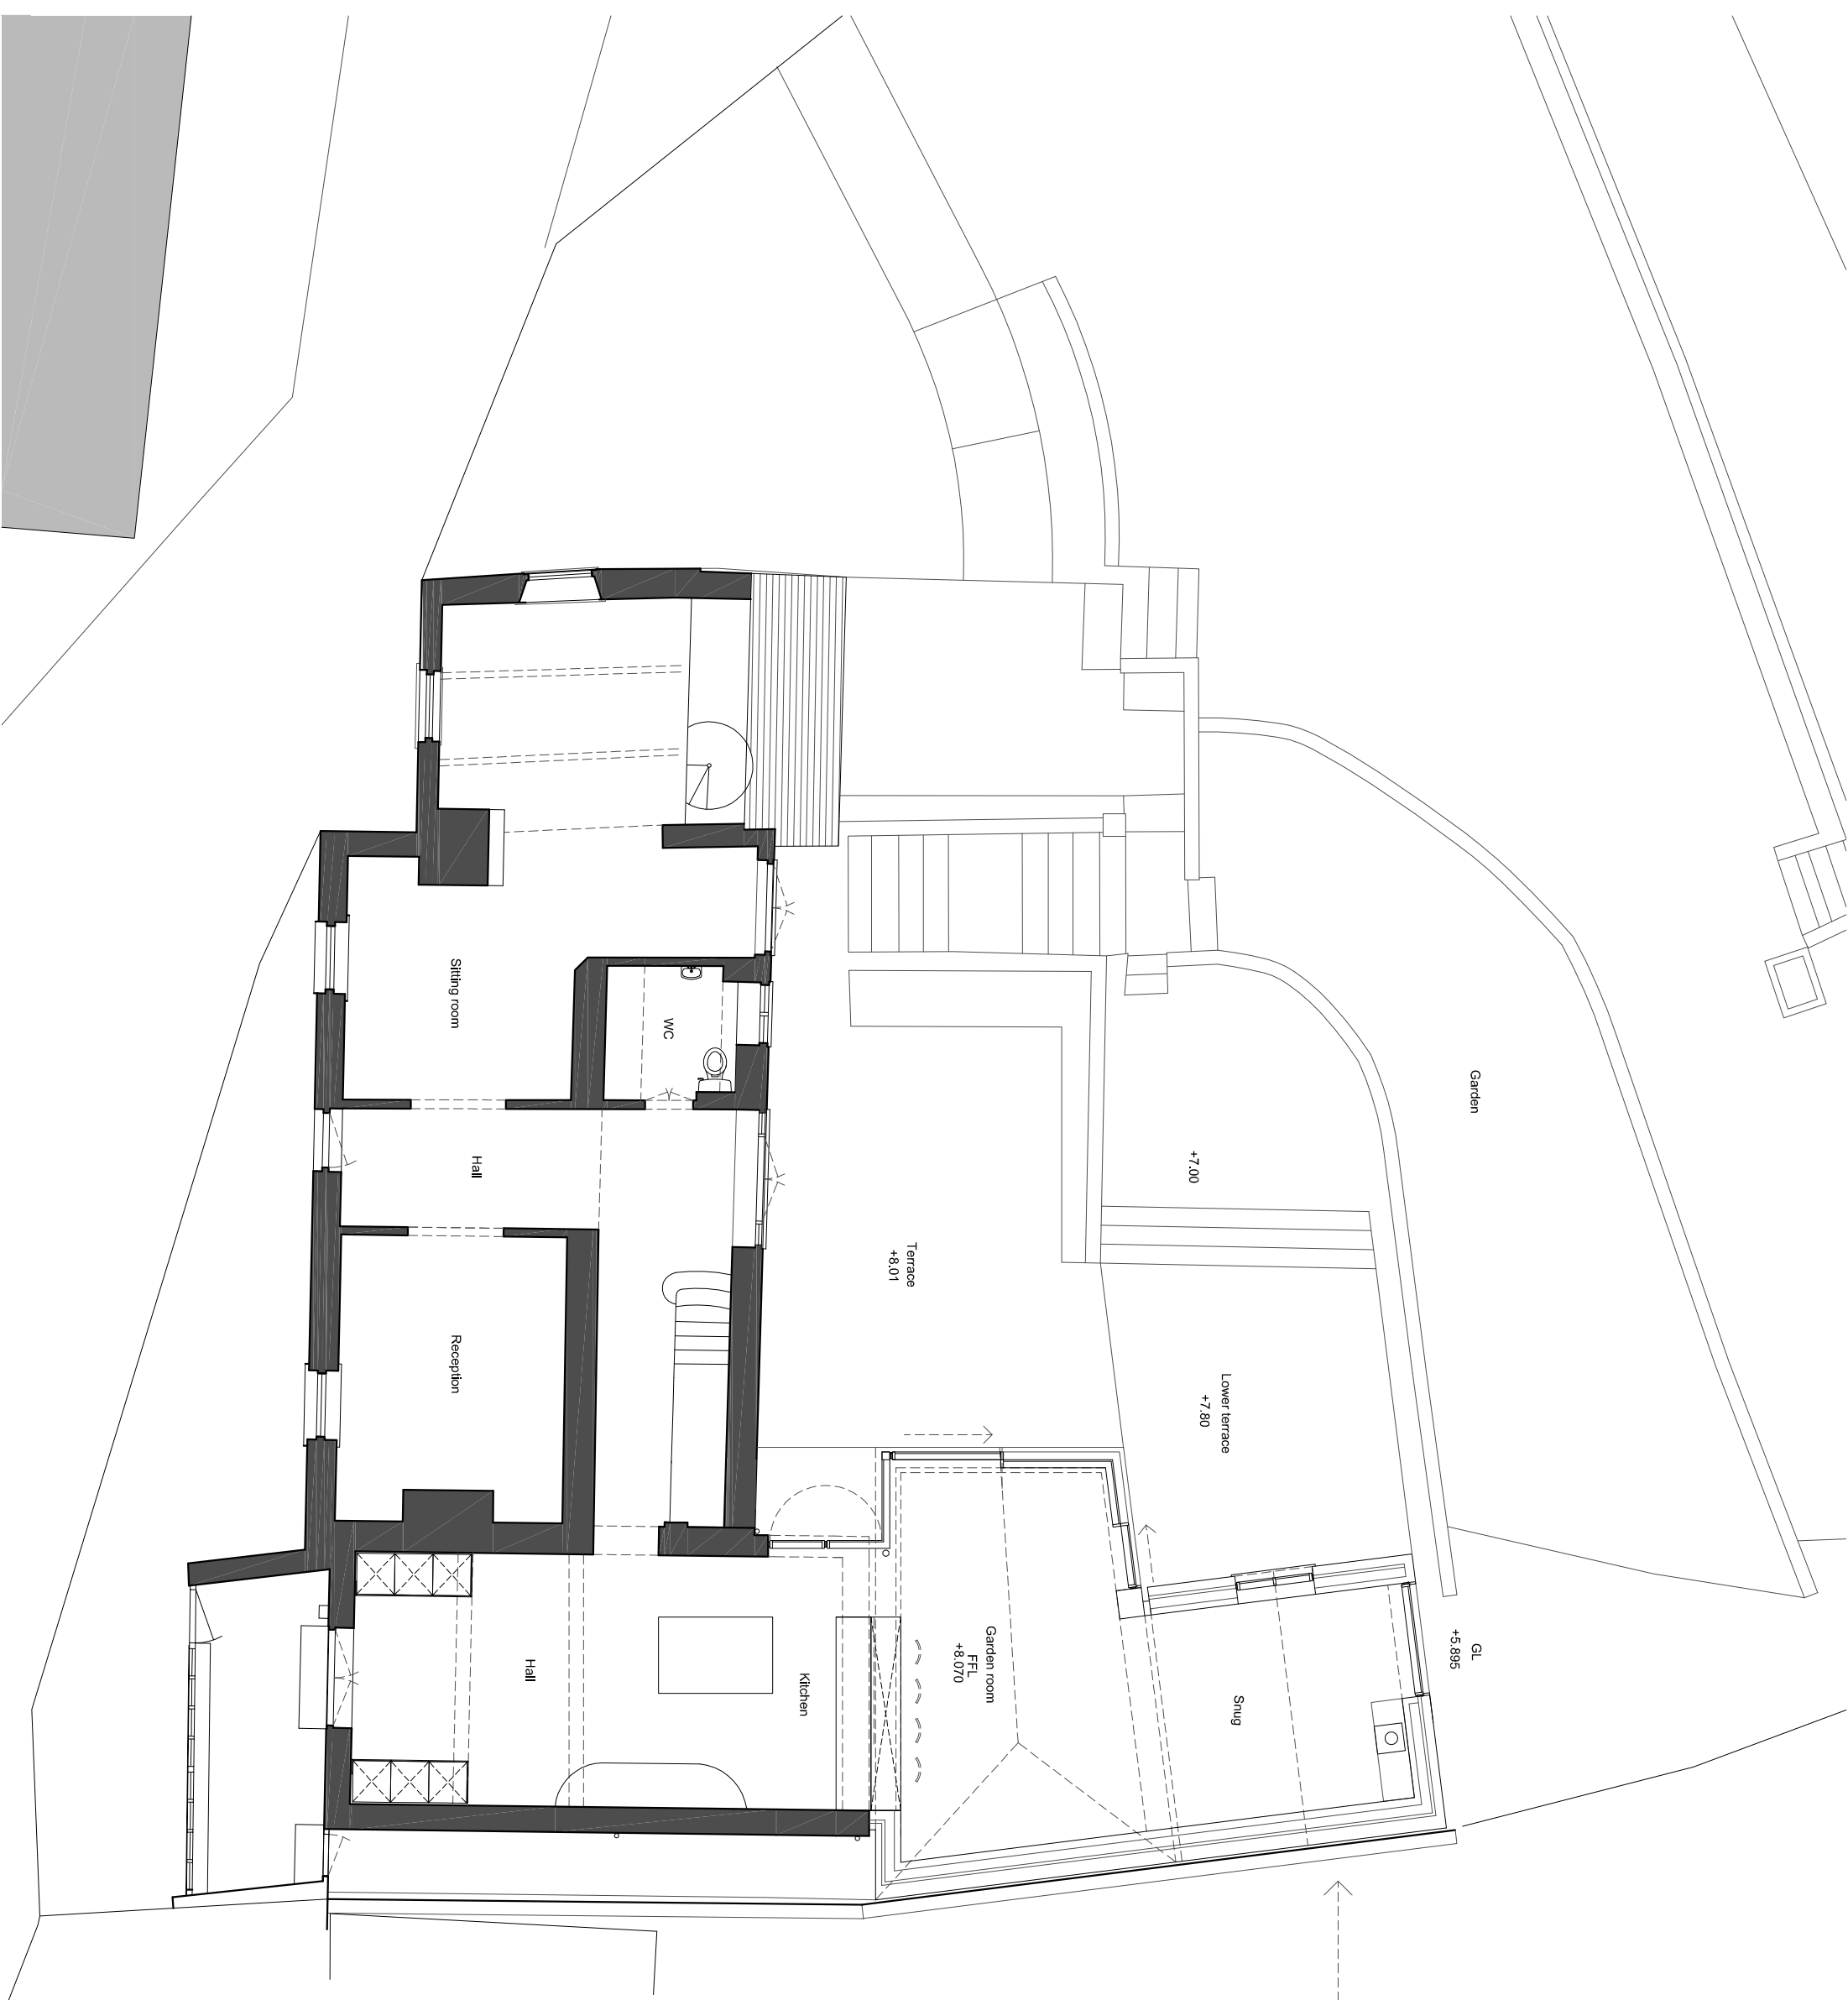

These drawings are for planning purposes only and are not issued for construction

Scale in Metres
0 0.5 1 2 3 4 5

MA+D

Maley Architecture and Design Ltd
t +44 (0)1273 311165
f +44 (0)1273 311165
w www.maley.co.uk
e info@maley.co.uk

project
Willow Cottage
drawing title
Proposed ground floor plan
drawing number
0207/PA/200
date
04.04.24
scale
1:50@A1/ 1:100@A3
purpose
ISSUED FOR PLANNING PURPOSES
revision