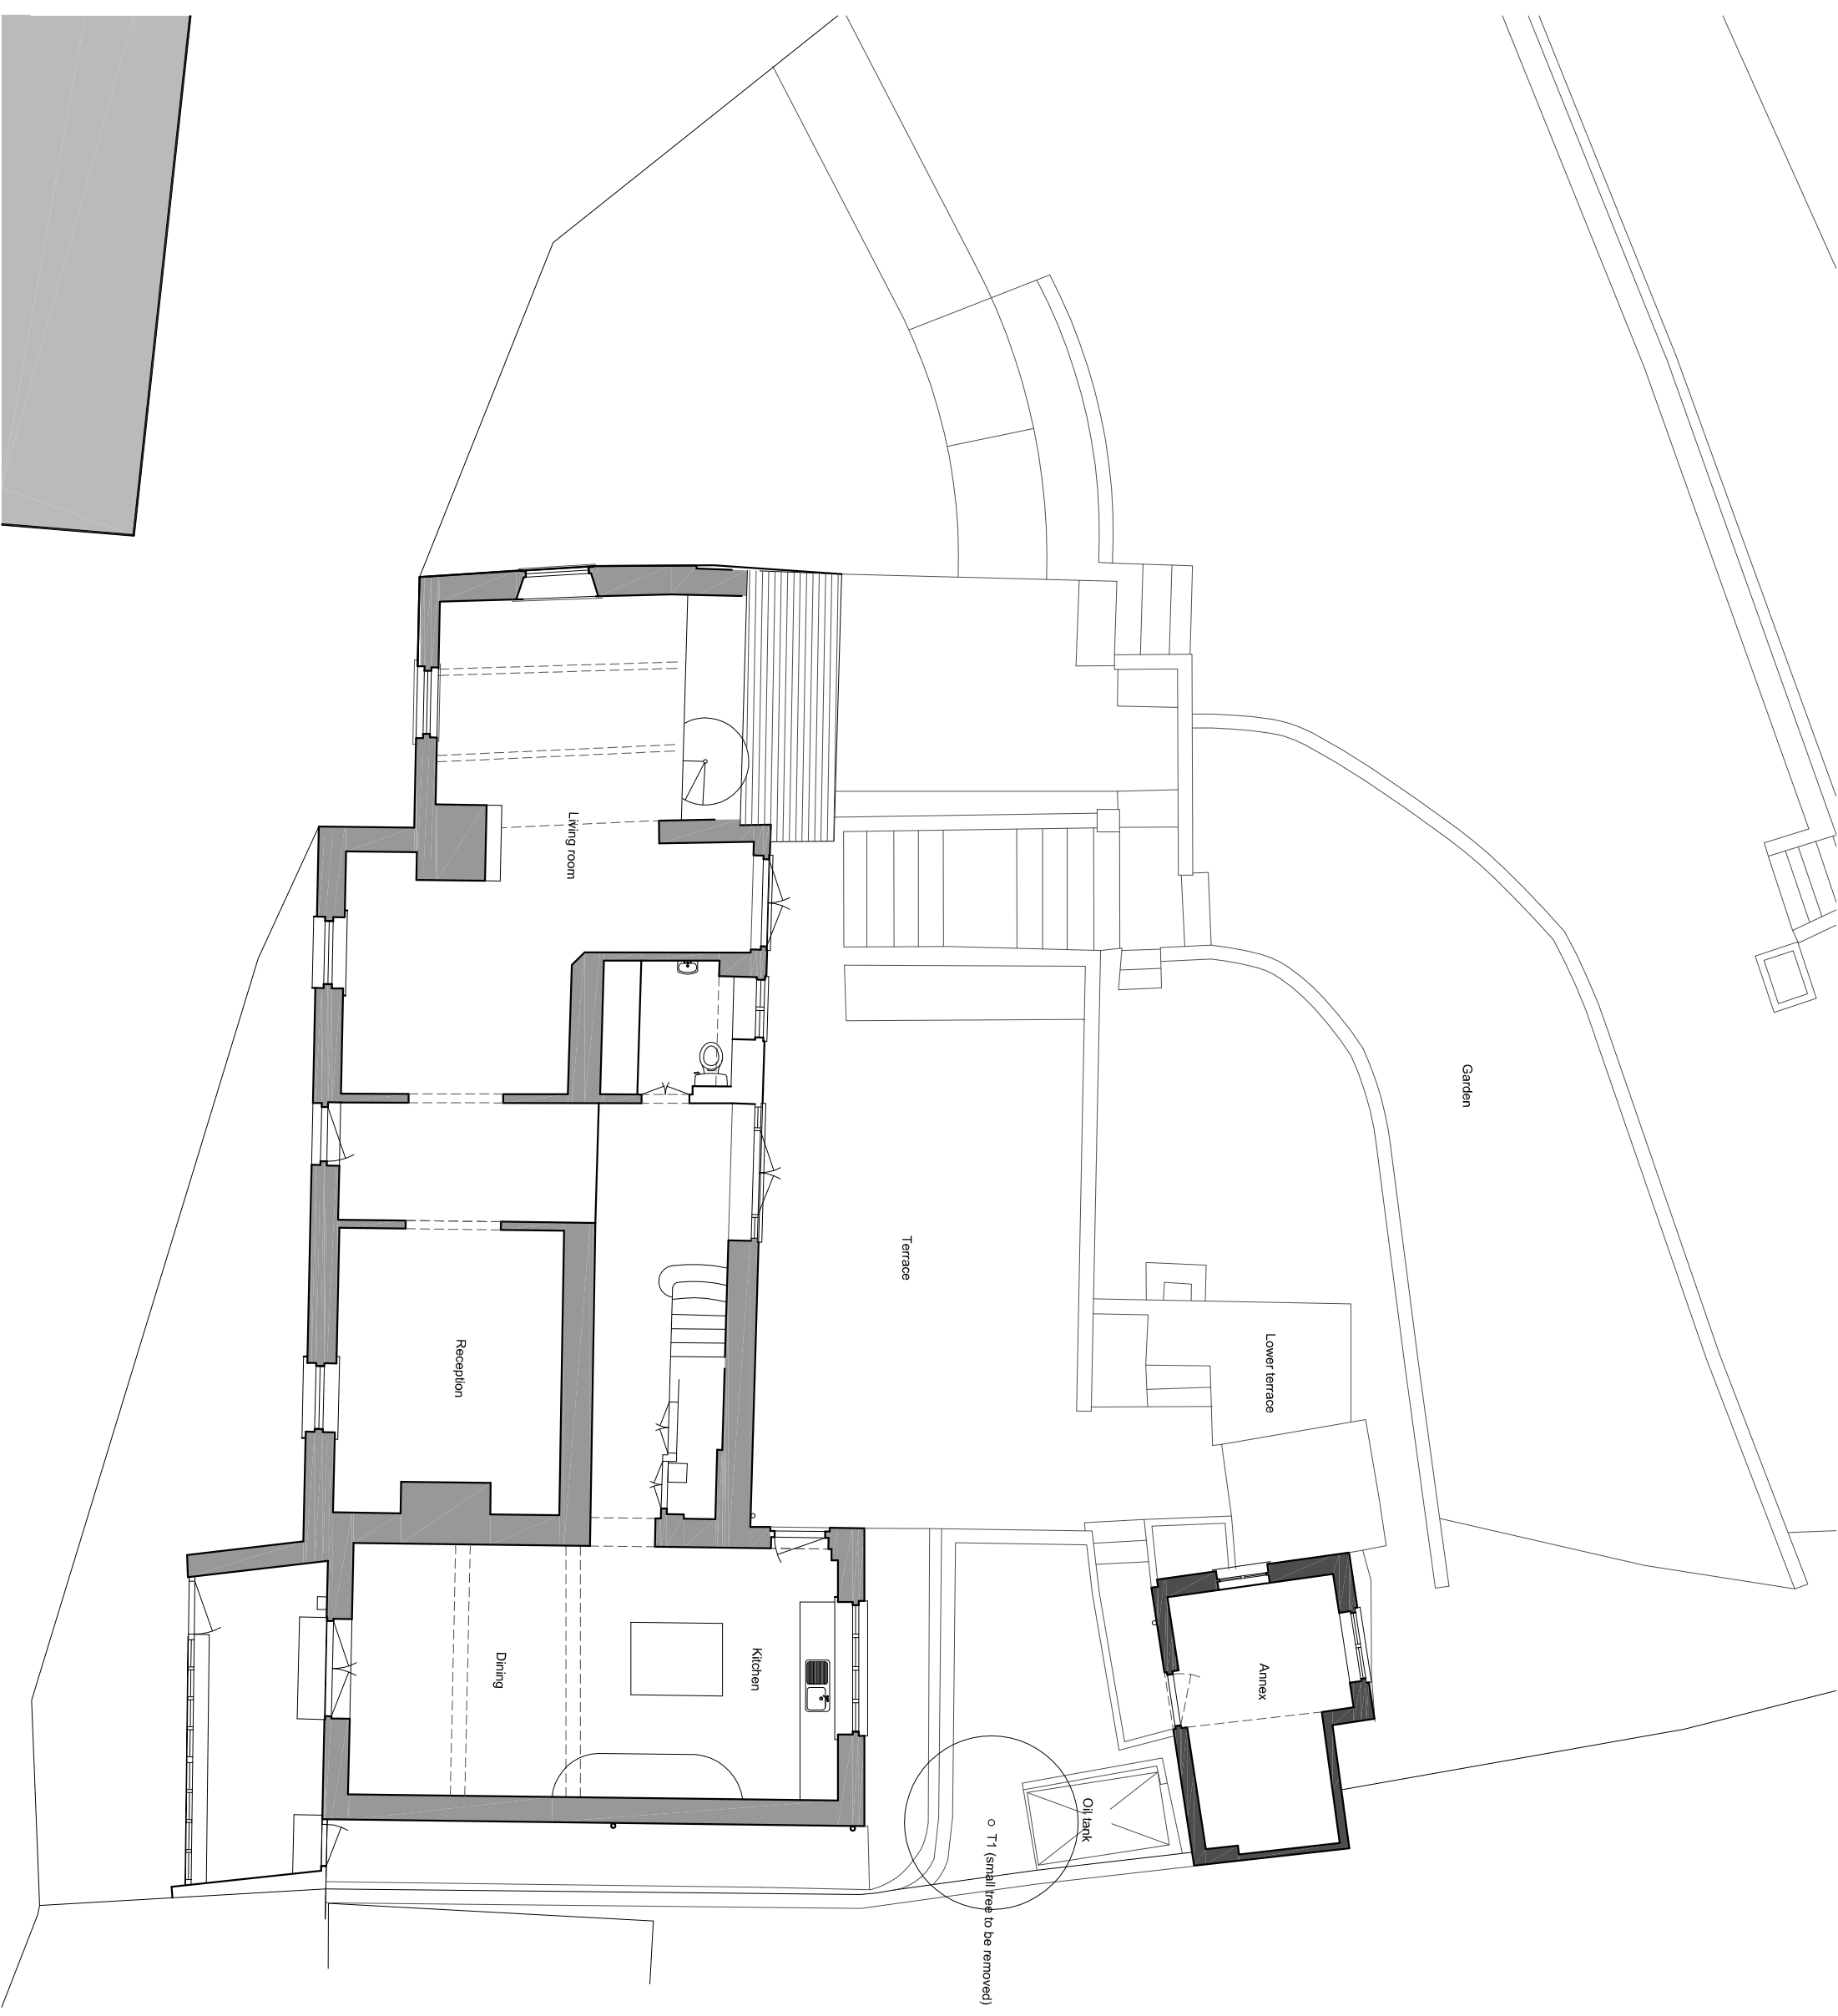

These drawings are for planning purposes only and are not issued for construction

Scale in Metres
0 0.5 1 2 3 4 5

MA+D

Maley Architecture and Design Ltd
t +44 (0)1273 317165
f +44 (0)1273 317165
w www.maleymad.co.uk
e info@maley.co.uk

project
Willow Cottage

drawing title
Existing ground floor plan

drawing number
0207/PA/100

date
04.04.24

scale
1:50@A1/ 1:100@A3

purpose
ISSUED FOR PLANNING PURPOSES

revision

© Maley Architecture and Design Ltd