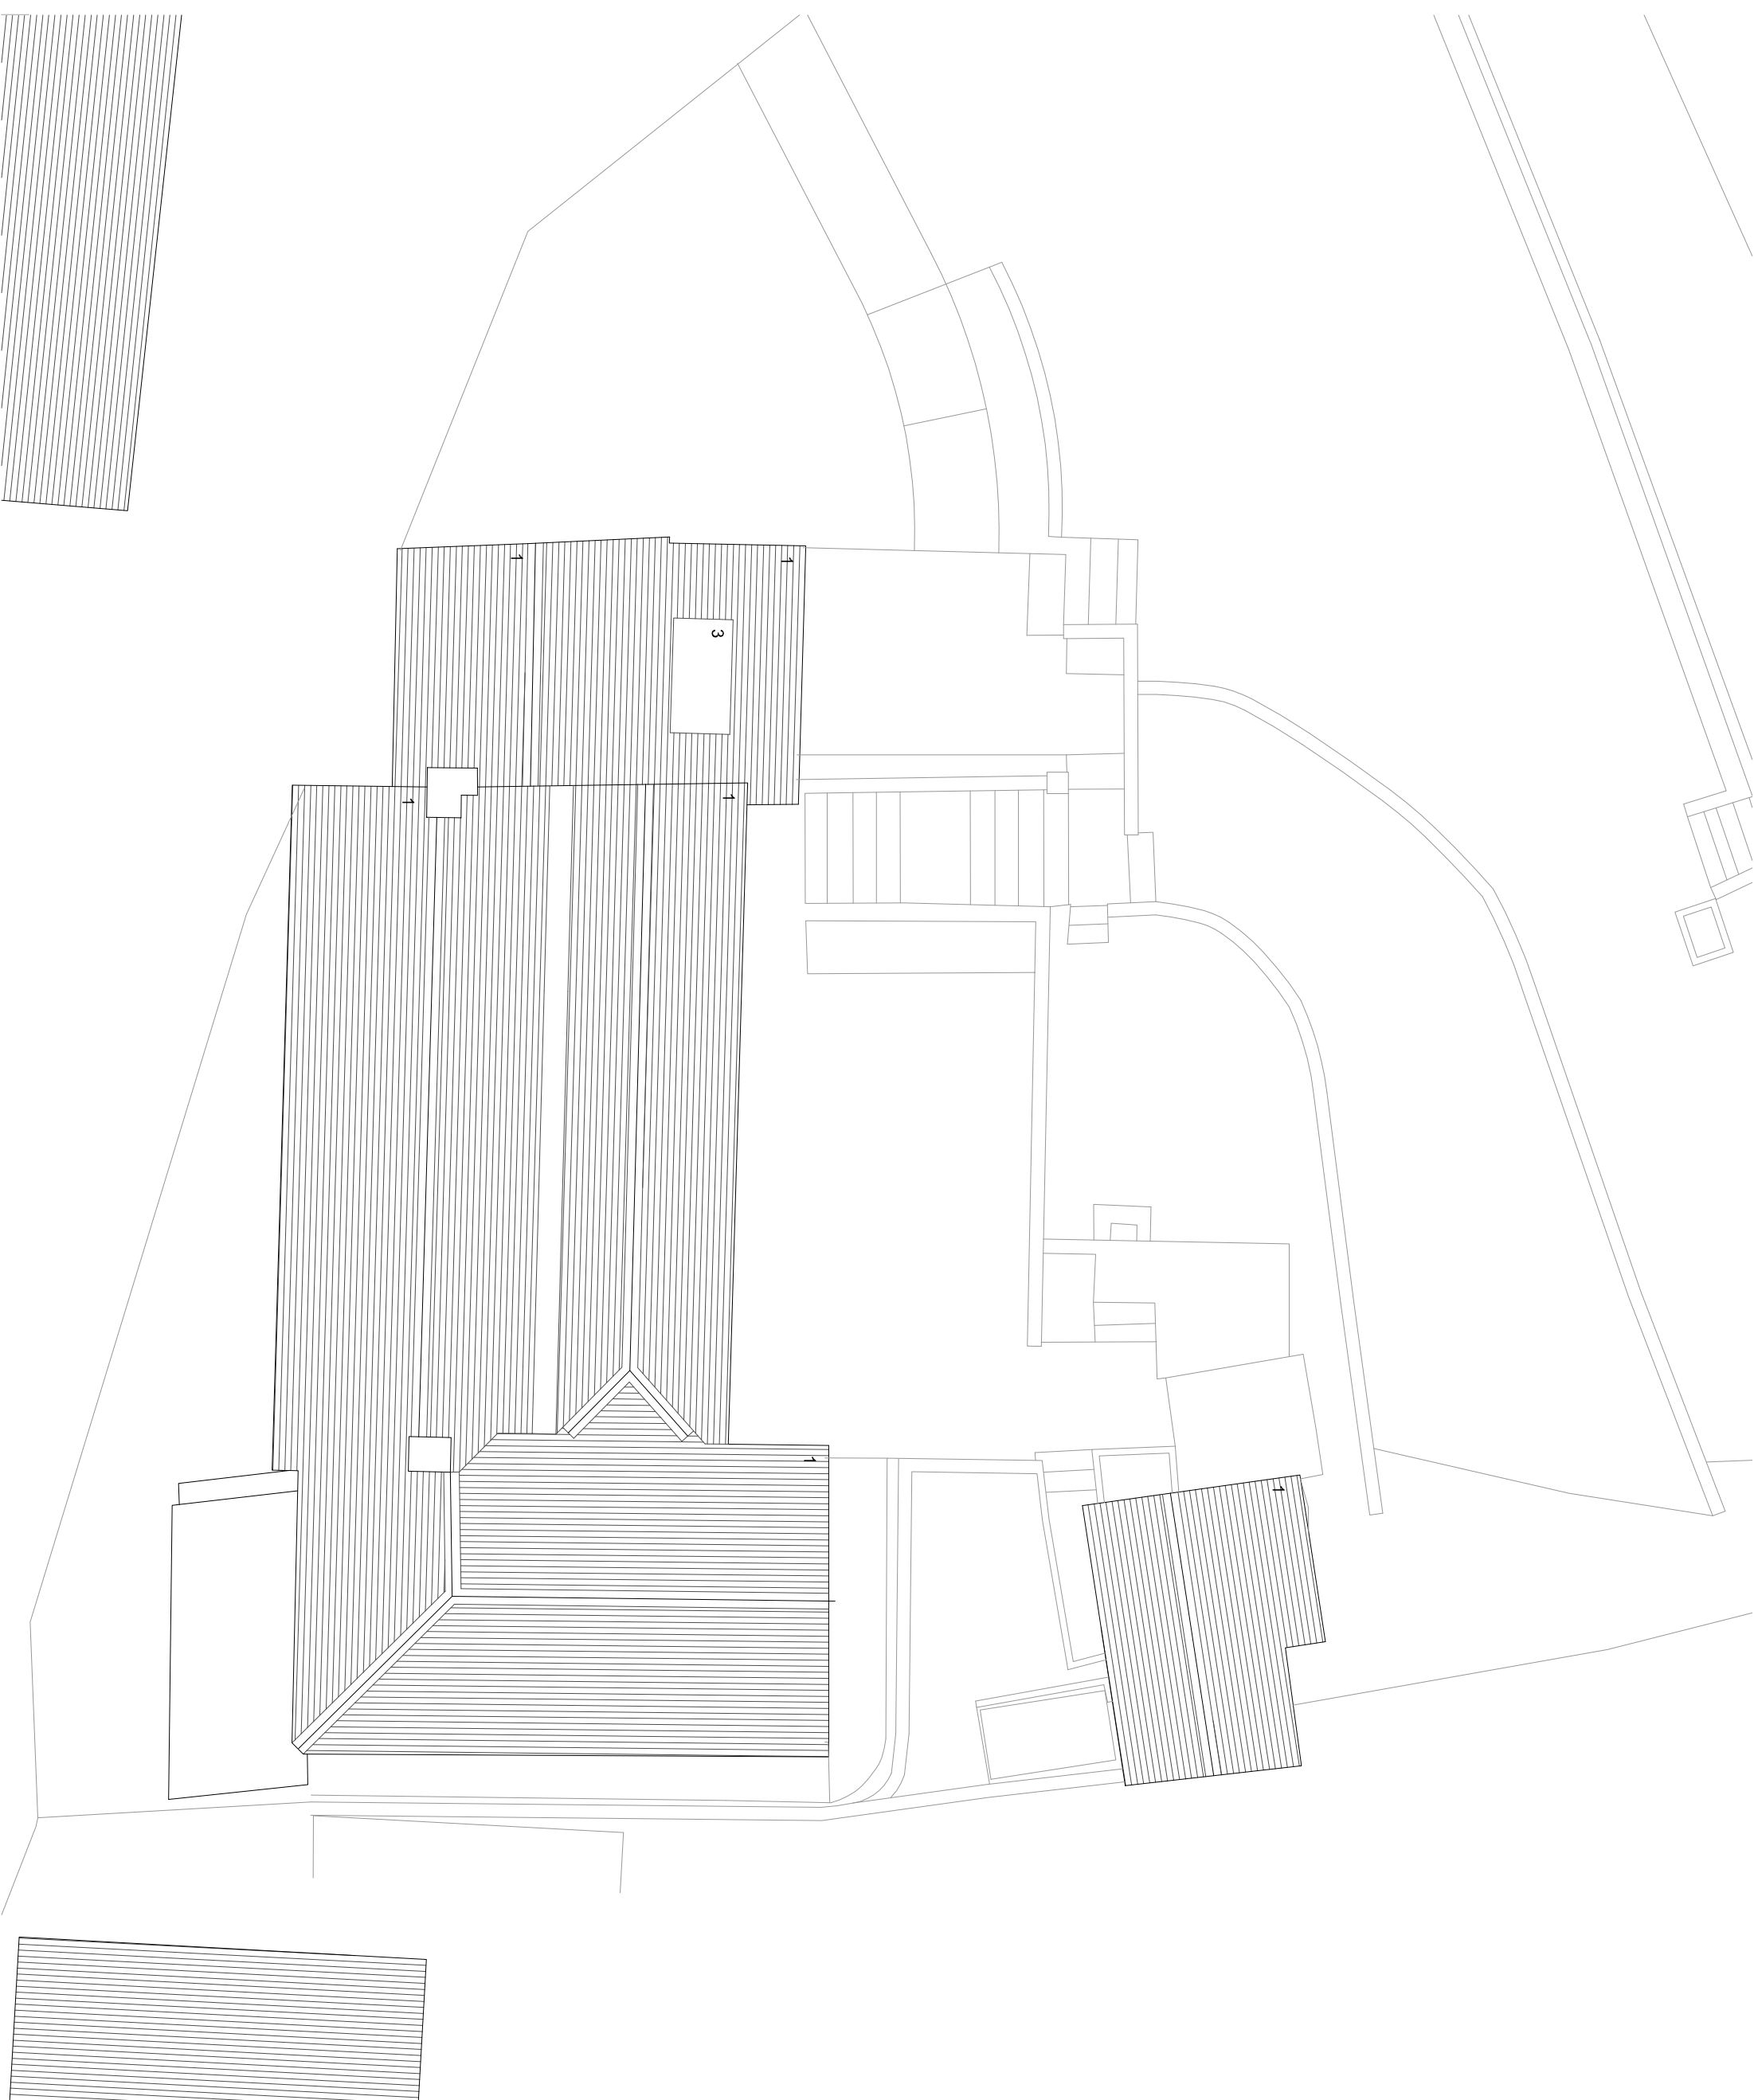

These drawings are for planning purposes only and are not issued for construction

Scale in Metres
0 0.5 1 2 3 4 5

Key

- 1 Tiled roof
- 2 Flue
- 3 Rooflight

MA+D

Maley Architecture and Design Ltd
t +44 (0)1273 311165
f +44 (0)1273 311165
w www.maley.co.uk
e info@maley.co.uk

project
Willow Cottage

drawing title
Existing roof plan

drawing number
0207/PA/102

date
04.04.24

scale
1:50@A1/ 1:100@A3

purpose
ISSUED FOR PLANNING PURPOSES

revision

© Maley Architecture and Design Ltd