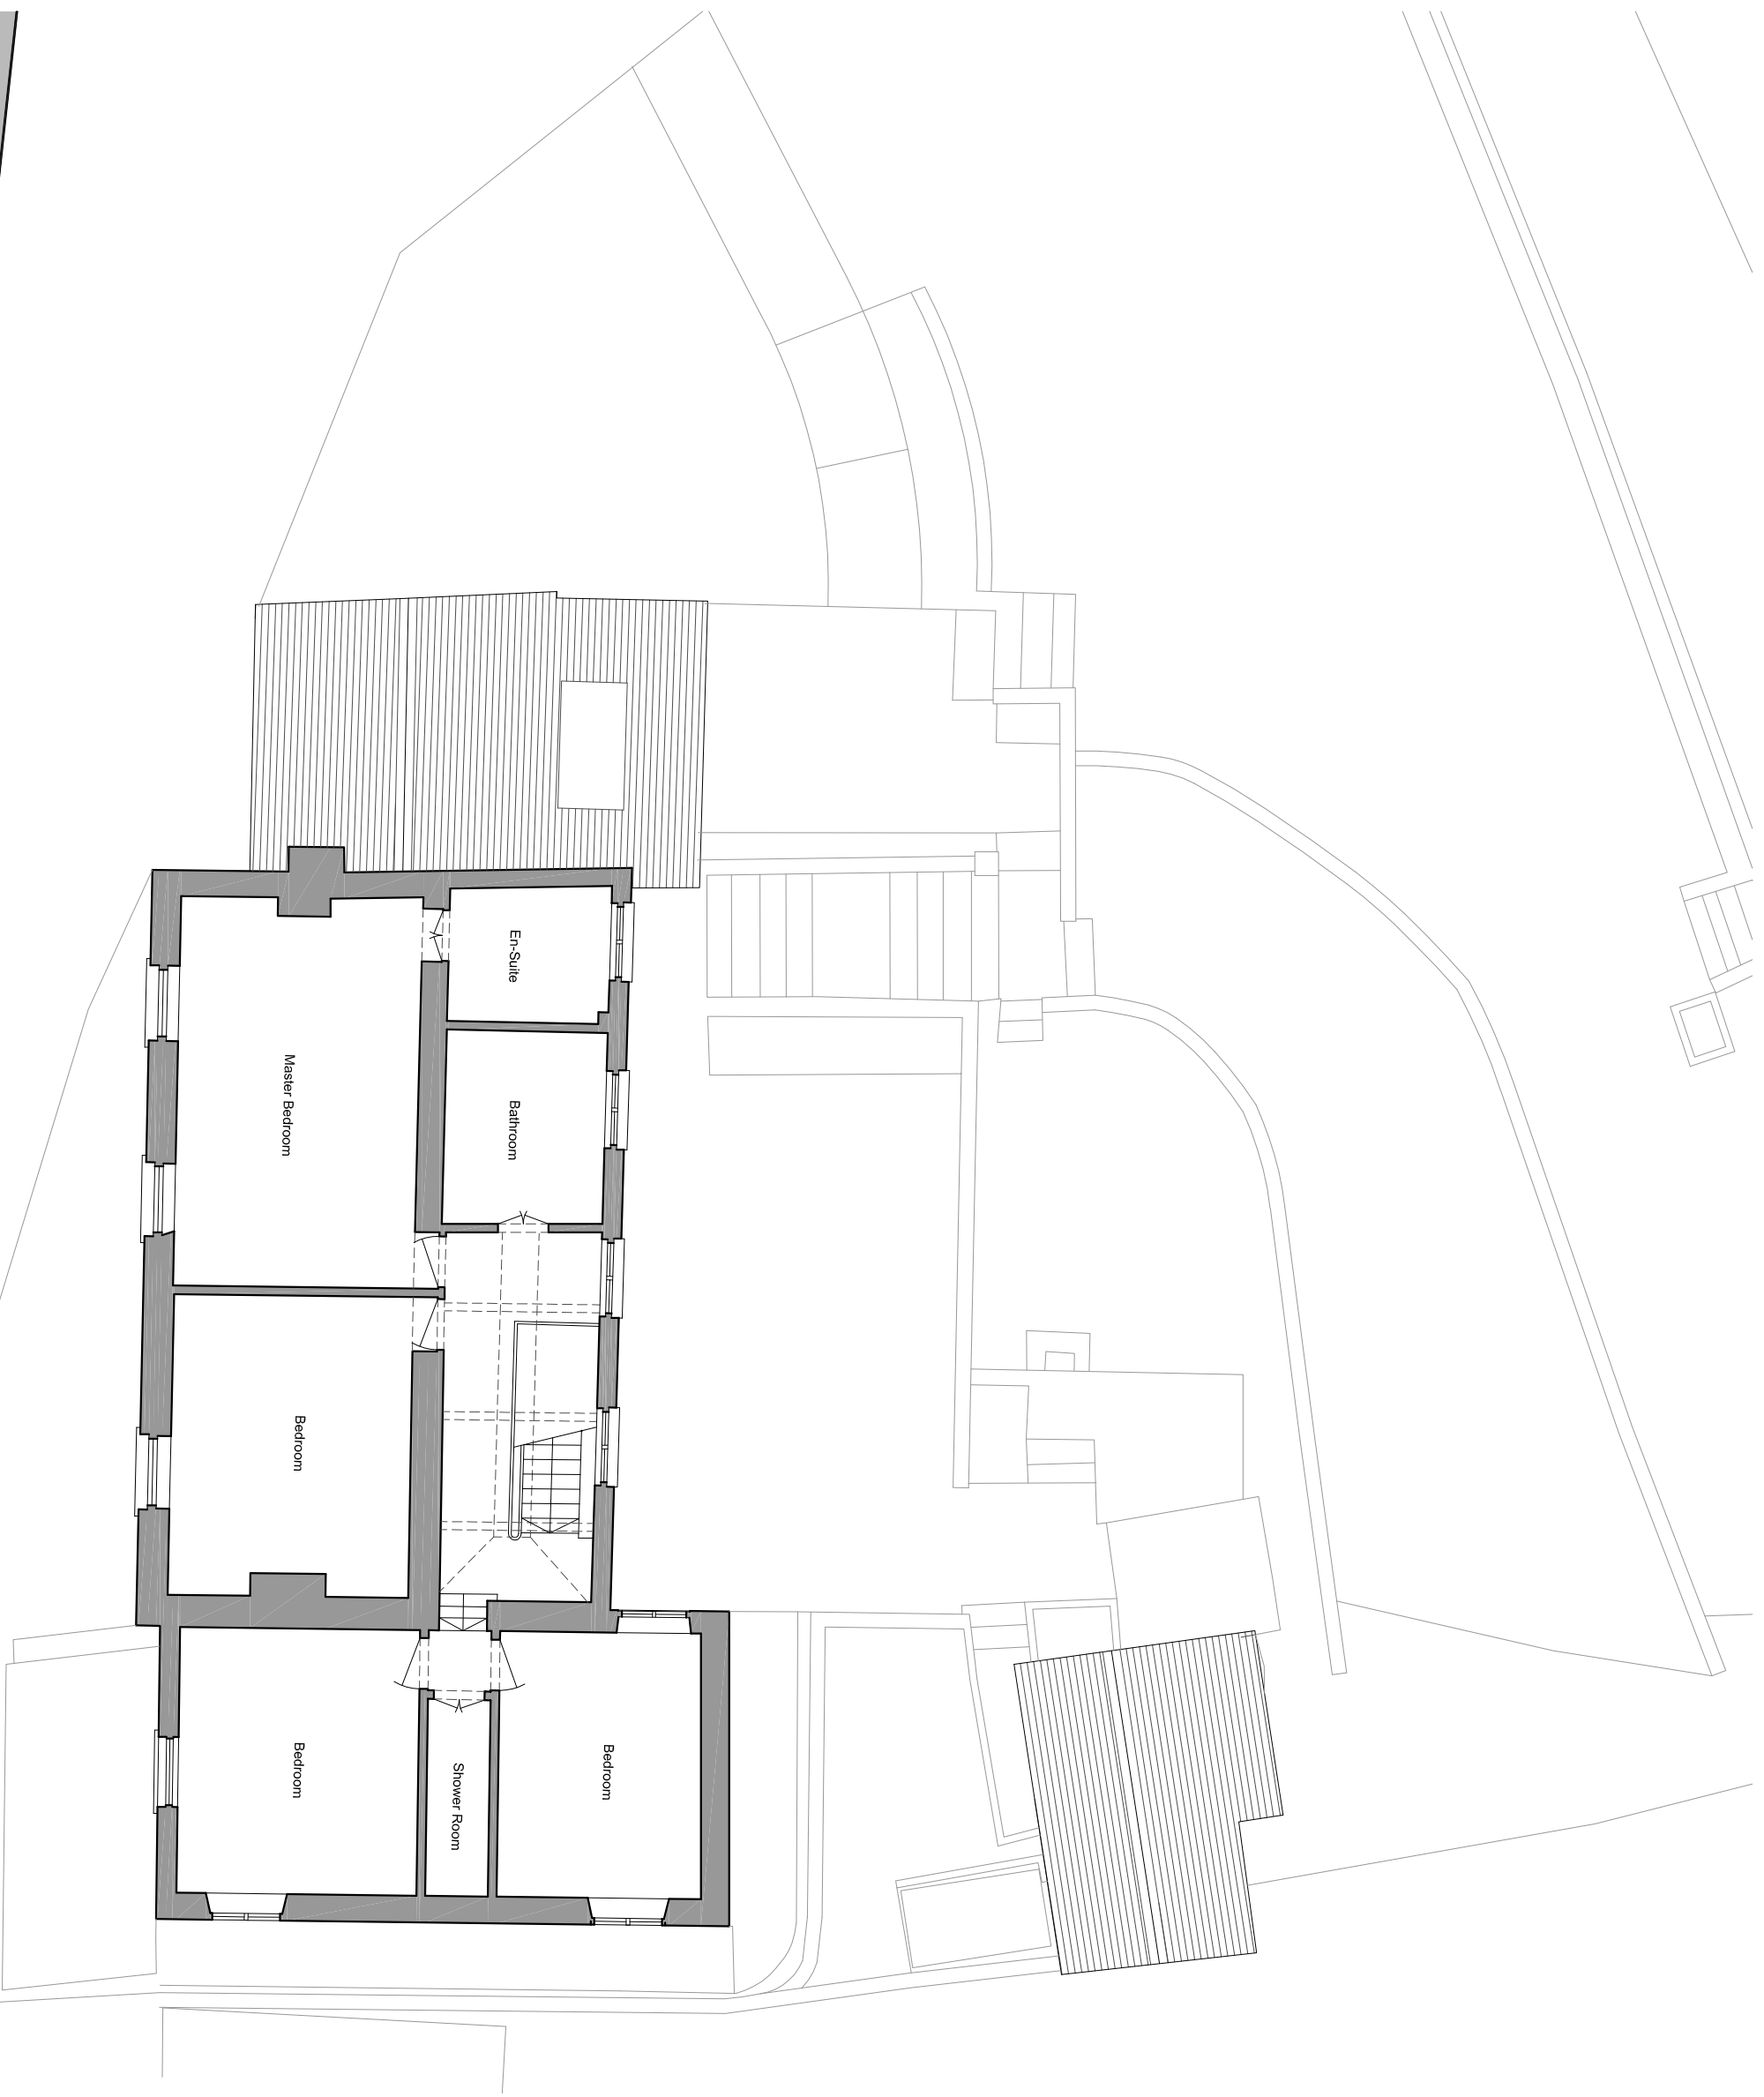

These drawings are for planning purposes only and are not issued for construction

Scale in Metres
0 0.5 1 2 3 4 5

MA+D

Maly Architecture and Design Ltd
t +44 (0)1273 311165
f +44 (0)1273 311165
w www.maly.co.uk
e info@maly.co.uk

project
Willow Cottage

drawing title
Existing upper floor plan

drawing number
0207/PA/101

date
04.04.24

scale
1:50@A1/ 1:100@A3

purpose
ISSUED FOR PLANNING PURPOSES

revision

© Maly Architecture and Design Ltd