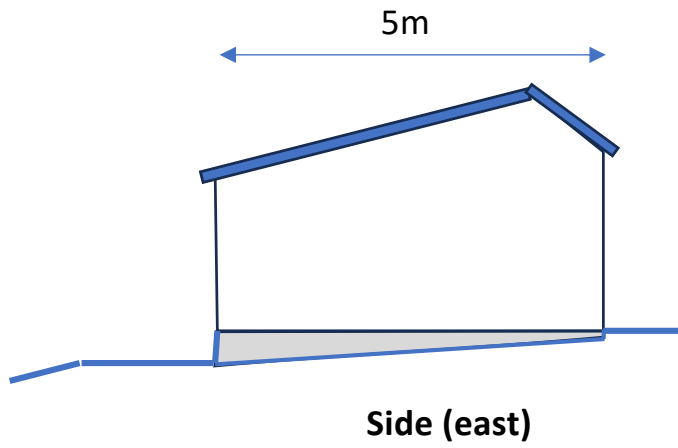

Planning application: Mount Rose, Gloucester Road, Tutshill, Chepstow NP16 7DH			
Existing double garage and surrounding area 1 of 2	Scale: 1:100	Drawn: ADC	Date: 20.3.2024

Planning application: Mount Rose, Gloucester Road, Tutshill, Chepstow NP16 7DH			
Existing double garage and surrounding area 2 of 2	Scale: 1:100	Drawn: ADC	Date: 20.3.2024