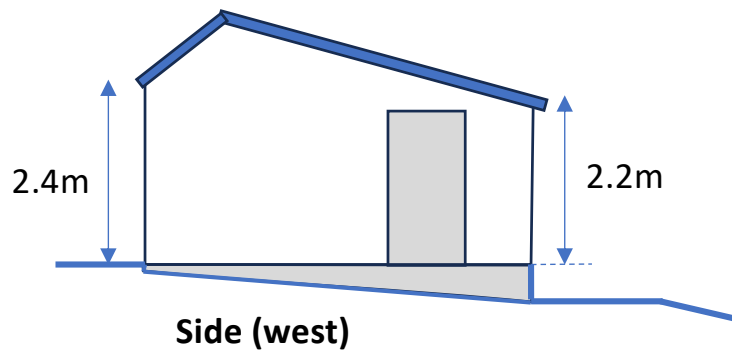

Planning application: Mount Rose, Gloucester Road, Tutshill, Chepstow NP16 7DH			
Existing double garage and surrounding area 1 of 2	Scale: 1:100	Drawn: ADC	Date: 20.3.2024

Planning application: Mount Rose, Gloucester Road, Tutshill, Chepstow NP16 7DH			
Existing double garage and surrounding area 2 of 2	Scale: 1:100	Drawn: ADC	Date: 20.3.2024