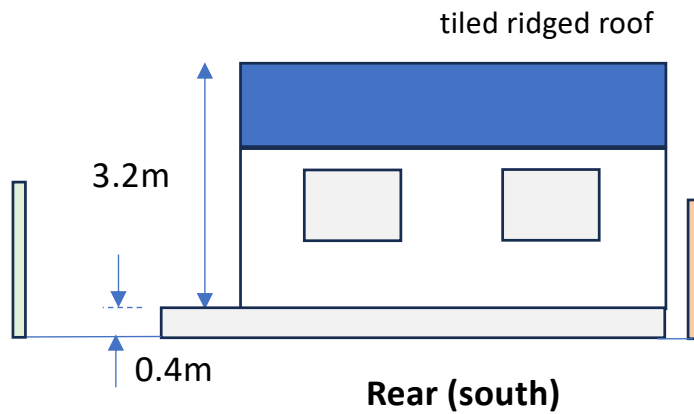

Planning application: Mount Rose, Gloucester Road, Tutshill, Chepstow NP16 7DH			
Existing double garage and surrounding area 1 of 2	Scale: 1:100	Drawn: ADC	Date: 20.3.2024

Planning application: Mount Rose, Gloucester Road, Tutshill, Chepstow NP16 7DH			
Existing double garage and surrounding area 2 of 2	Scale: 1:100	Drawn: ADC	Date: 20.3.2024