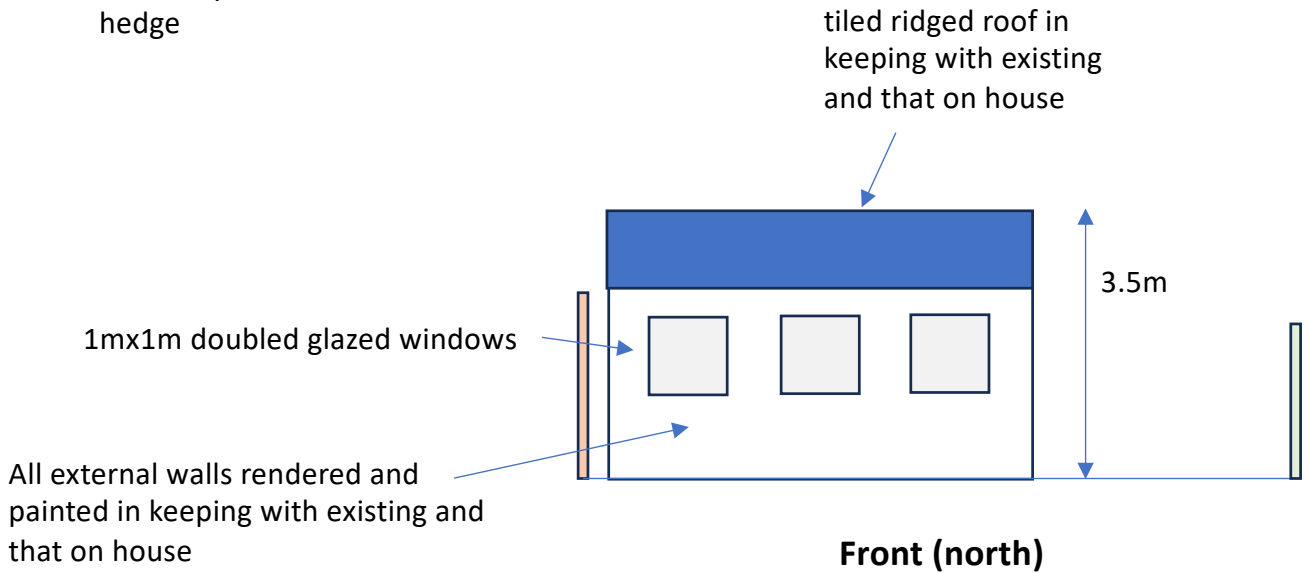

**Plan view**

Planning application: Mount Rose, Gloucester Road, Tutshill, Chepstow NP16 7DH			
Garden room with patio and pergola to rear 1 of 2	Scale: 1:100	Drawn: ADC	Date: 20.3.2024

Planning application: Mount Rose, Gloucester Road, Tutshill, Chepstow NP16 7DH			
Garden room with patio and pergola to rear 2 of 2	Scale: 1:100	Drawn: ADC	Date: 20.3.2024