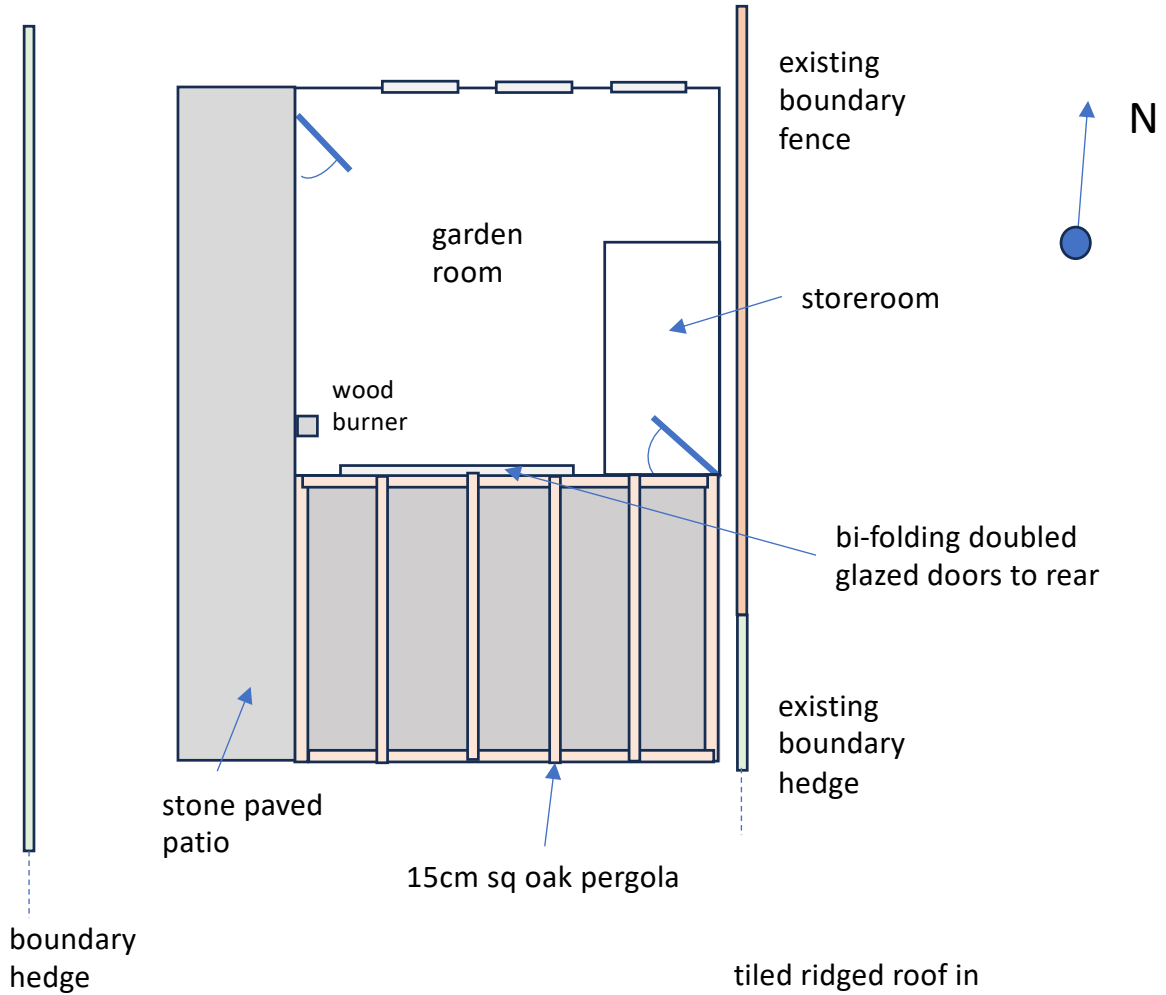

**Plan view**

Planning application: Mount Rose, Gloucester Road, Tutshill, Chepstow NP16 7DH			
Garden room with patio and pergola to rear 1 of 2	Scale: 1:100	Drawn: ADC	Date: 20.3.2024

Planning application: Mount Rose, Gloucester Road, Tutshill, Chepstow NP16 7DH			
Garden room with patio and pergola to rear 2 of 2	Scale: 1:100	Drawn: ADC	Date: 20.3.2024