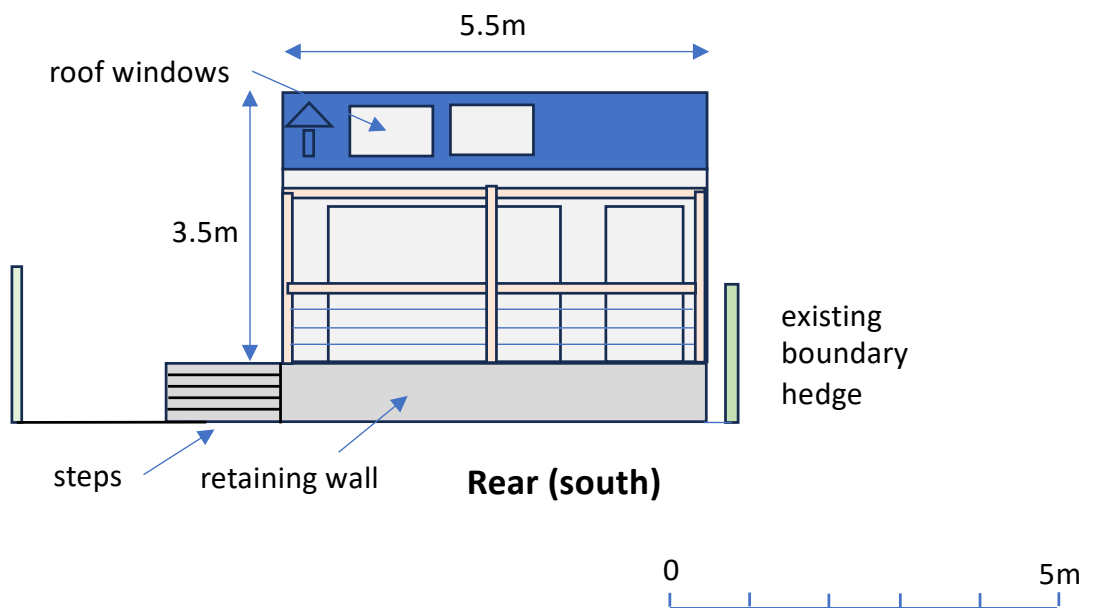

**Plan view**

Planning application: Mount Rose, Gloucester Road, Tutshill, Chepstow NP16 7DH			
Garden room with patio and pergola to rear 1 of 2	Scale: 1:100	Drawn: ADC	Date: 20.3.2024

Planning application: Mount Rose, Gloucester Road, Tutshill, Chepstow NP16 7DH			
Garden room with patio and pergola to rear 2 of 2	Scale: 1:100	Drawn: ADC	Date: 20.3.2024