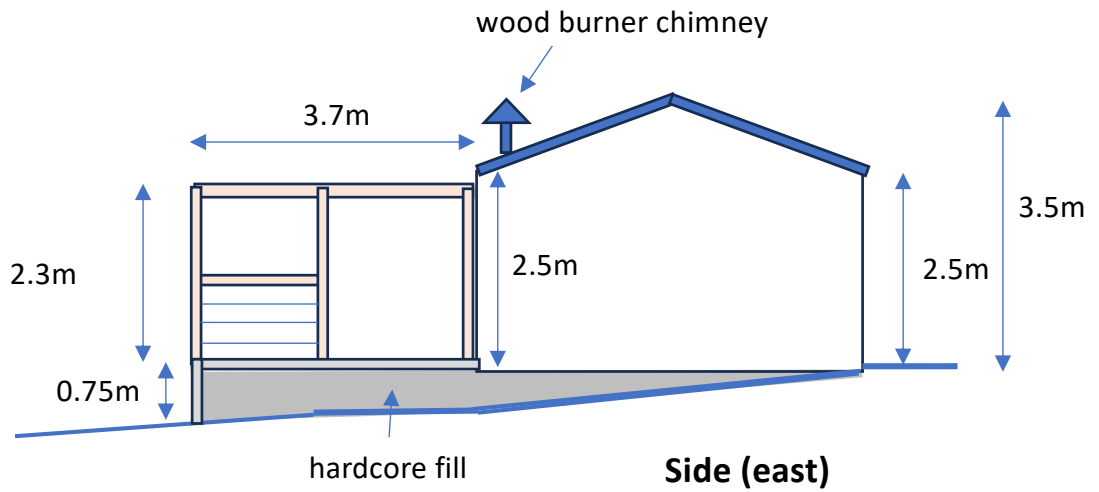

**Plan view**

Planning application: Mount Rose, Gloucester Road, Tutshill, Chepstow NP16 7DH			
Garden room with patio and pergola to rear 1 of 2	Scale: 1:100	Drawn: ADC	Date: 20.3.2024

Planning application: Mount Rose, Gloucester Road, Tutshill, Chepstow NP16 7DH			
Garden room with patio and pergola to rear 2 of 2	Scale: 1:100	Drawn: ADC	Date: 20.3.2024