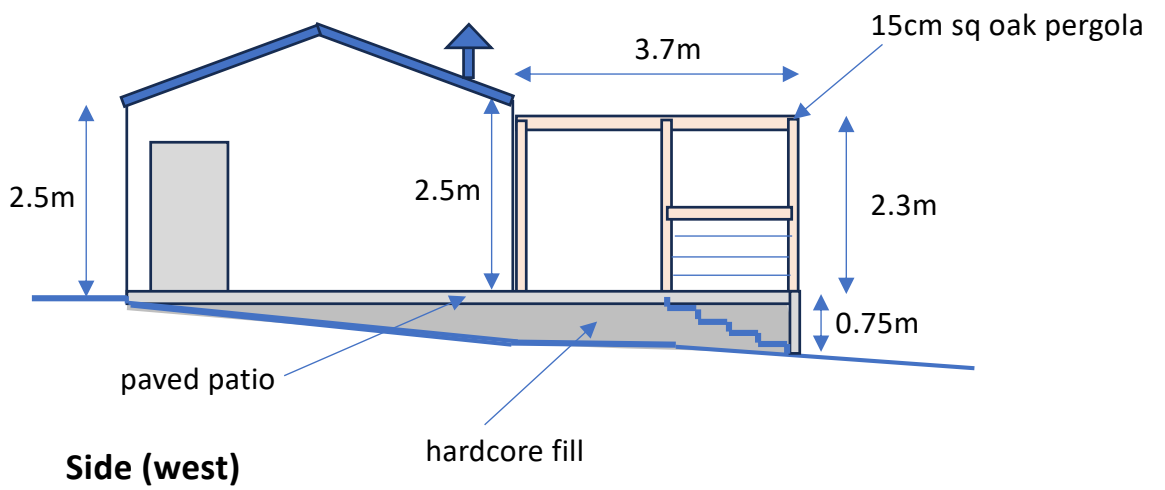

**Plan view**

Planning application: Mount Rose, Gloucester Road, Tutshill, Chepstow NP16 7DH			
Garden room with patio and pergola to rear 1 of 2	Scale: 1:100	Drawn: ADC	Date: 20.3.2024

Planning application: Mount Rose, Gloucester Road, Tutshill, Chepstow NP16 7DH			
Garden room with patio and pergola to rear 2 of 2	Scale: 1:100	Drawn: ADC	Date: 20.3.2024