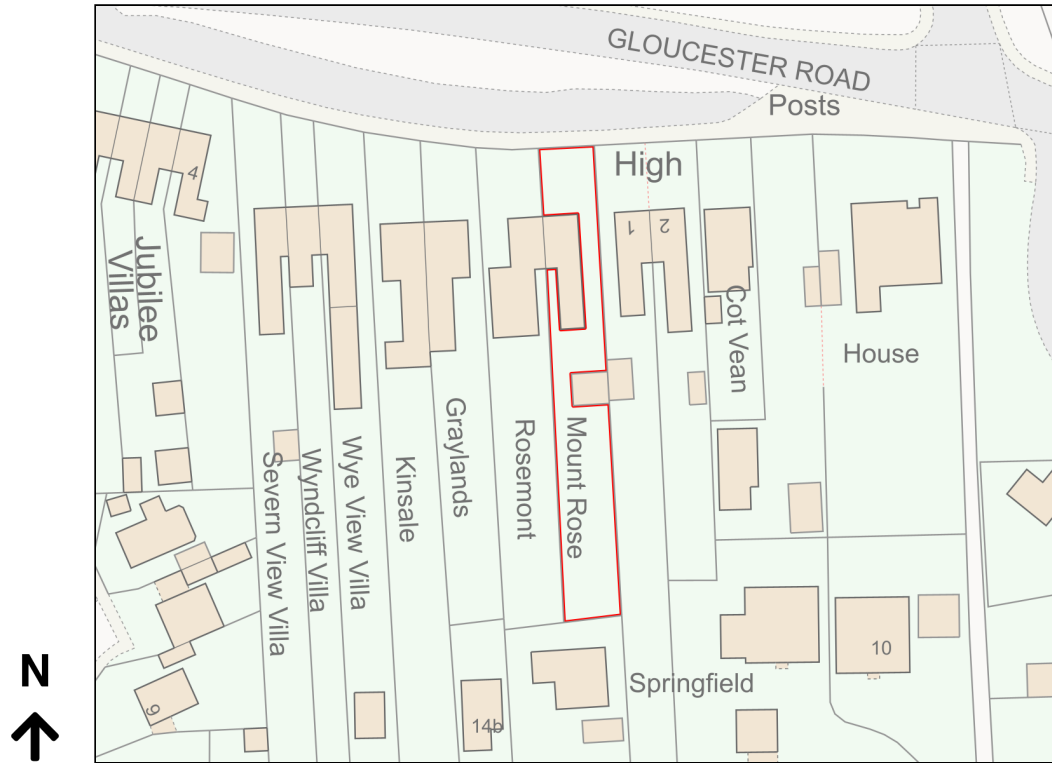

Location Plan

Site Address: Mount Rose, Gloucester Road, Tutshill, Chepstow, NP16 7DH

Date Produced: 24-Mar-2024

Scale: 1:1250 @A4

Planning Portal Reference: PP-12917497v1