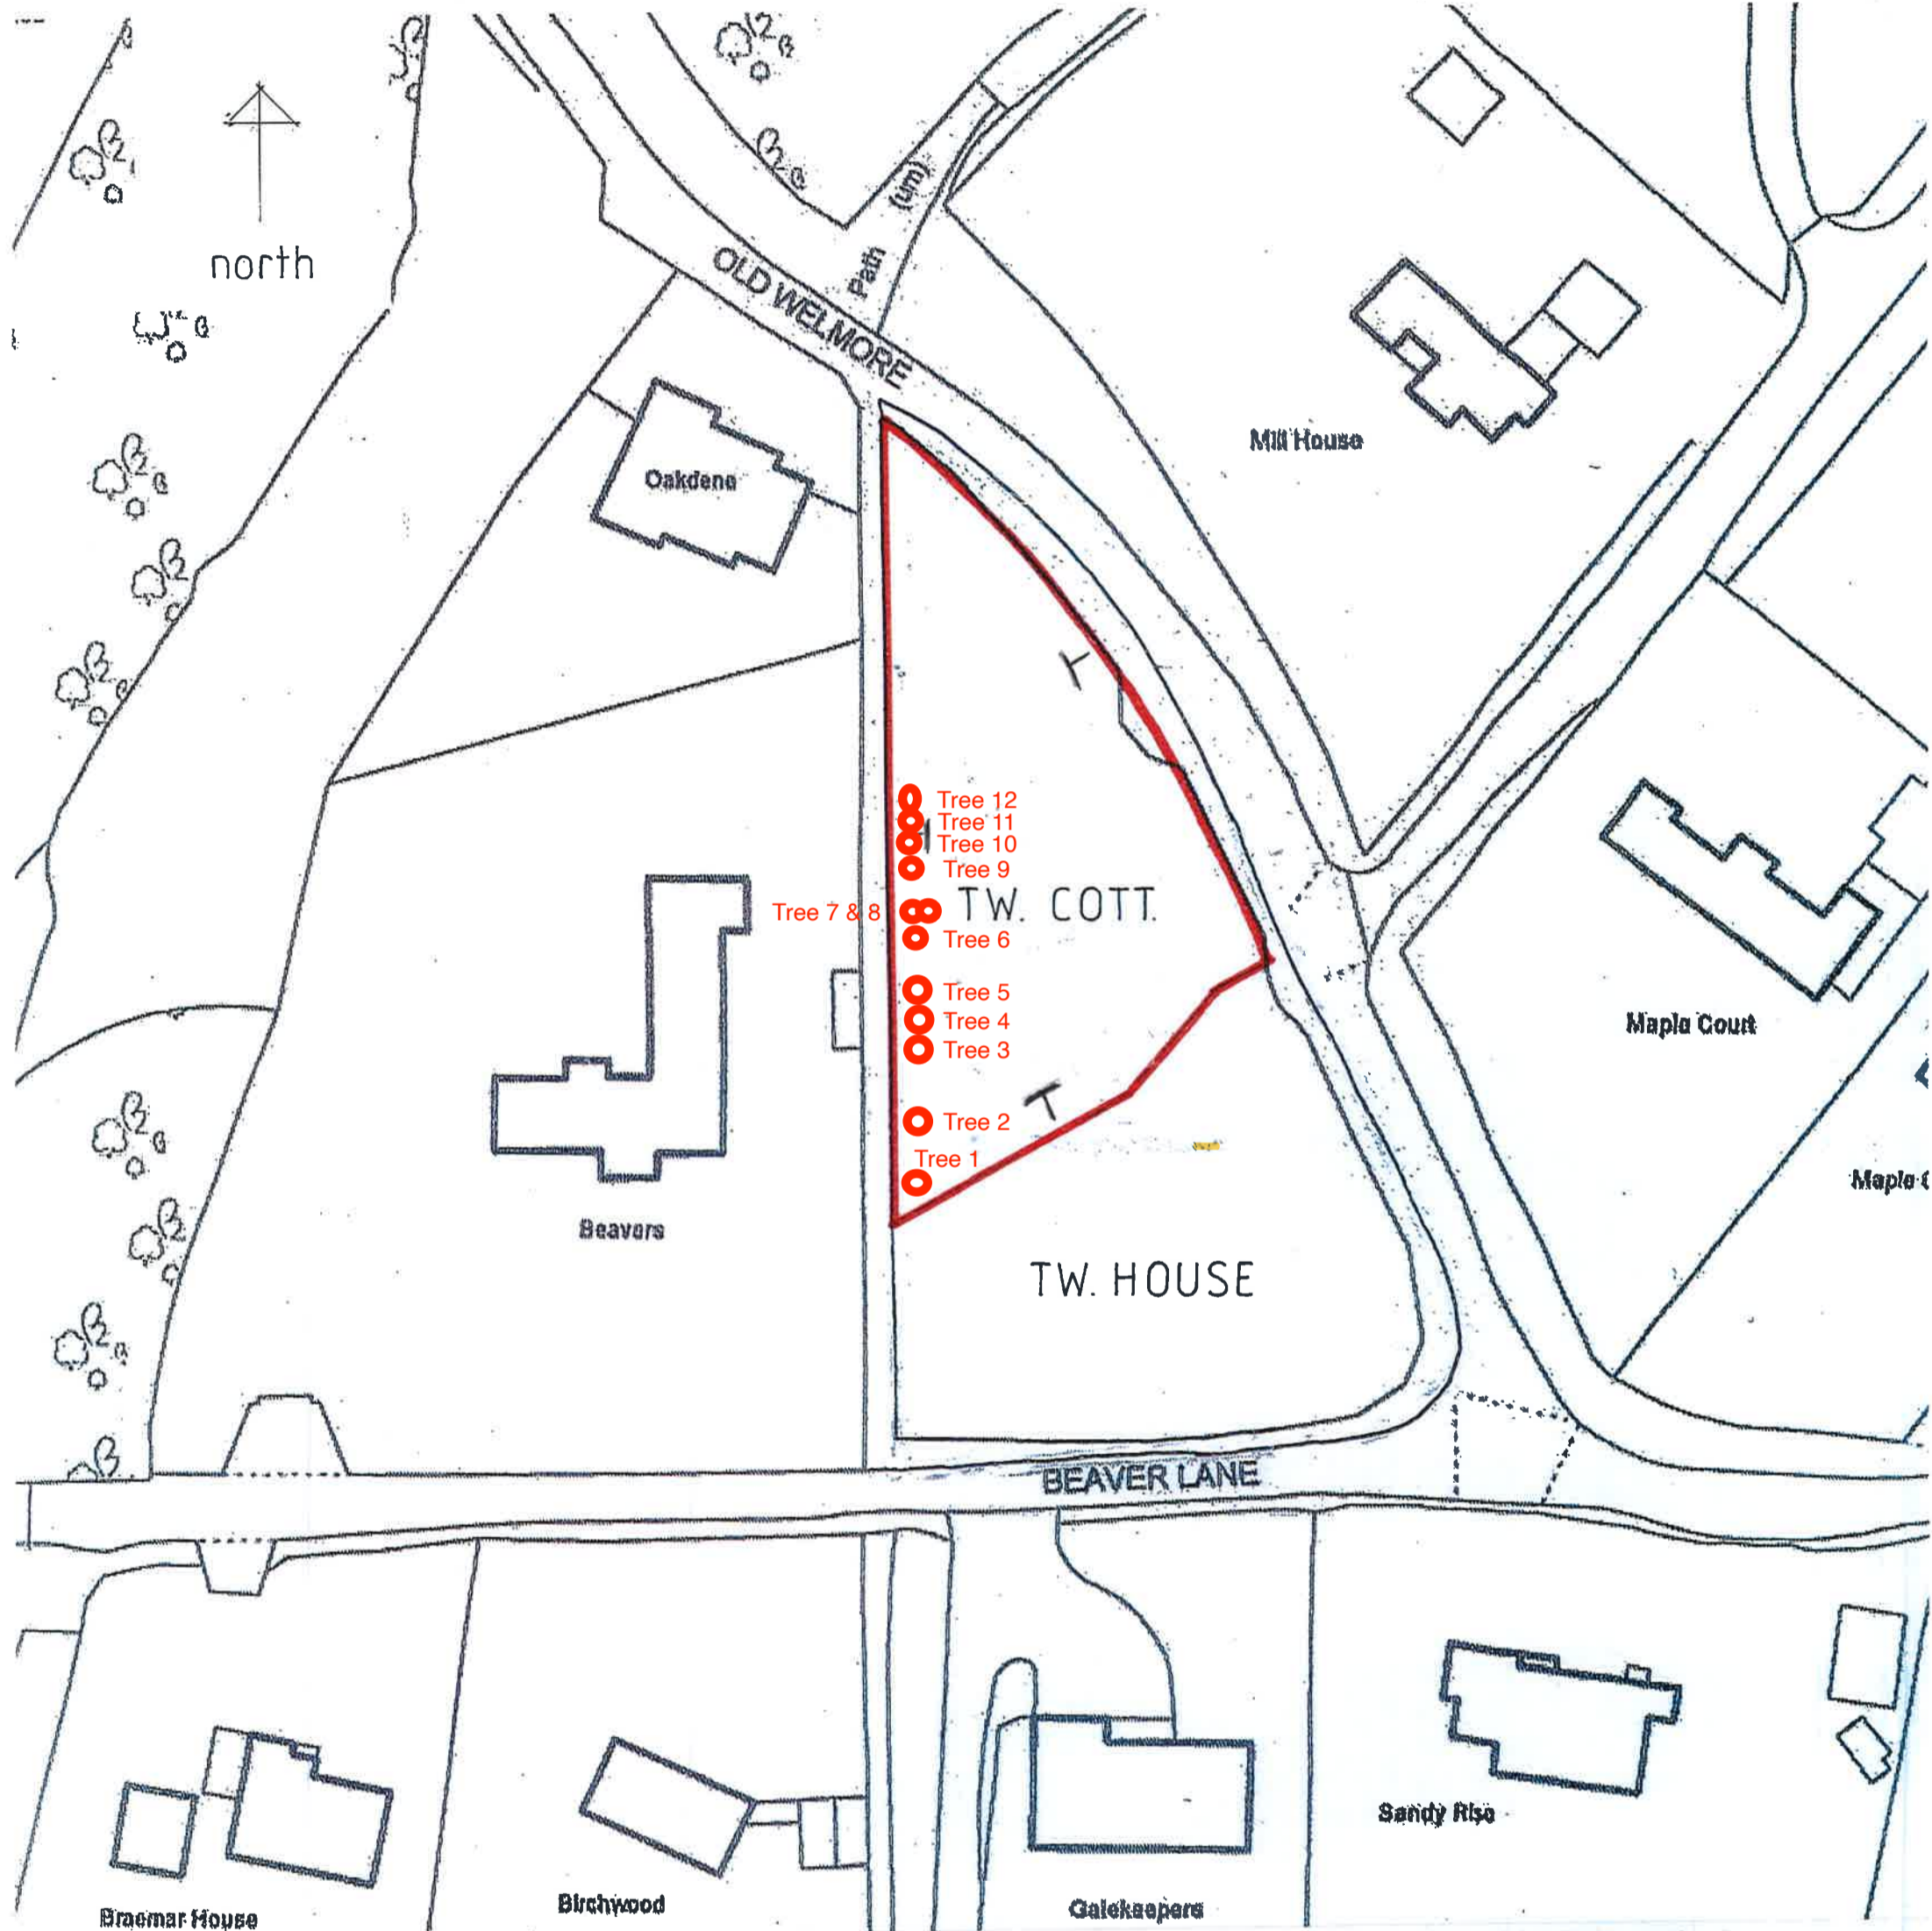

TWAINGATE COTTAGE, OLD WELMORE

GU 46 6XB

Scales accurate at A3 paper size

Copied under Ordnance Survey Crown Copyright Licence Account Number 100043148

churchilldesign@ntlworld.com  
www.churchilldesign.co.uk

### Churchill Design

Planning and Design Service for New Construction, Alterations, Extensions and Landscapes.  
93 BRIGHTON ROAD  
ALDERSHOT, HANTS. GU12 4HN  
TEL/FAX (01252) 325701