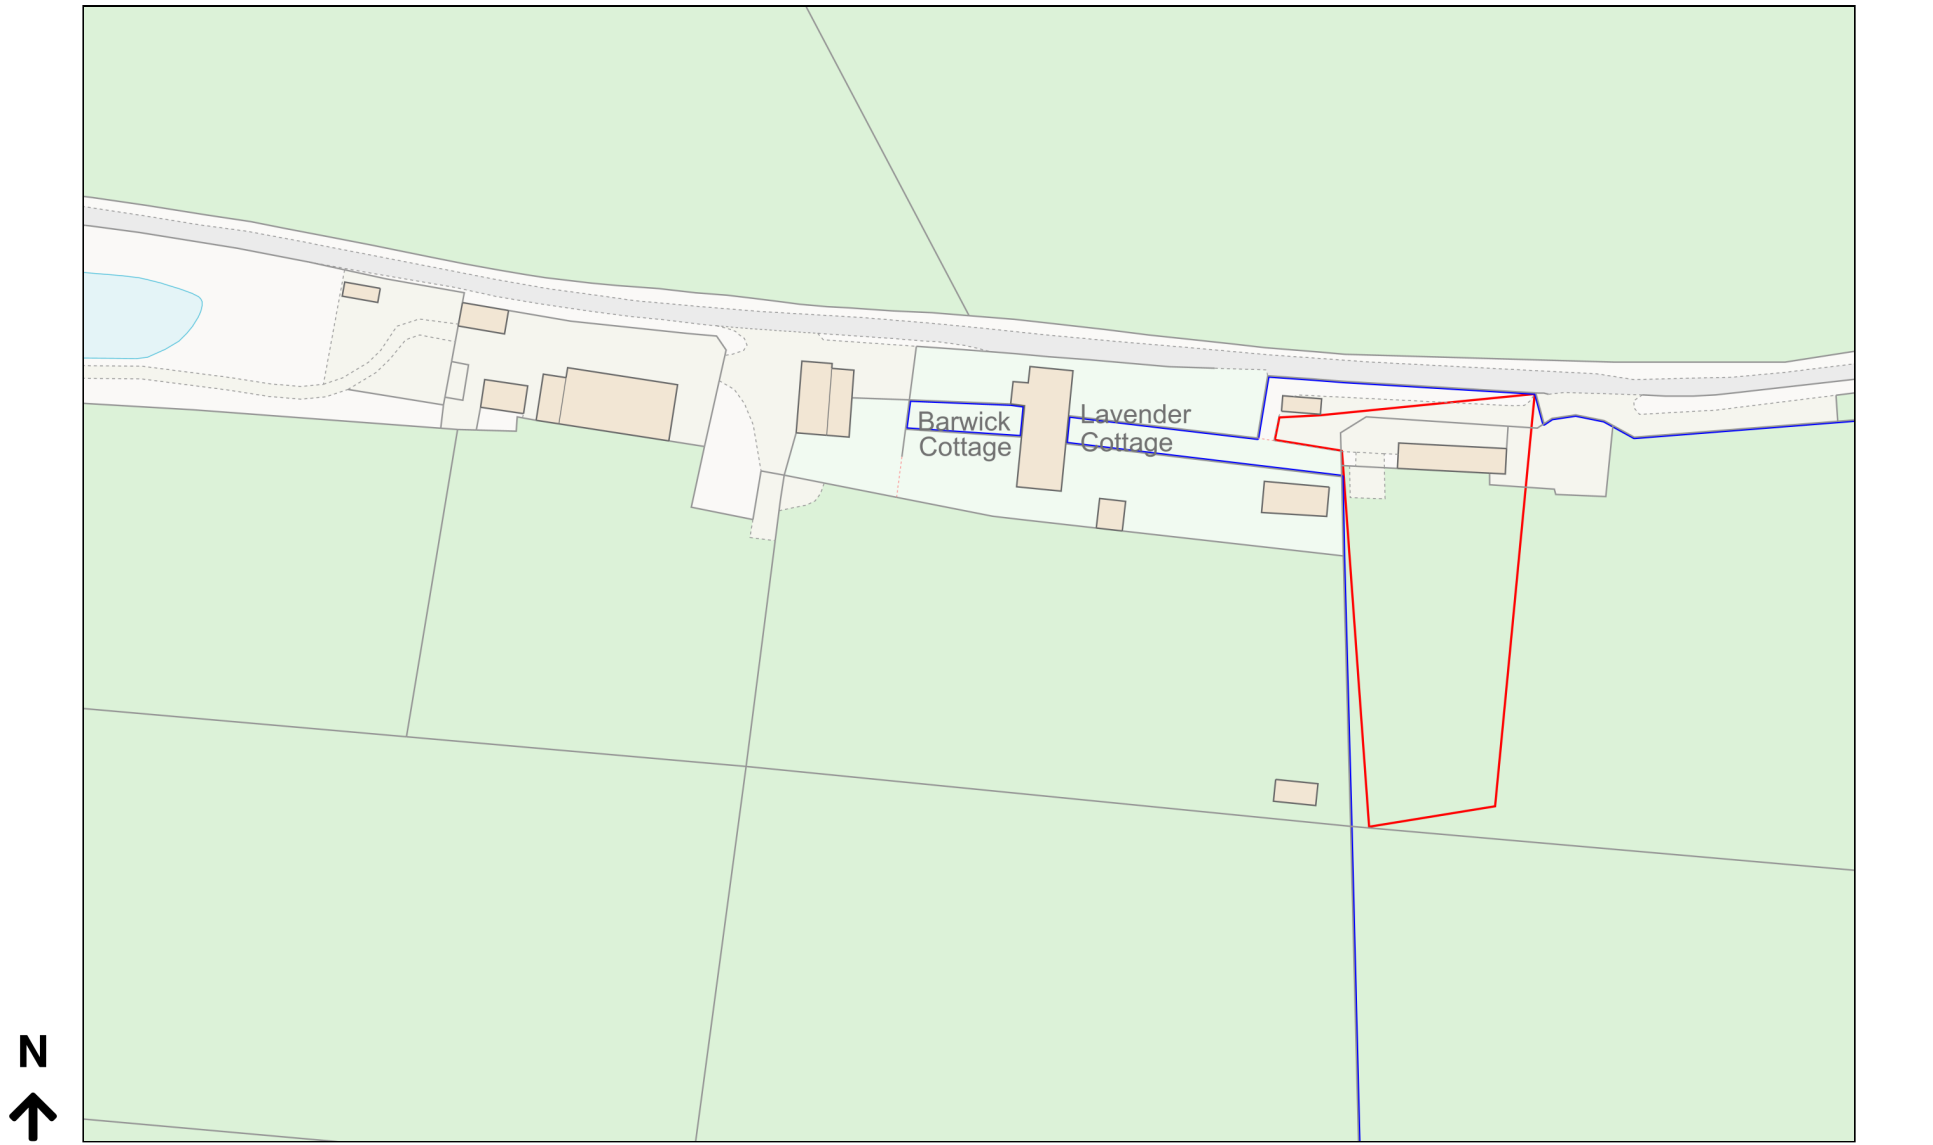

Location Plan

Site Address: 2, Barwick Cottage, Niton Road, Rookley, PO38 3PA

Date Produced: 25-Mar-2024

Scale: 1:1250 @A4

Planning Portal Reference: PP-12924105v1