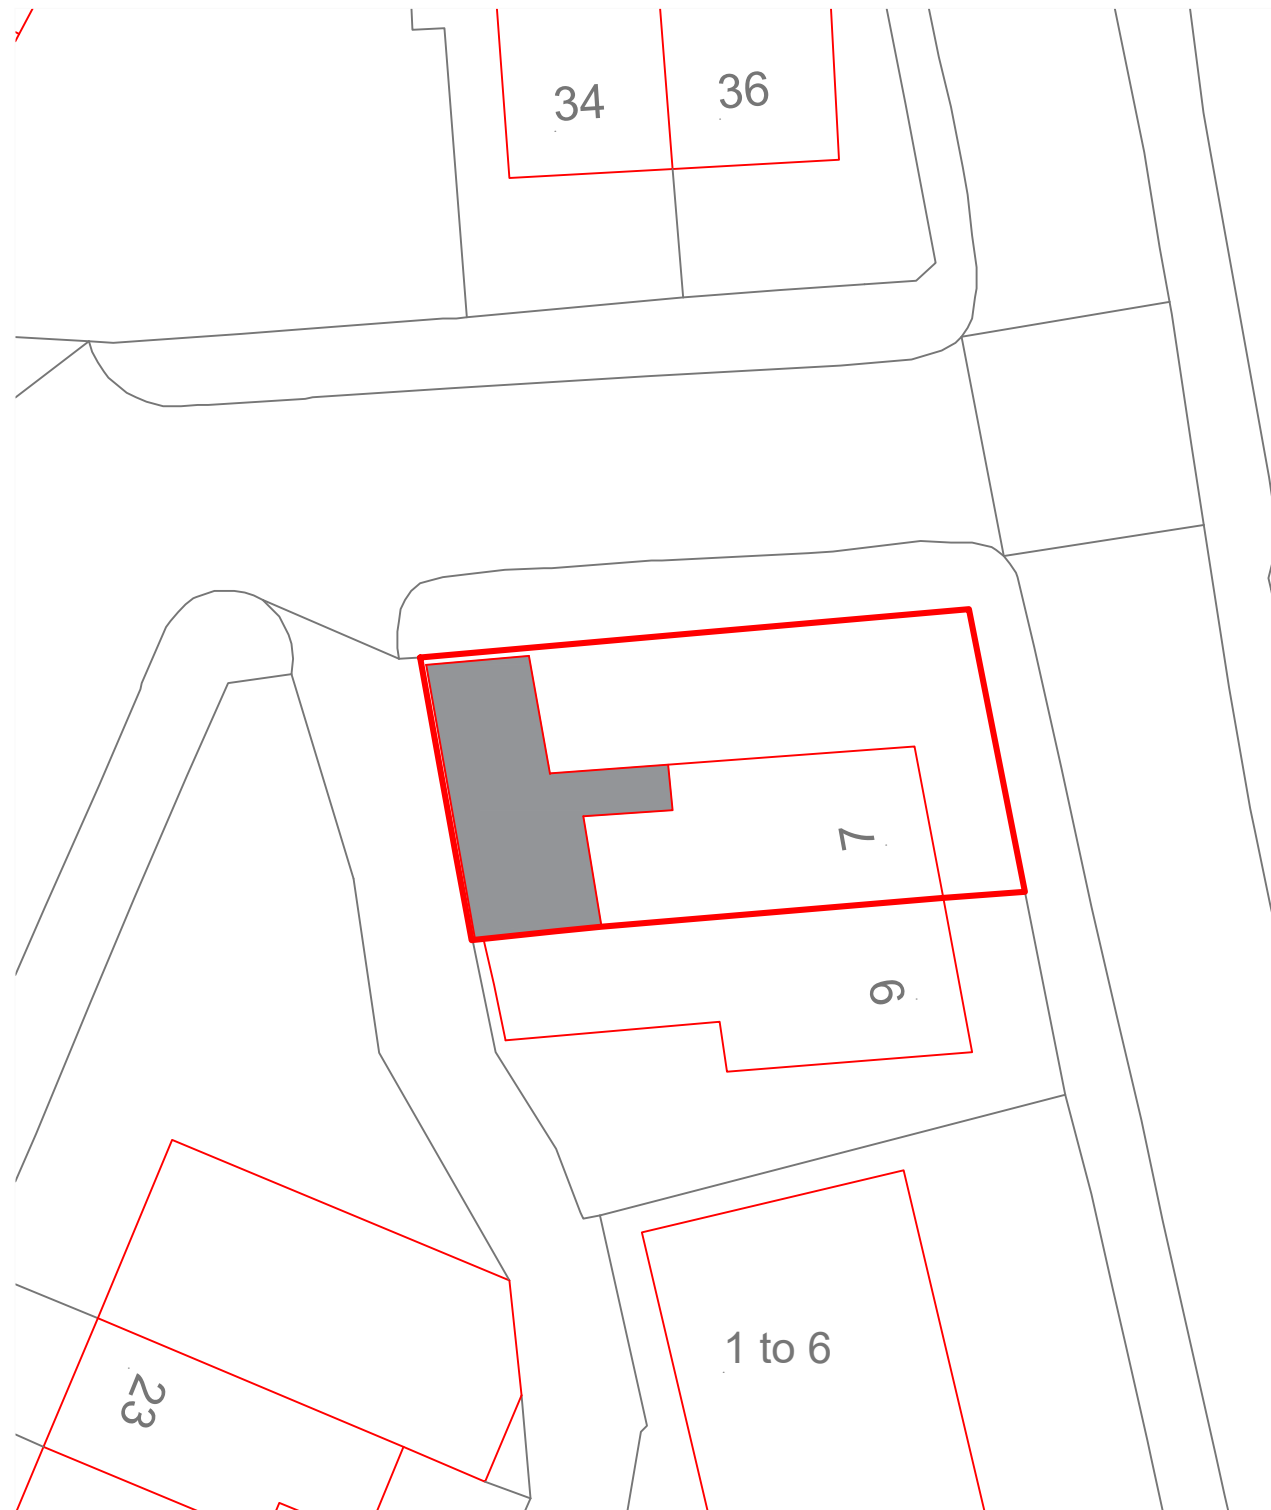

Location Plan

Scale 1:1250

DAVIS Group

DESIGN | SURVEY | MANAGE

www.davisgroupplans.co.uk
email: davis-group@outlook.com
telephone: 07852002001

SINGLE STOREY
REAR EXTENSION

DRAWING TITLE:

SITE PLANS

CLIENT:

Name: Mr J Burns
7 Station Road,
Poulton-le-Fylde,
FY6 7HU

SCALE:

As Shown

DRAWN BY:

MD

DRAWING NO:

DG - 23 - 006- BUR

REV:

A

Proposed Site Plan

Scale 1:250