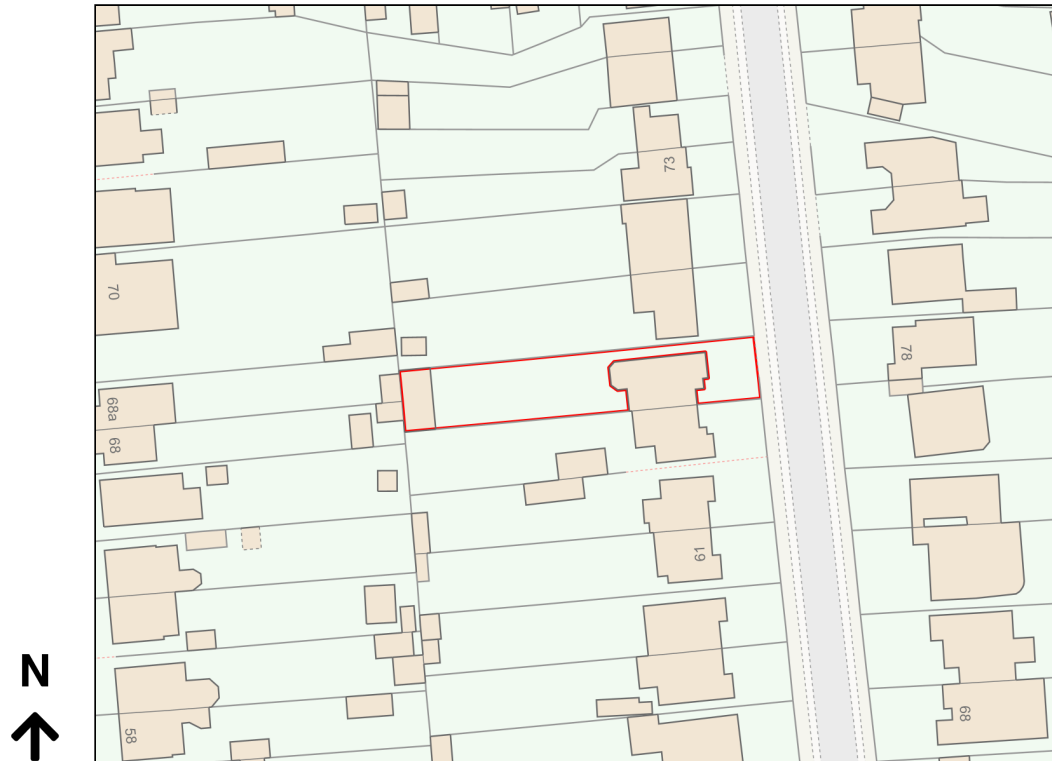

# Location Plan

Site Address: 67, Chestnut Avenue, Grays, RM16 2UH

Date Produced: 02-Apr-2024

Scale: 1:1250 @A4

Planning Portal Reference: PP-12943716v1