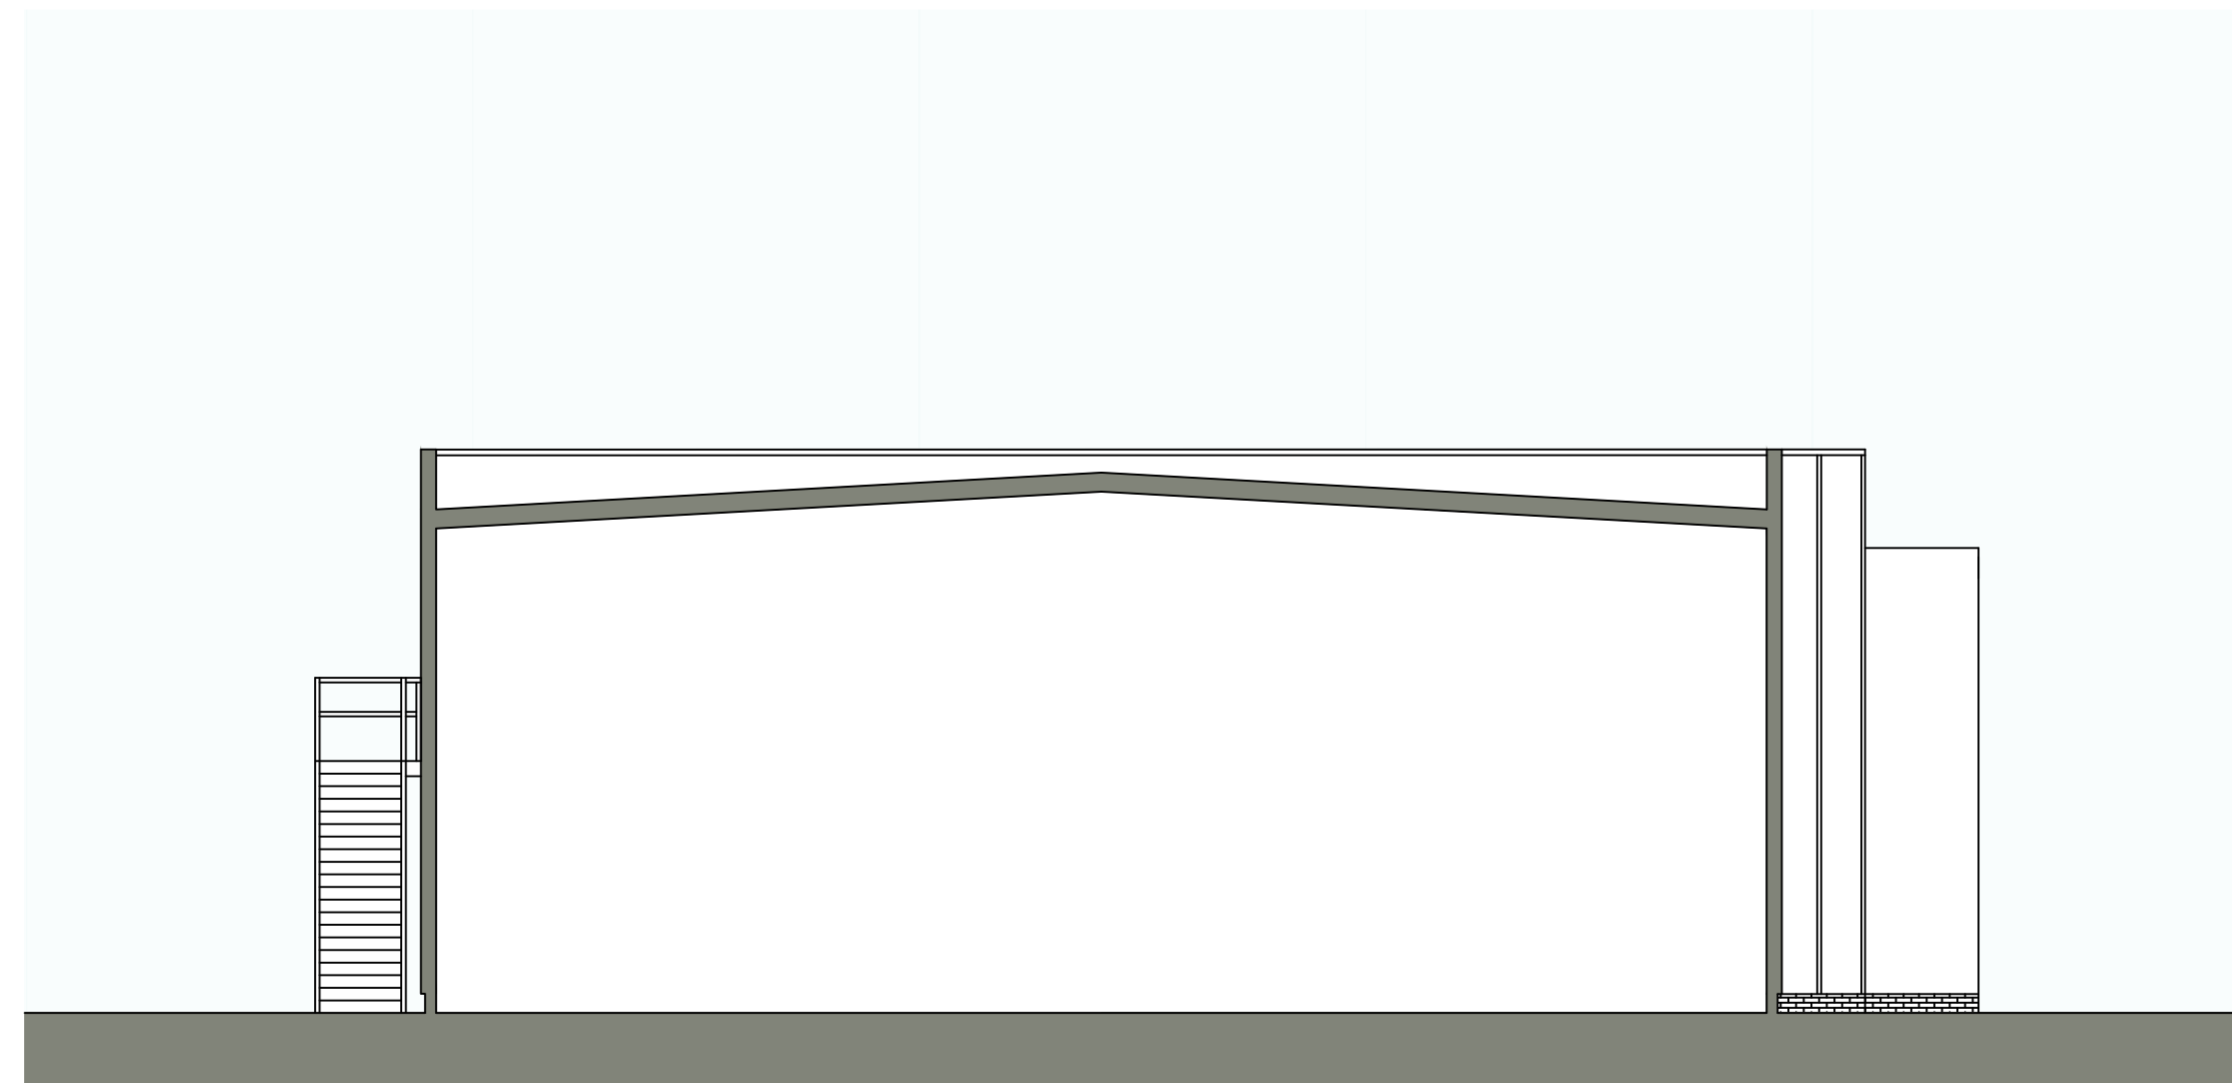

West section
@ 1:100