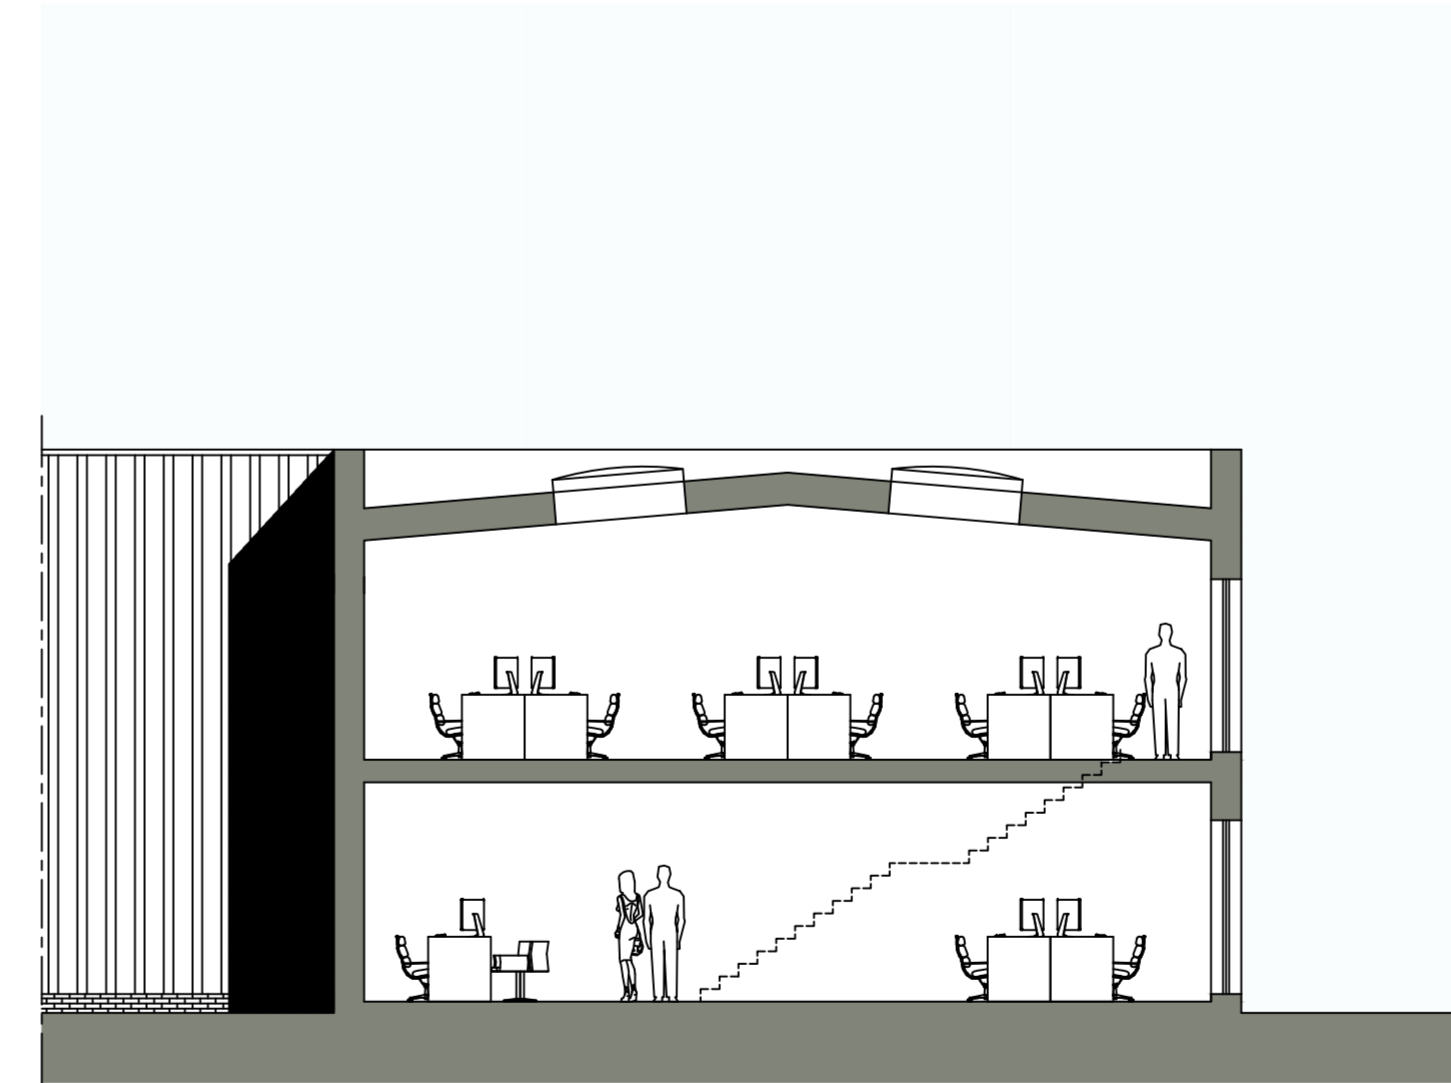

Office section
@ 1:100

Drawing
Floor Plan & Section A1