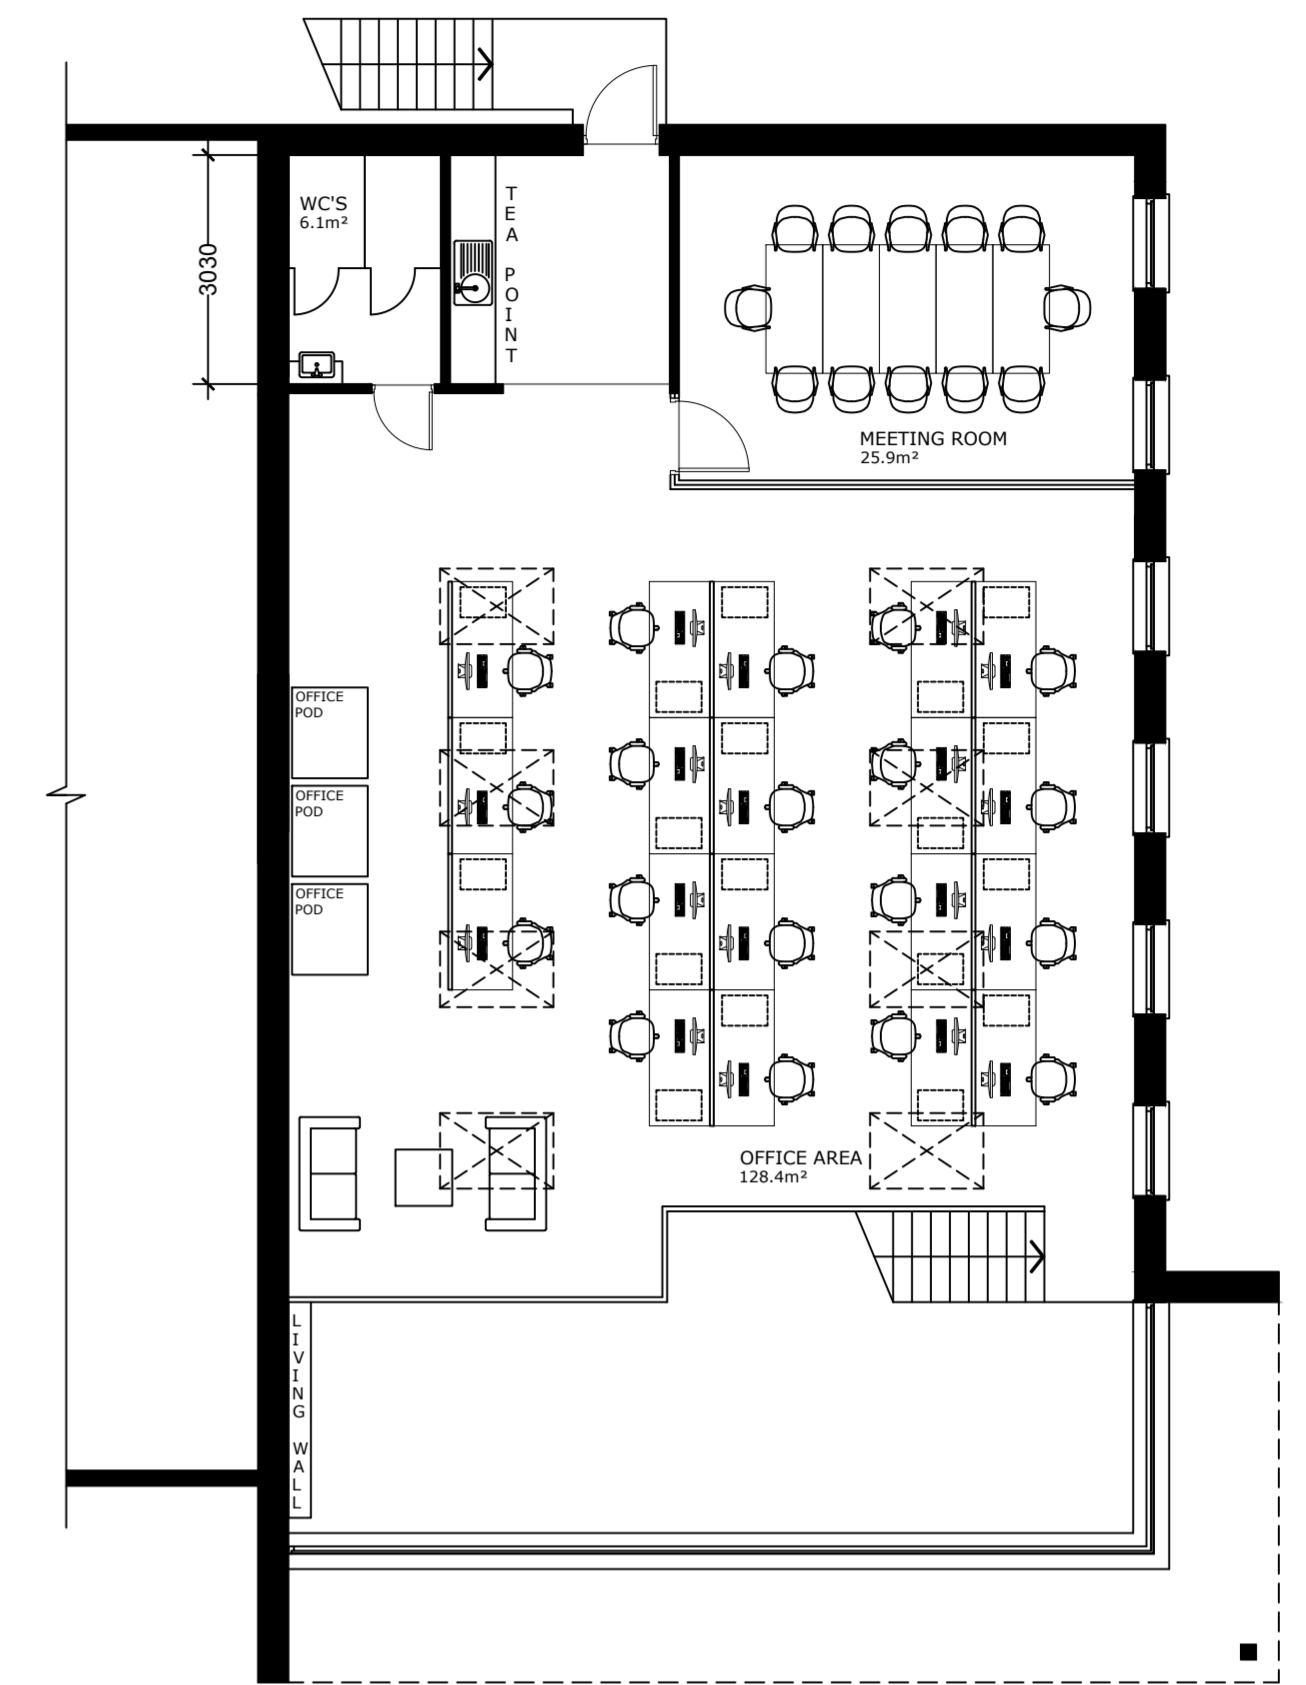

First floor plan
@ 1:100