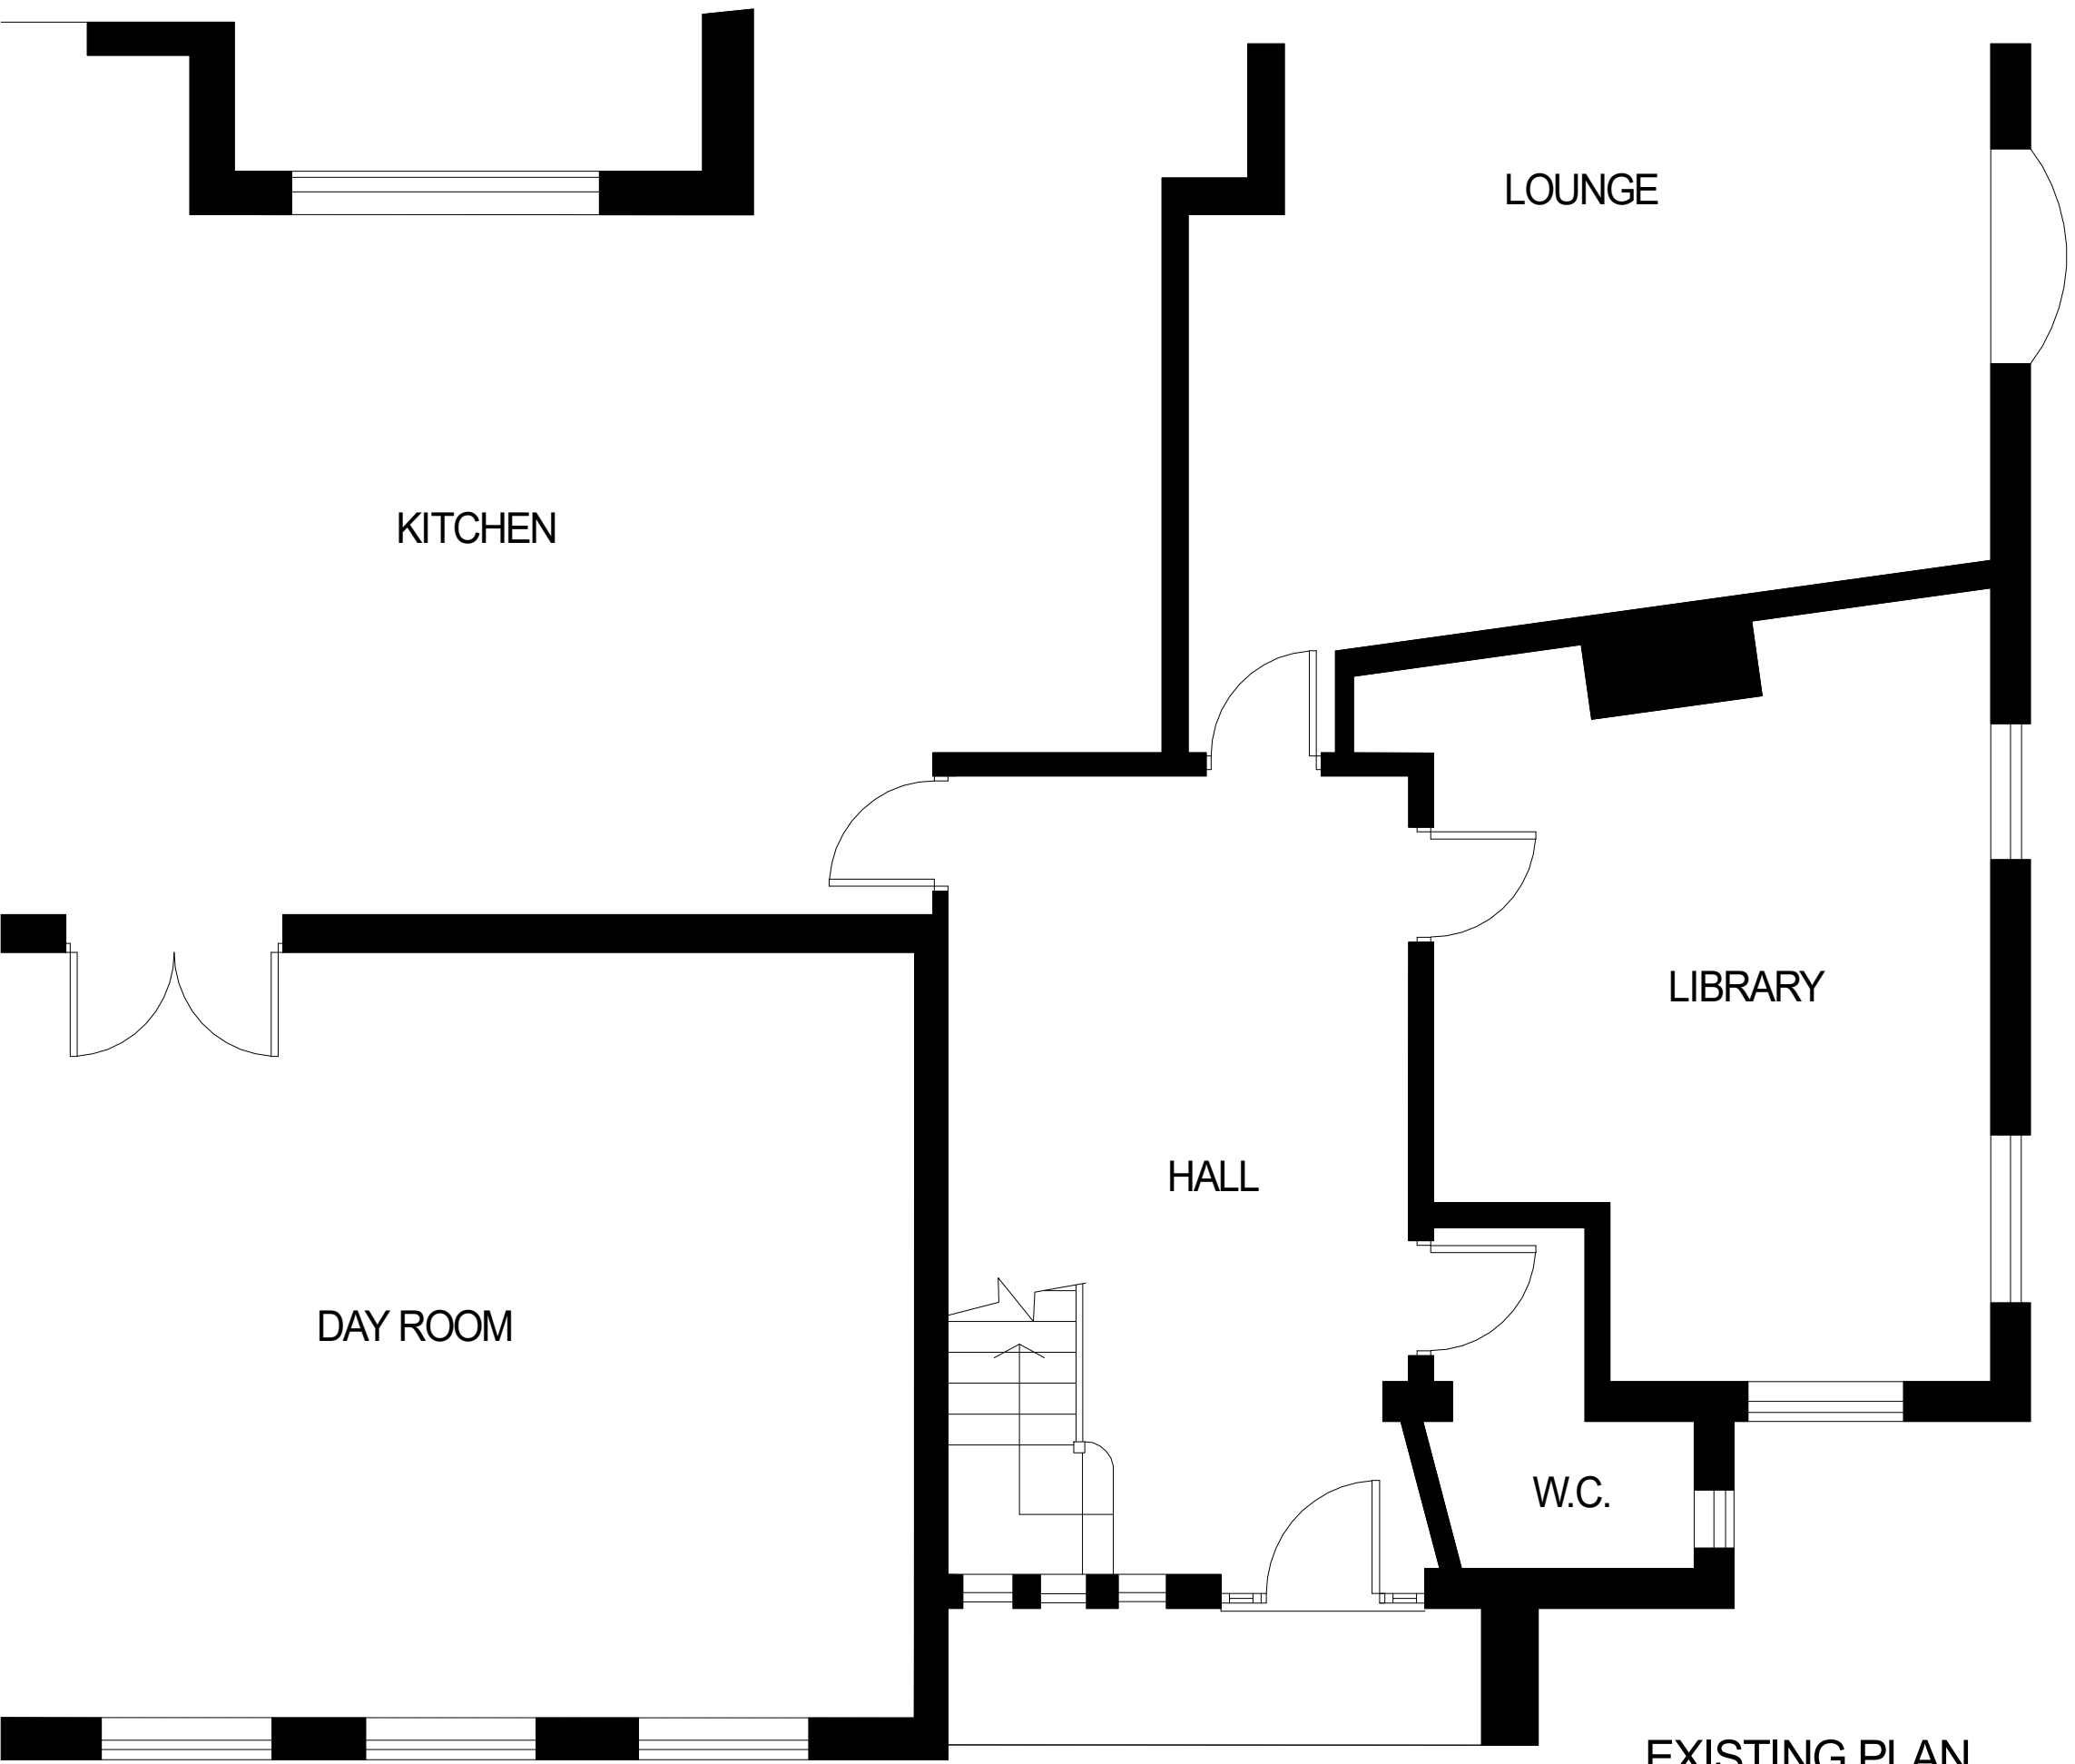

PLANNING DRAWING  
All dimensions to be confirmed on site

April 24 - scale bar added

	<b>design</b> <b>connexions</b>	Architectural Limited	
		25 Linsdale Gardens Gedling Nottingham NG4 4GY e-mail: designconnexions@gmail.com	
Drg.No. A0524/1A		Ref.No.	
Client MR V. MENON SOUTHLANDS 28 WELTON OLD ROAD WELTON EAST RIDING HU15 1NU		Drawn RC	
		scale 1:50 @ A3	
		Date: March 2024	