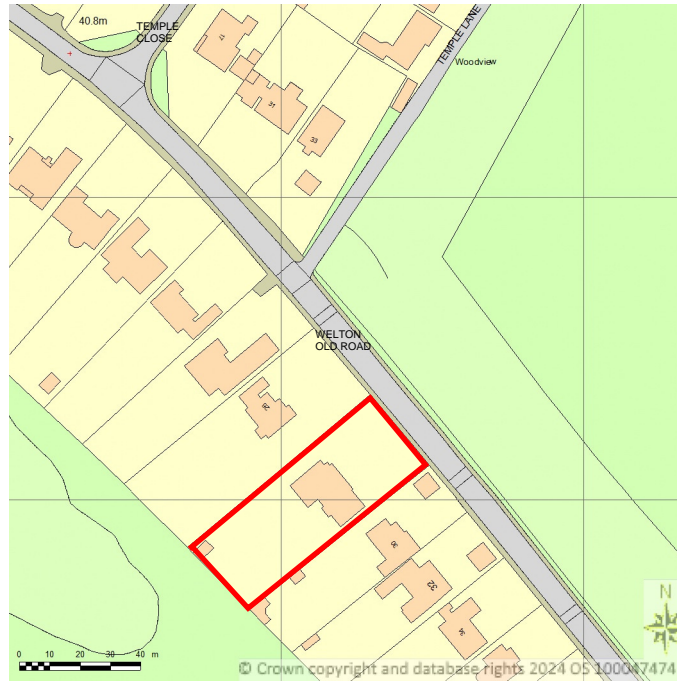

SITE LOCATION PLAN
AREA 5 HA
SCALE 1:2500 on A4
CENTRE COORDINATES: 496422, 427052

Supplied by Streetwise Maps Ltd
www.streetwise.net
Licence No: 100047474
05/04/2024 21:33:03