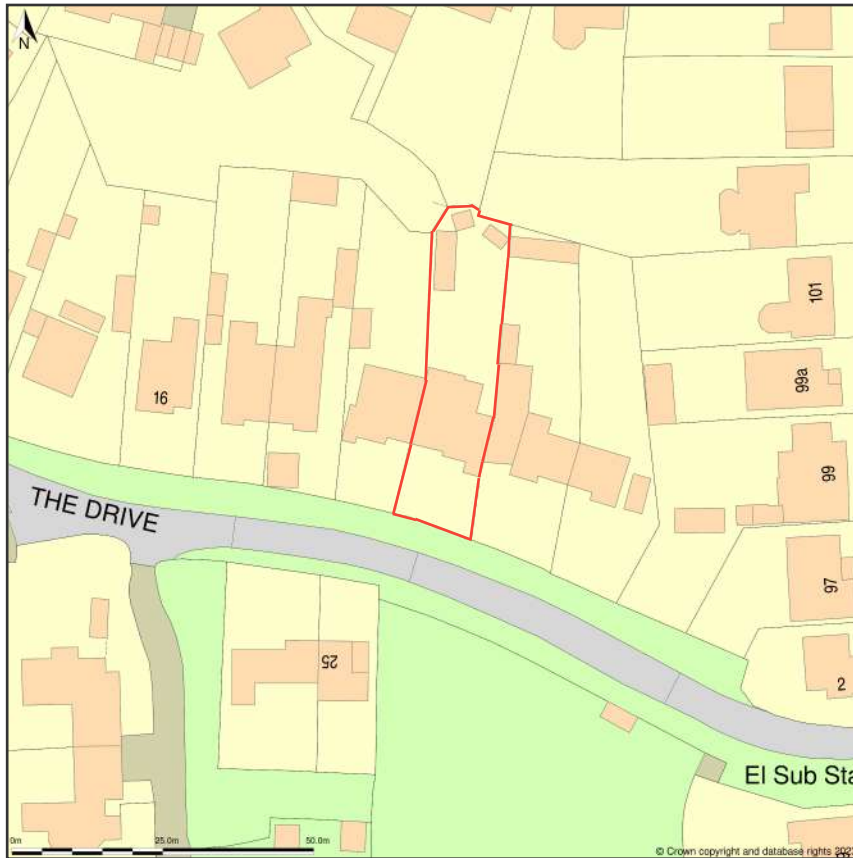

8, The Drive, Wraysbury, Staines, Windsor And Maidenhead, TW19 5ES

Location Plan shows area bounded by: 499838.38, 174813.06, 499979.8, 174954.48 (at a scale of 1:1250), OSGridRef: SU99907488. The representation of a road, track or path is no evidence of a right of way. The representation of features as lines is no evidence of a property boundary.

Produced on 6th Nov 2023 from the Ordnance Survey National Geographic Database and incorporating surveyed revision available at this date. Reproduction in whole or part is prohibited without the prior permission of Ordnance Survey. © Crown copyright 2023. Supplied by www.buyaplan.co.uk a licensed Ordnance Survey partner (100053143). Unique plan reference: #00858818-6E99C7.