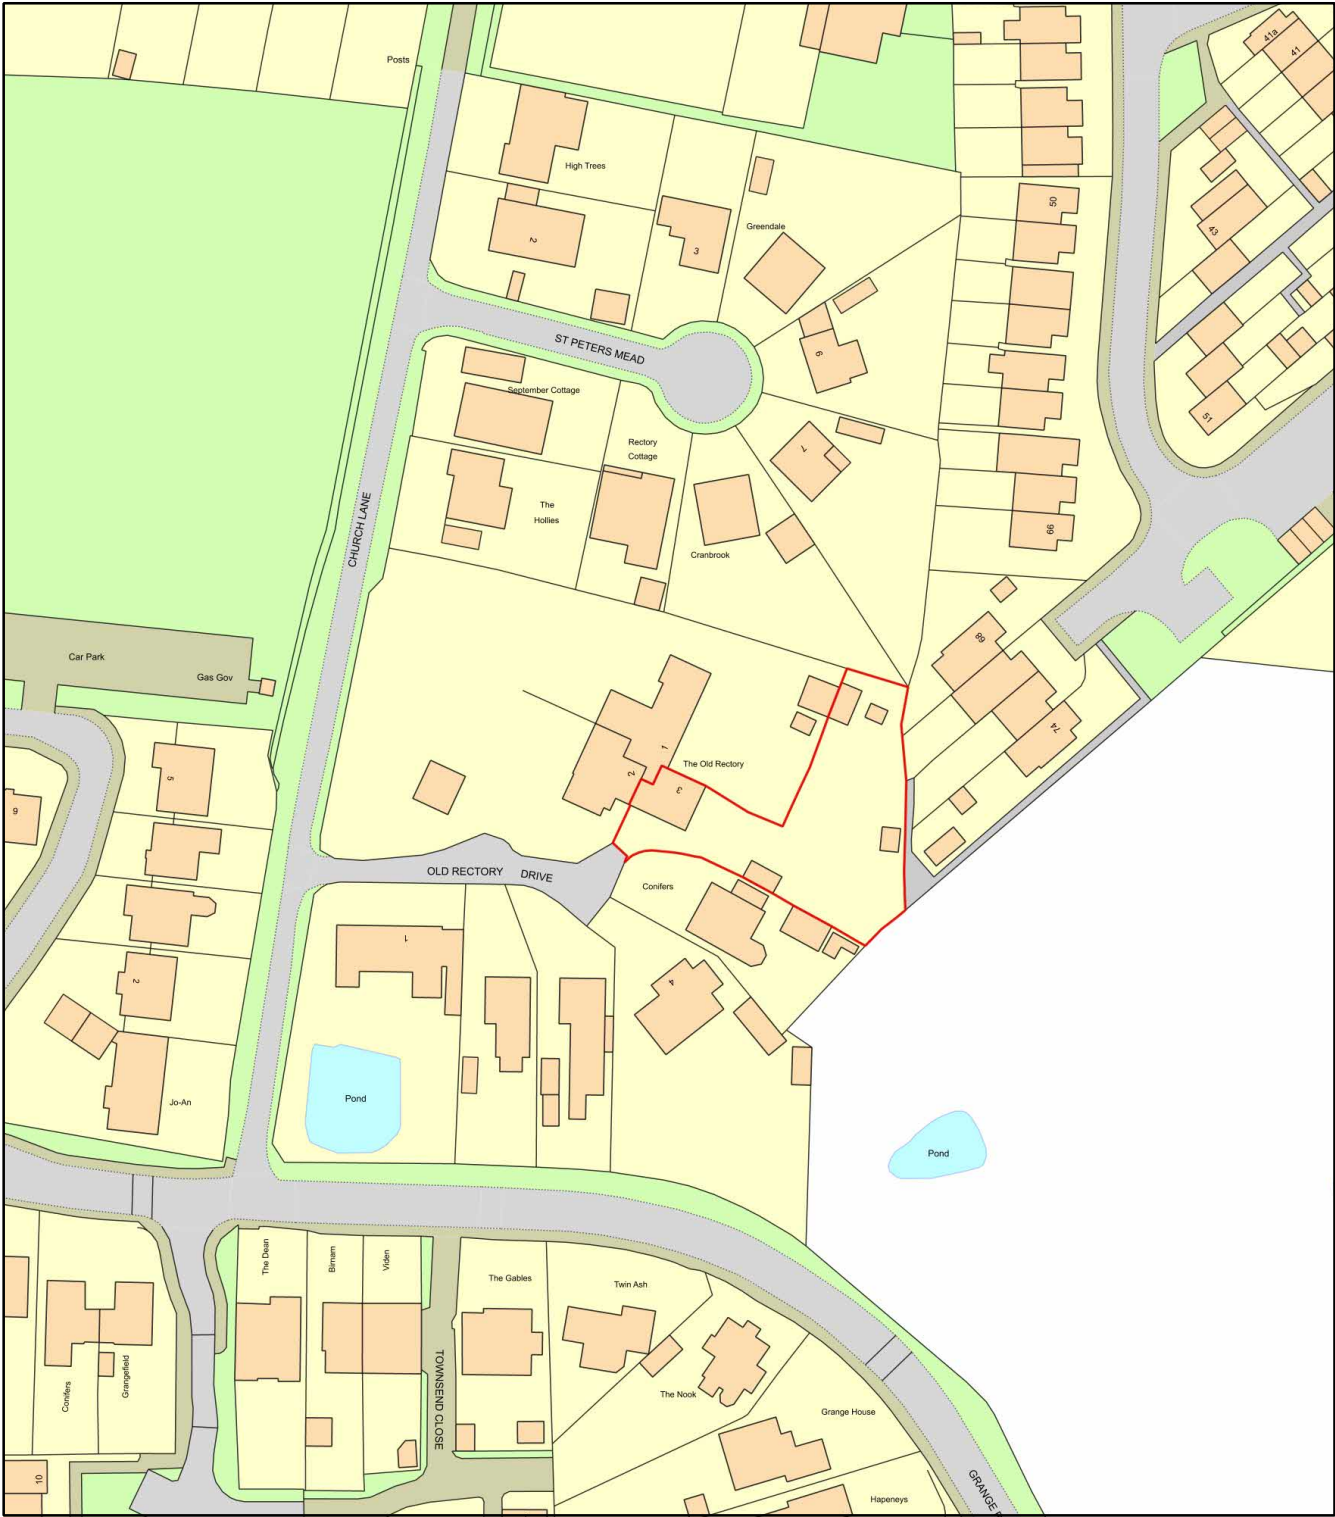

# 3 The Old Rectory - Location Plan

Plan Produced for: [Redacted]

Date Produced: 14 Oct 2022

Plan Reference Number: TQRQM22287105827098

Scale: 1:1250 @ A4