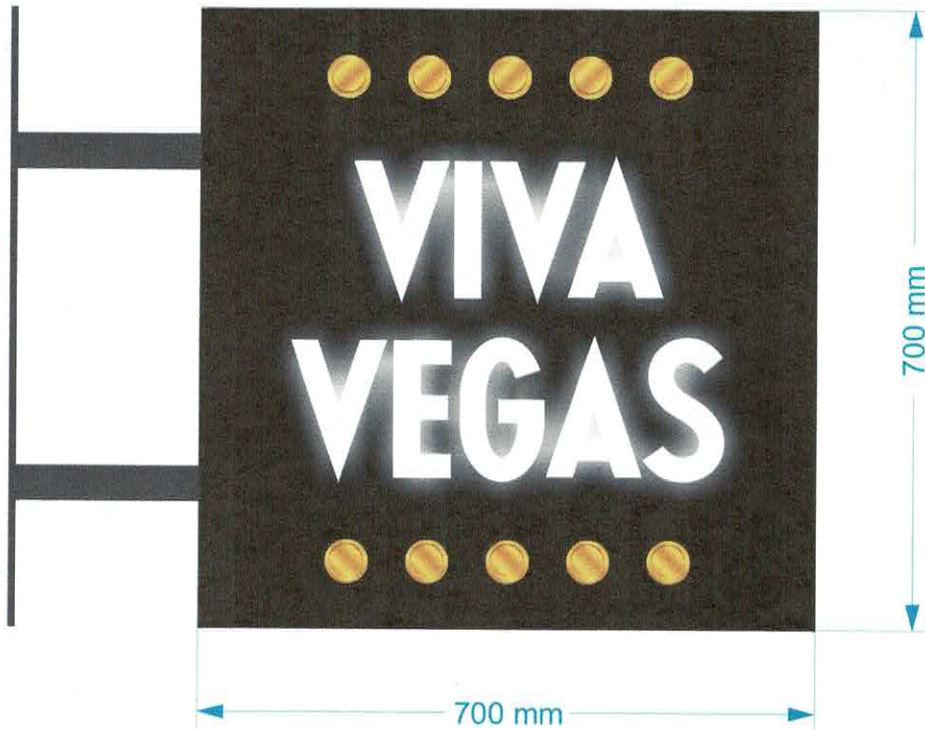

Example of Built Up Face Illuminated

Proposed

Option 1 - Viva Vegas + Stars - Built Up Face Illuminated

Casino Slots + Coins - 15mm Push Through Built Up Halo Illuminated

*15mm Push Through*

Sale Rep .....	Alex Robinson	Date .....	07/03/24
Drawn By .....	J.Martin	Ref .....	Fascia Signage
Client .....	Viva Vegas	Status .....	Pending
Address .....	75 Lumley Rd, Skegness, PE25 3LS	Revision .....	V5

**Proposed**

**Item 2 – Projection Sign**

CNC cut 3mm aluminium panels powder coated black with 10mm push through letter and coins. Coins to have digitally printed translucent graphics to face. Panels to be fixed to aluminium box section frame work, all to be powder coated black. Internally illuminated with white LEDs for face illumination.