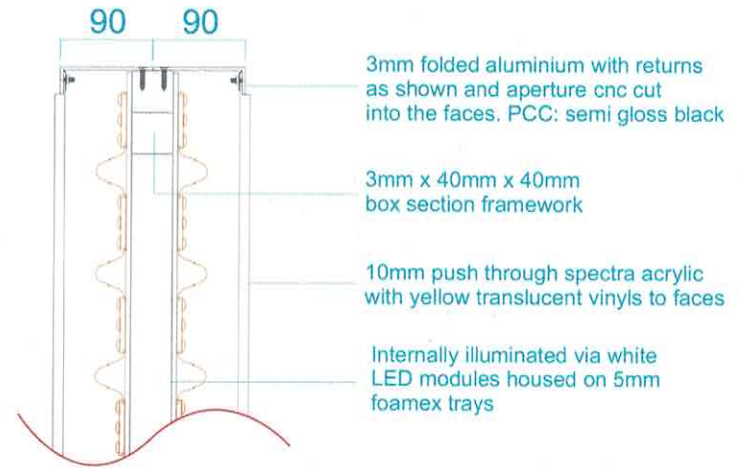

Example of Built Up Face Illuminated

Proposed

Option 1 - Viva Vegas + Stars - Built Up Face Illuminated

Casino Slots + Coins - 15mm Push Through Built Up Halo Illuminated

*15mm Push Through*

Sale Rep .....	Alex Robinson	Date .....	07/03/24
Drawn By .....	J.Martin	Ref .....	Fascia Signage
Client .....	Viva Vegas	Status .....	Pending
Address .....	75 Lumley Rd, Skegness, PE25 3LS	Revision .....	V5

**Proposed**

**Item 2 – Projection Sign**

CNC cut 3mm aluminium panels powder coated black with 10mm push through letter and coins. Coins to have digitally printed translucent graphics to face. Panels to be fixed to aluminium box section frame work, all to be powder coated black. Internally illuminated with white LEDs for face illumination.