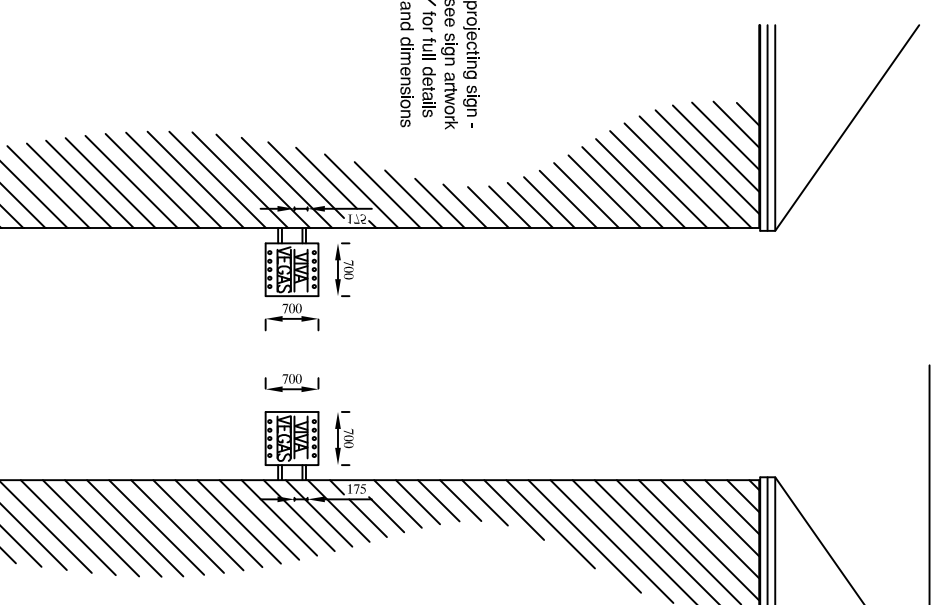

Proposed alterations and new shopfront to:
Viva Vegas Amusements
75 Lumley Road
Skegness

For Springsstate Ltd
Replacement shopfront and signs

218 Burgh Road, Skegness
Lincolnshire PE25 2LQ Tel: 07887 950292
Date December 2023
Scale 1:50 1:100 1:200 @A3

Drawing no. 4625-07