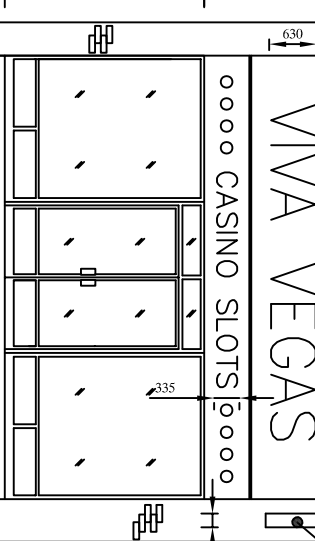

Proposed alterations and new shopfront to:
Viva Vegas Amusements
75 Lumley Road
Skegness

For Springsstate Ltd
Replacement shopfront and signs

218 Burgh Road, Skegness
Lincolnshire PE25 2LQ Tel: 07887 950292
Date December 2023
Scale 1:50 1:100 1:200 @A3

Drawing no. 4625-07