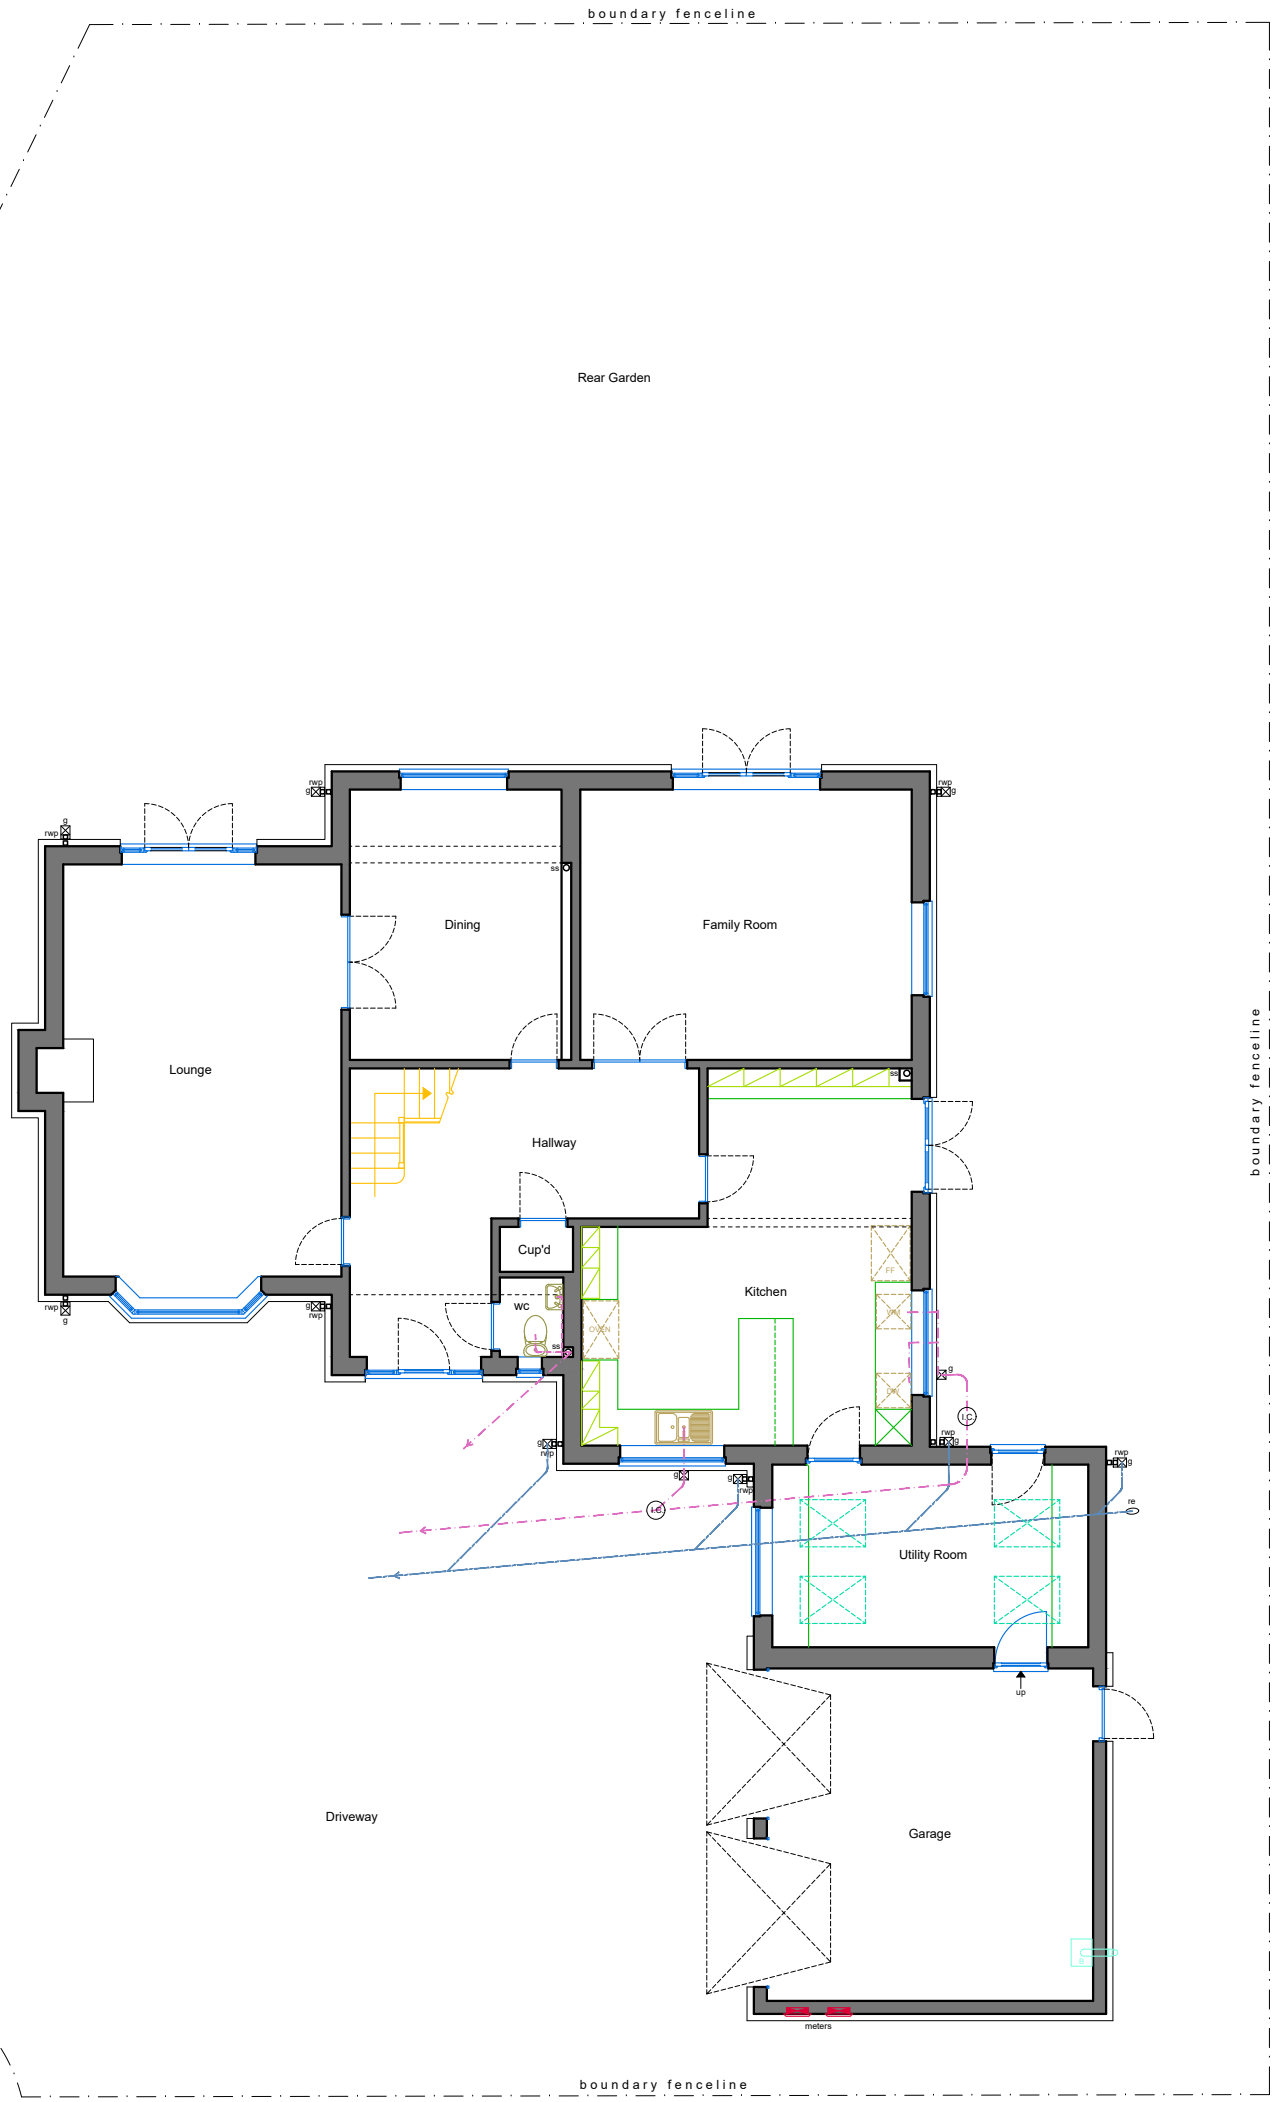

Site Location
Scale 1:1250 @ A3 size

Site Layout
Scale 1:125 @ A3 size

Scale 1:125 @ A3 April 2024

9 Danesbrook Court, Ingleby Barwick
Stockton-on-Tees. TS17 0QX
EXISTING
Ground Floor Plan & Site Layout