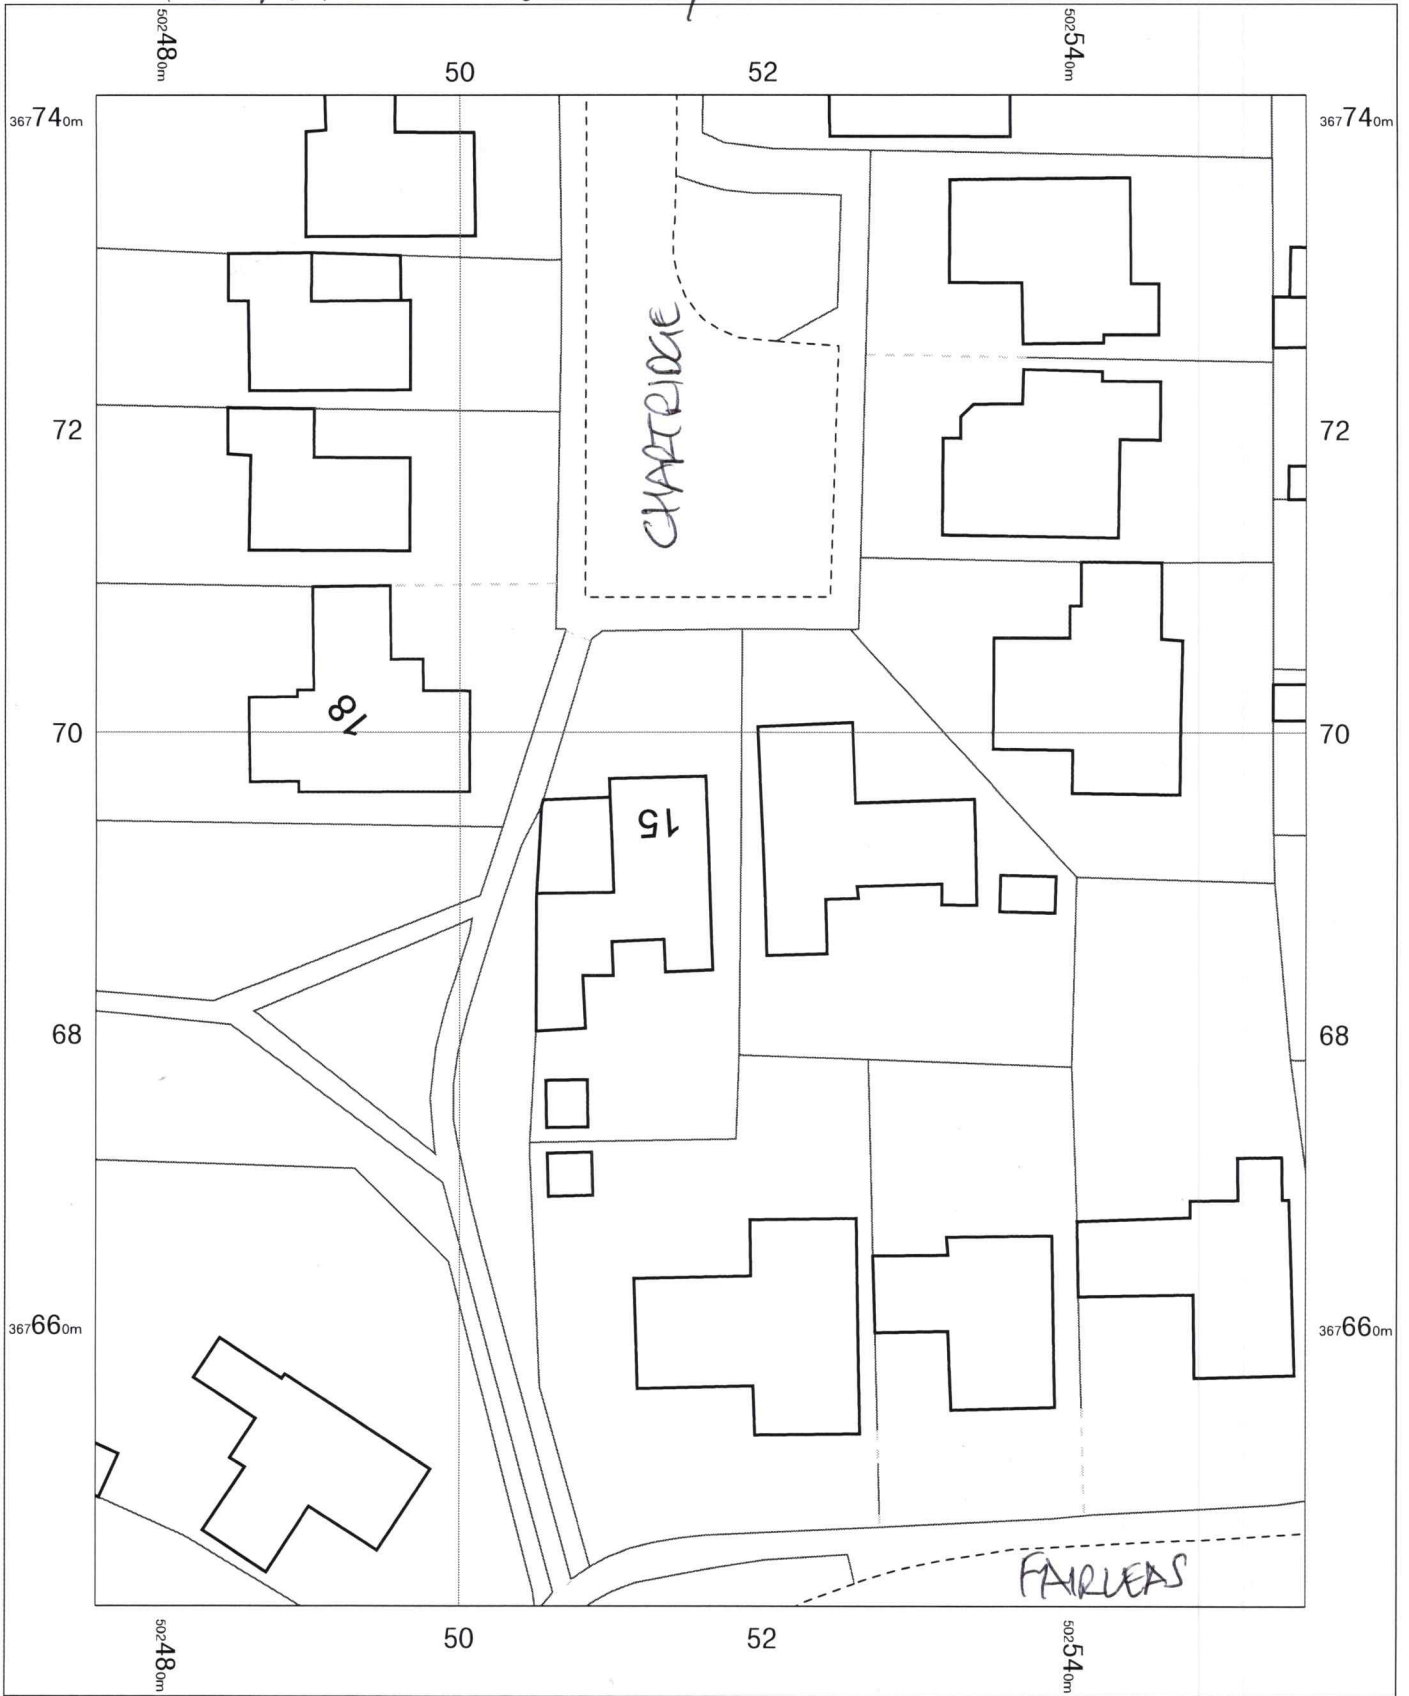

EXISTING BLOCK PLAN 1/500

OS MasterMap 1250/2500/10000 scale
Friday, March 22, 2024, ID: JEW-01156422
maps.johnwright.com

1:500 scale print at A4, Centre: 502516 E, 367692 N

© Crown Copyright Ordnance Survey. Licence no.
AC0000805567