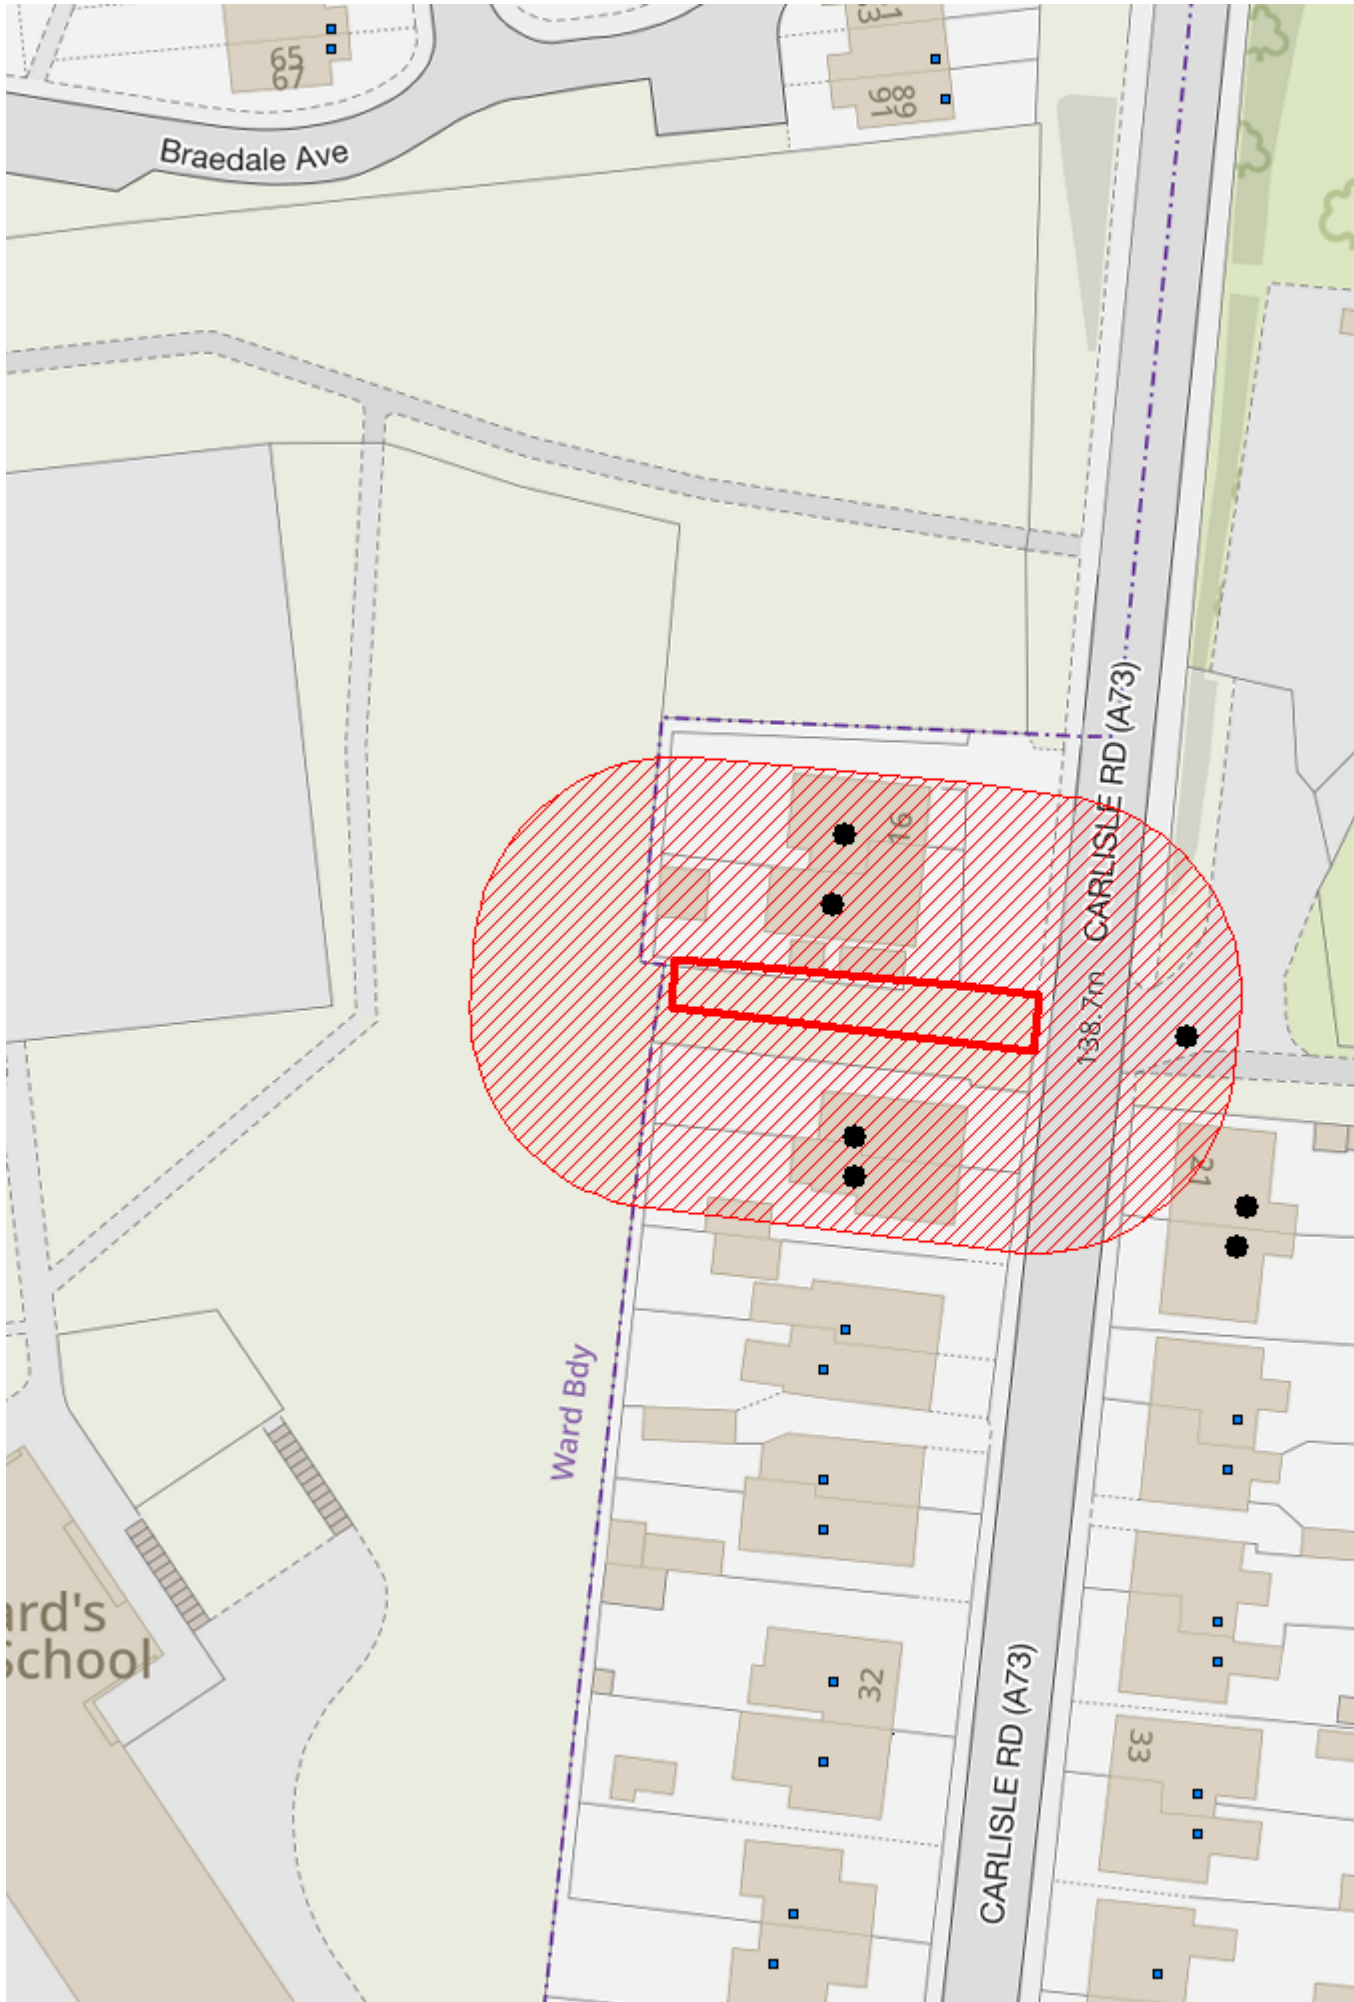

Application Number: 24/00346/FUL

Neighbours Notified at:

23 Carlisle Road, Airdrie, North Lanarkshire, ML6 8AA

21 Carlisle Road, Airdrie, North Lanarkshire, ML6 8AA

22 Carlisle Road, Airdrie, North Lanarkshire, ML6 8AA

16 Carlisle Road, Airdrie, North Lanarkshire, ML6 8AA

20 Carlisle Road, Airdrie, North Lanarkshire, ML6 8AA

Braedale Ave

65
67

89
16

138.7m CARLISLE RD (A73)

Ward Bdy

rd's
School

16

21

32

33

CARLISLE RD (A73)