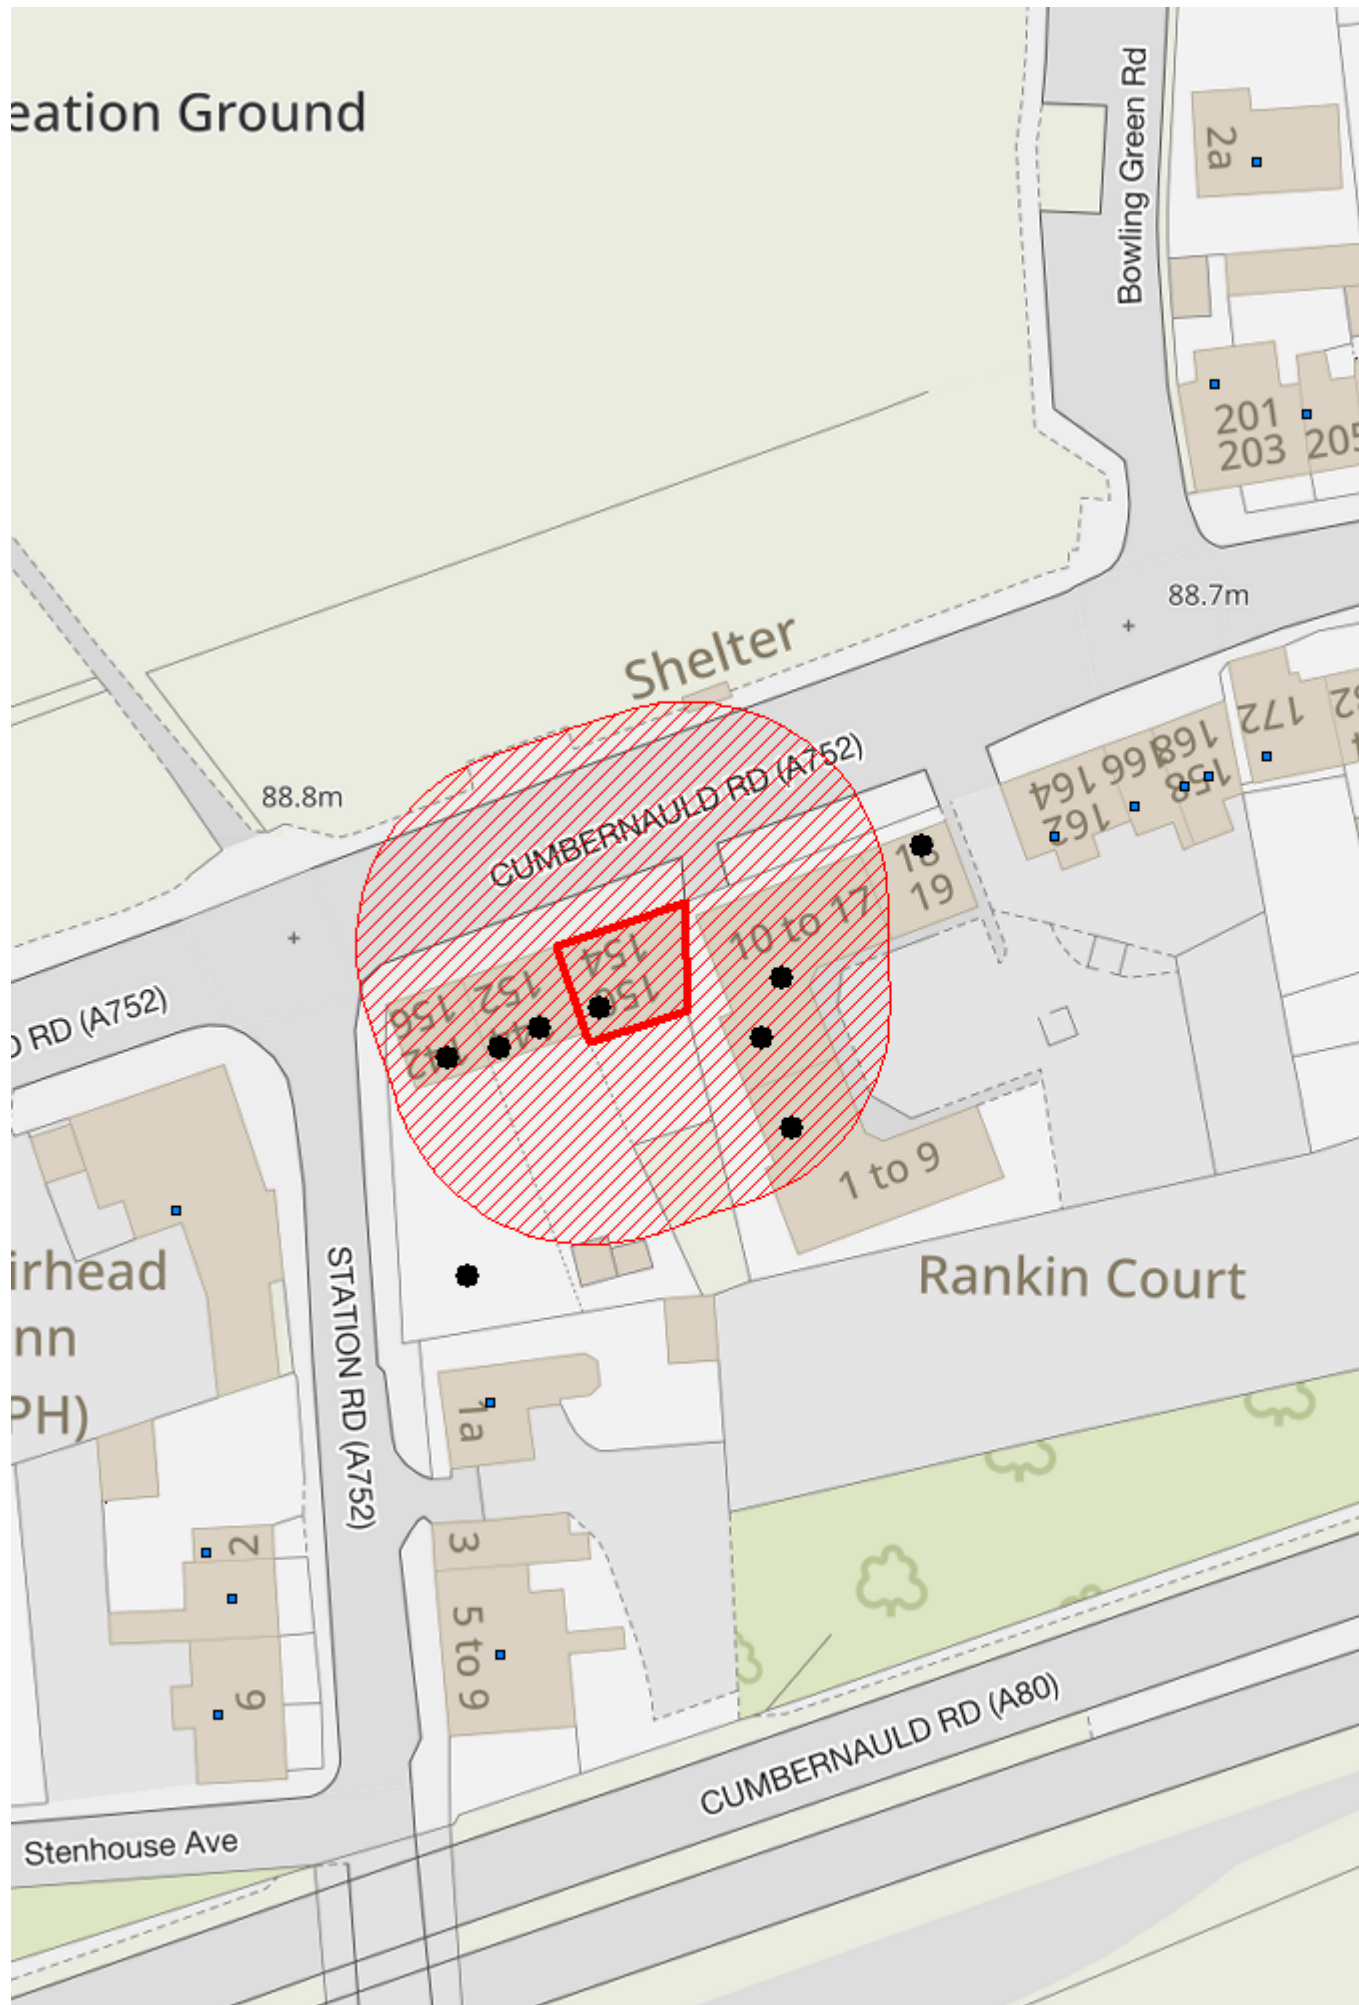

ation Ground

Shelter

CUMBERNAULD RD (A752)

Rankin Court

STATION RD (A752)

CUMBERNAULD RD (A80)

Stenhouse Ave

irhead
nn
PH)

88.8m

88.7m

1 to 9

10 to 17

18
19

1a

3

5 to 9

2

9

2a

201

203

205

162

164

168

158

172

177

2

+