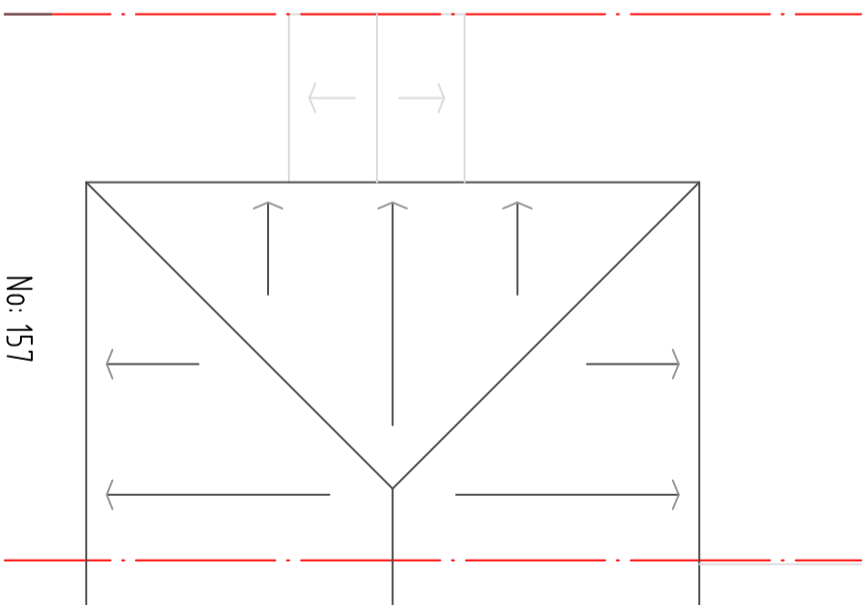

Existing First Floor Plan

Scale 1:500 - Block Plan  
0 10 20

Existing Roof Plan  
(Indicative Only)

No: 1  
Stafford Green

157 FOREST GLADE  
LANGDON HILL, BASILDON, ESSEX, SS16 6SG  
EXISTING FIRST FLOOR & ROOF PLAN  
EXISTING BLOCK PLAN