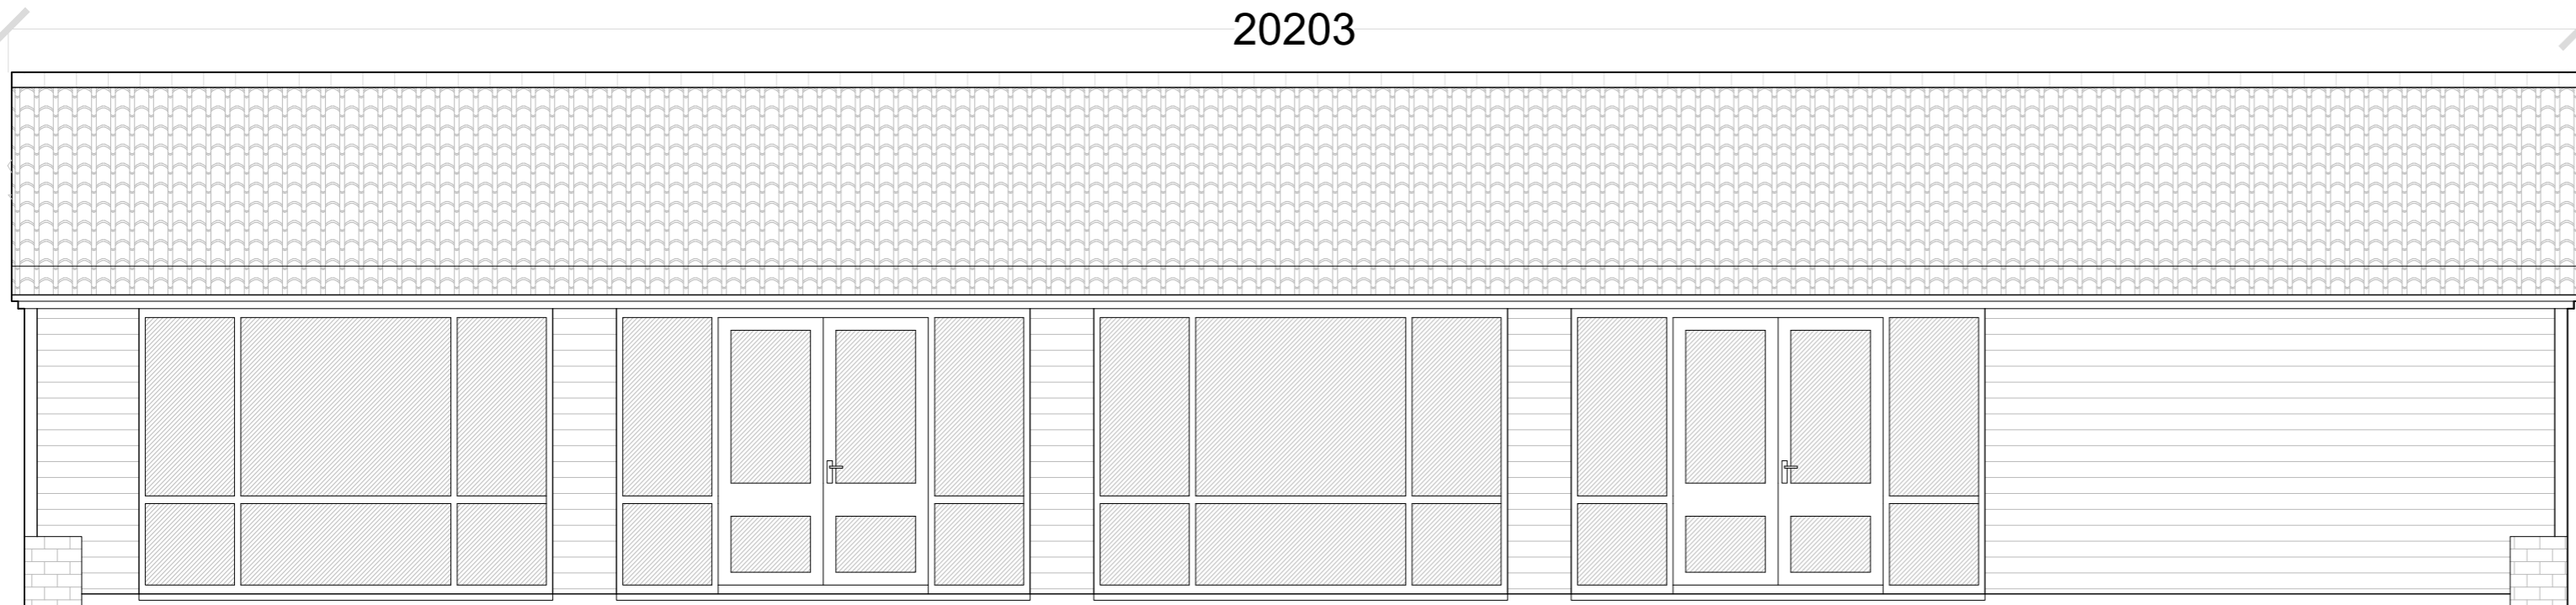

20203

Existing Front Elevation | 1:50

Rev	Date	Description	Checked
Project			
Land East of Courtyard Barn			
Title			
Existing Front Elevation: Barn 3			
Project No.	Scale	Drawing Size	
-	1:50	A2	
Drawing No.	Revision		
13	-		