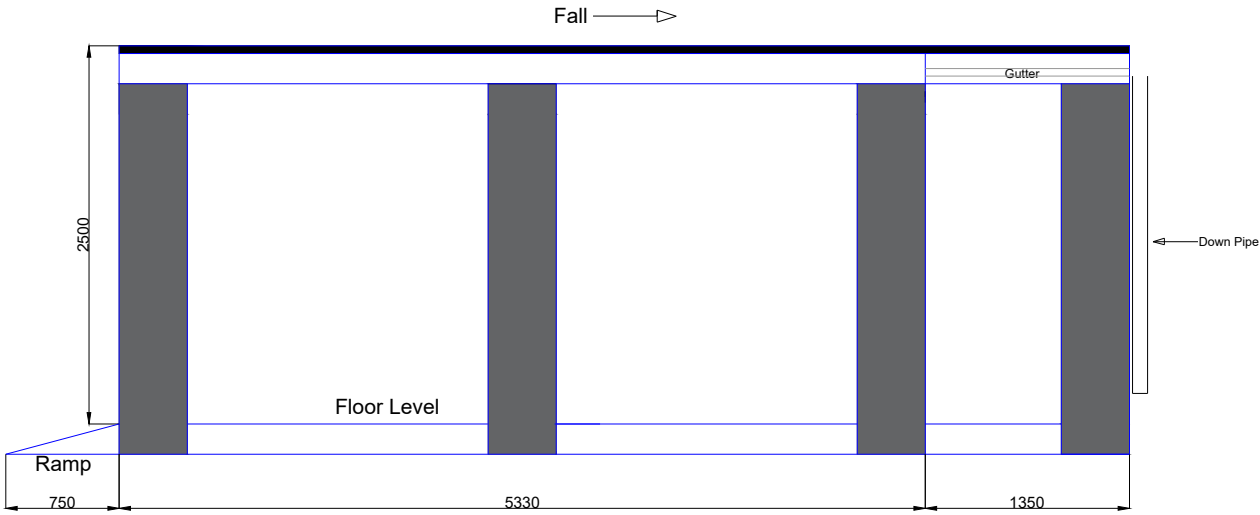

Proposed Garage at rear of 8 Buttery Tce, Fleur de Lys,
Blackwood NP12 3SQ - For Mr C Gould.

Side Elevation