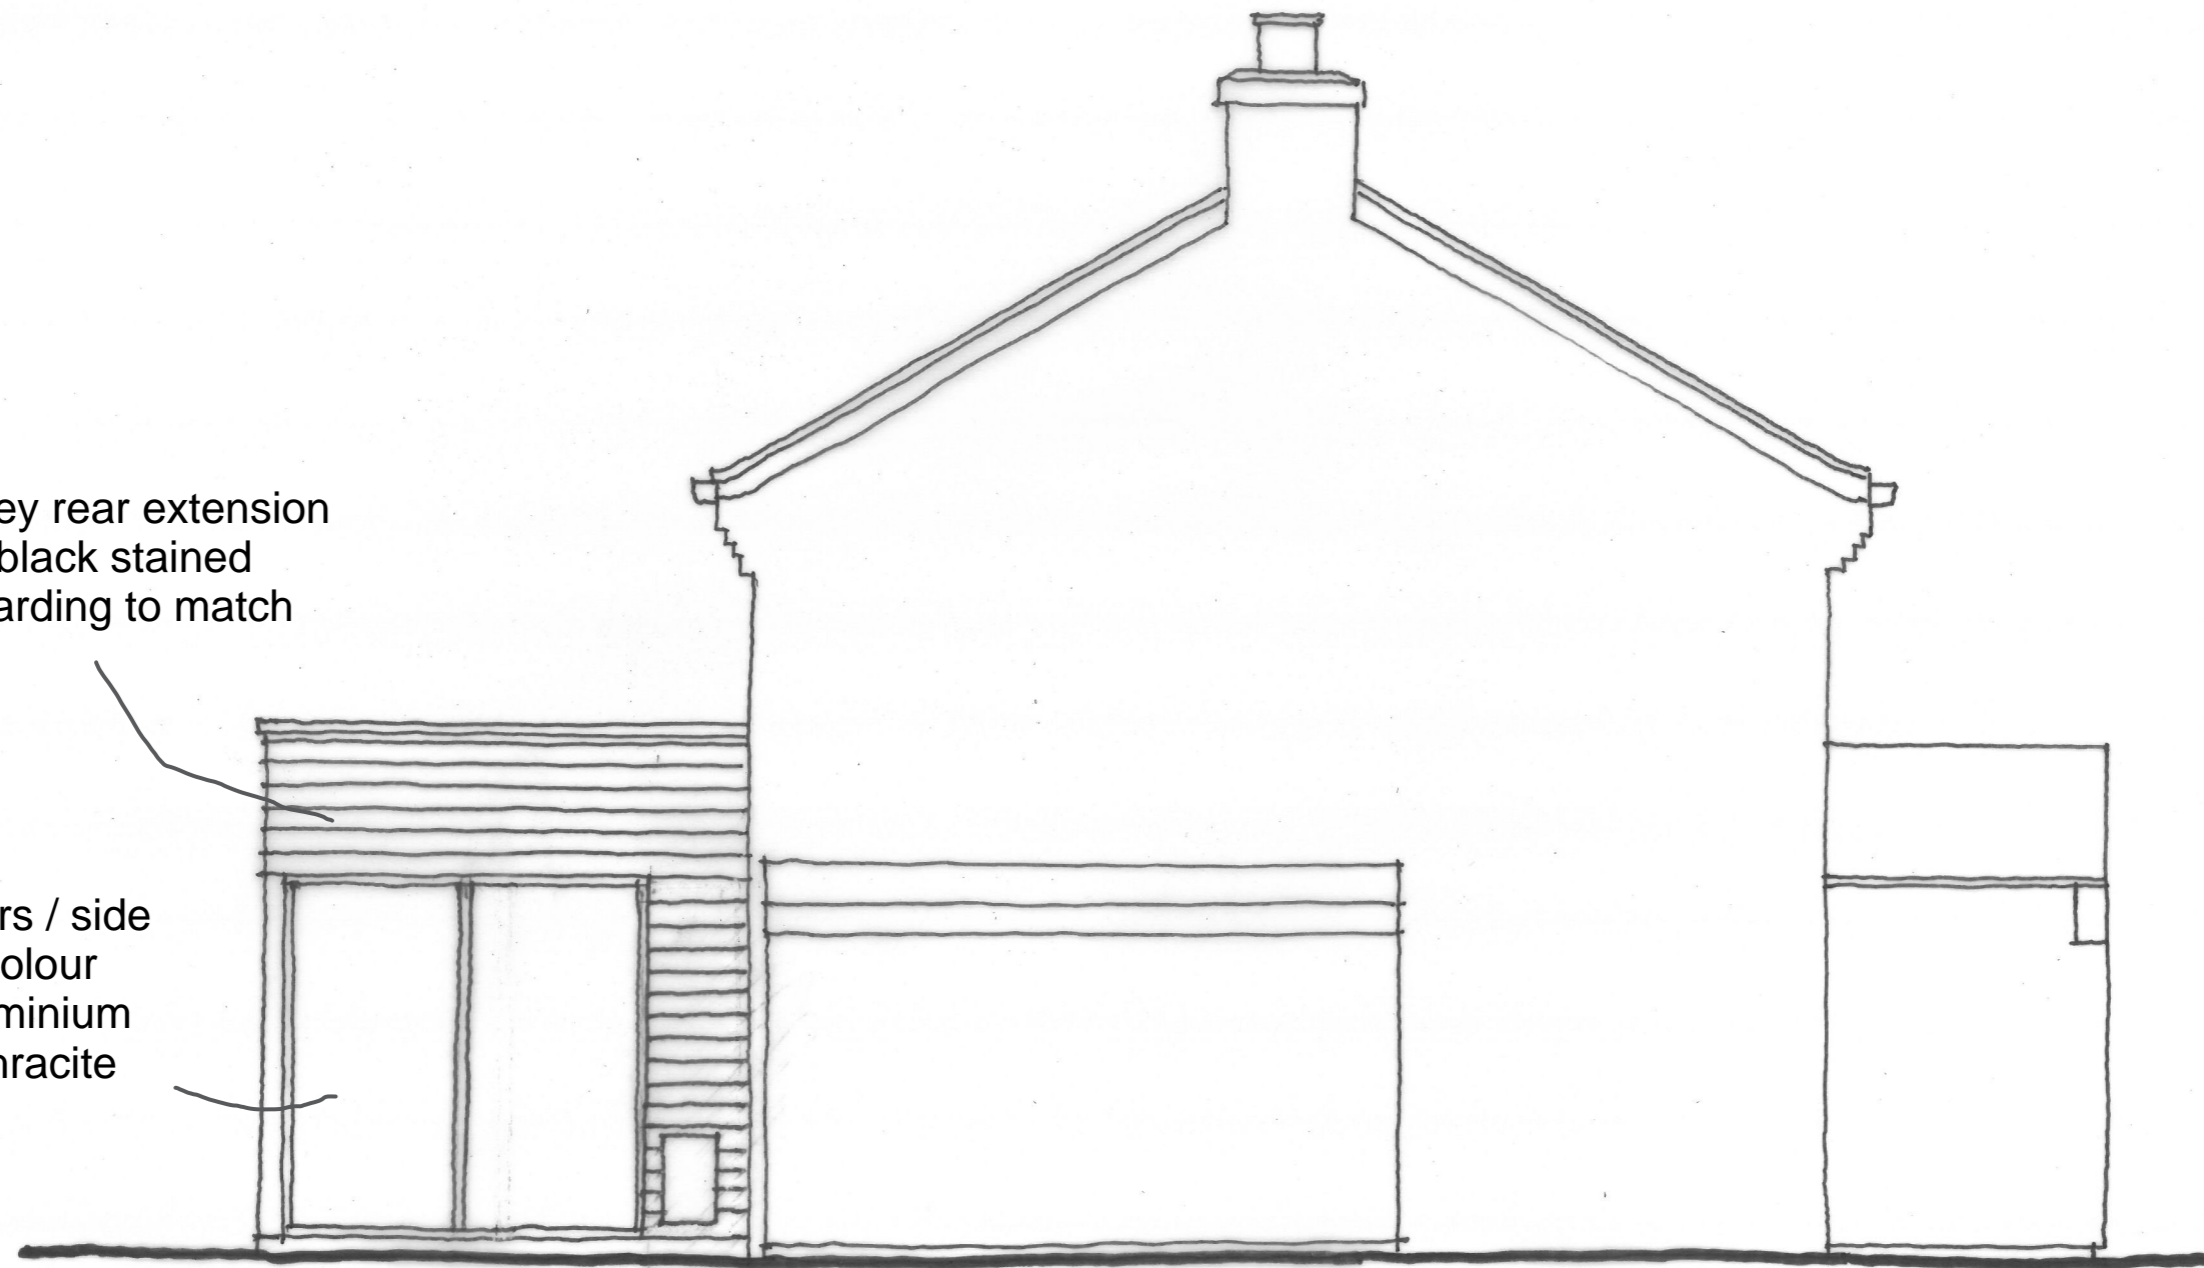

Single storey rear extension
finished in black stained
weatherboarding to match
existing

Bi-fold doors / side
screen in colour
coated aluminium
colour Anthracite
Grey

AXIS ARCHITECTURE / NK PATRICK 1:50@A3

ATHERSTONE HOUSE - CASTLE ACRE / PROPOSED NORTHEAST ELEVATION 27792/11