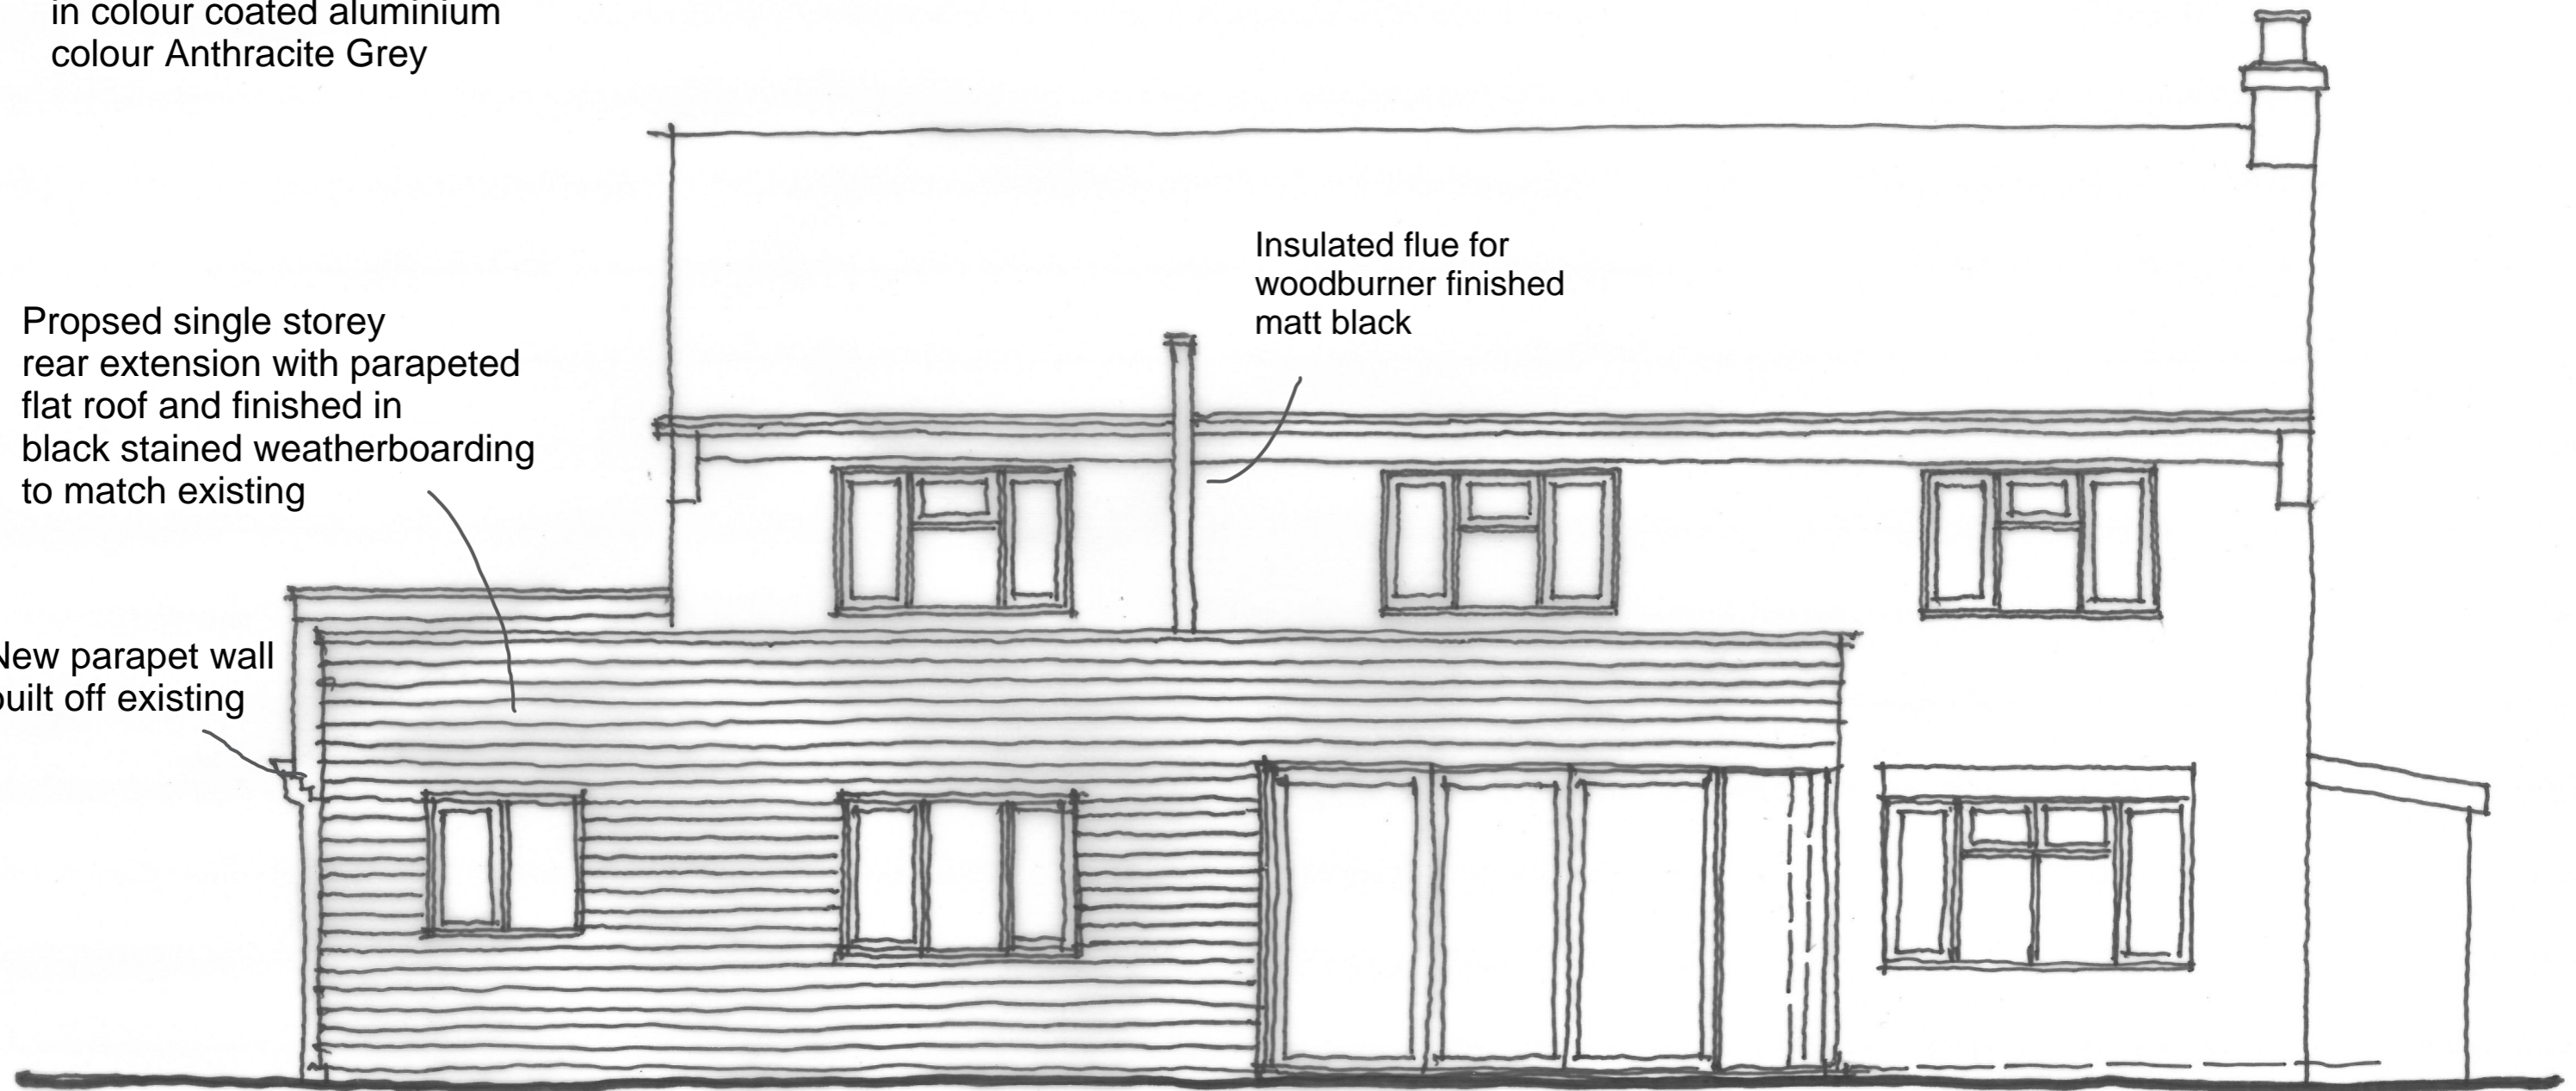

WINDOWS GENERALLY

New windows in white UPVC to match existing

New bi-fold doors and full height fixed return window in colour coated aluminium colour Anthracite Grey

Proposed single storey rear extension with parapeted flat roof and finished in black stained weatherboarding to match existing

New parapet wall built off existing

Insulated flue for woodburner finished matt black

AXIS ARCHITECTURE / NK PATRICK 1:50@A3

ATHERSTONE HOUSE - CASTLE ACRE / PROPOSED SOUTHEAST ELEVATION 27792/10