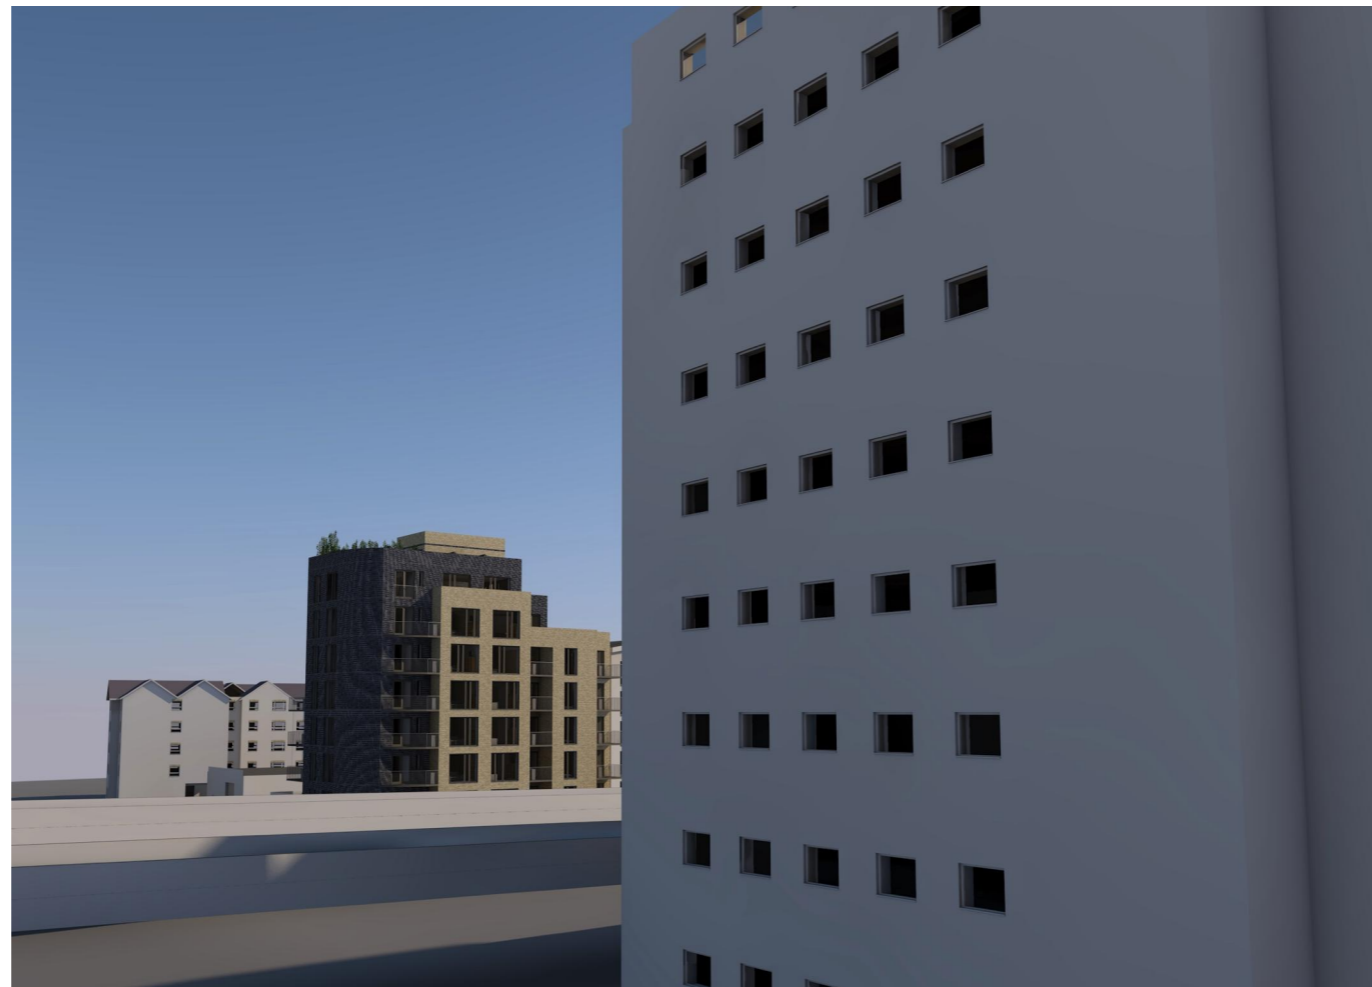

PROPOSAL VIEWED FROM WEST

PROPOSAL VIEWED FROM NORTHWEST

**FLORIAN WINKLER ARCHITECT**

Tel: 01392 840002  
 Mob: 07748515077  
 Email: fphwinkler@googlemail.com  
 Address: Unit 1 Imbert Green Technology  
 Park, Stoke Canon, Exeter EX5 4RJ

2 GLOUCESTER ROAD

LUTON LU1 3HX

PROPOSED

3D VIEWS 2

SCALE

DATE 15/08/2022

**J852 14**

The contractor must verify all dimensions on site before making shop drawings or commencing work of any kind. Scale for planning purposes only.