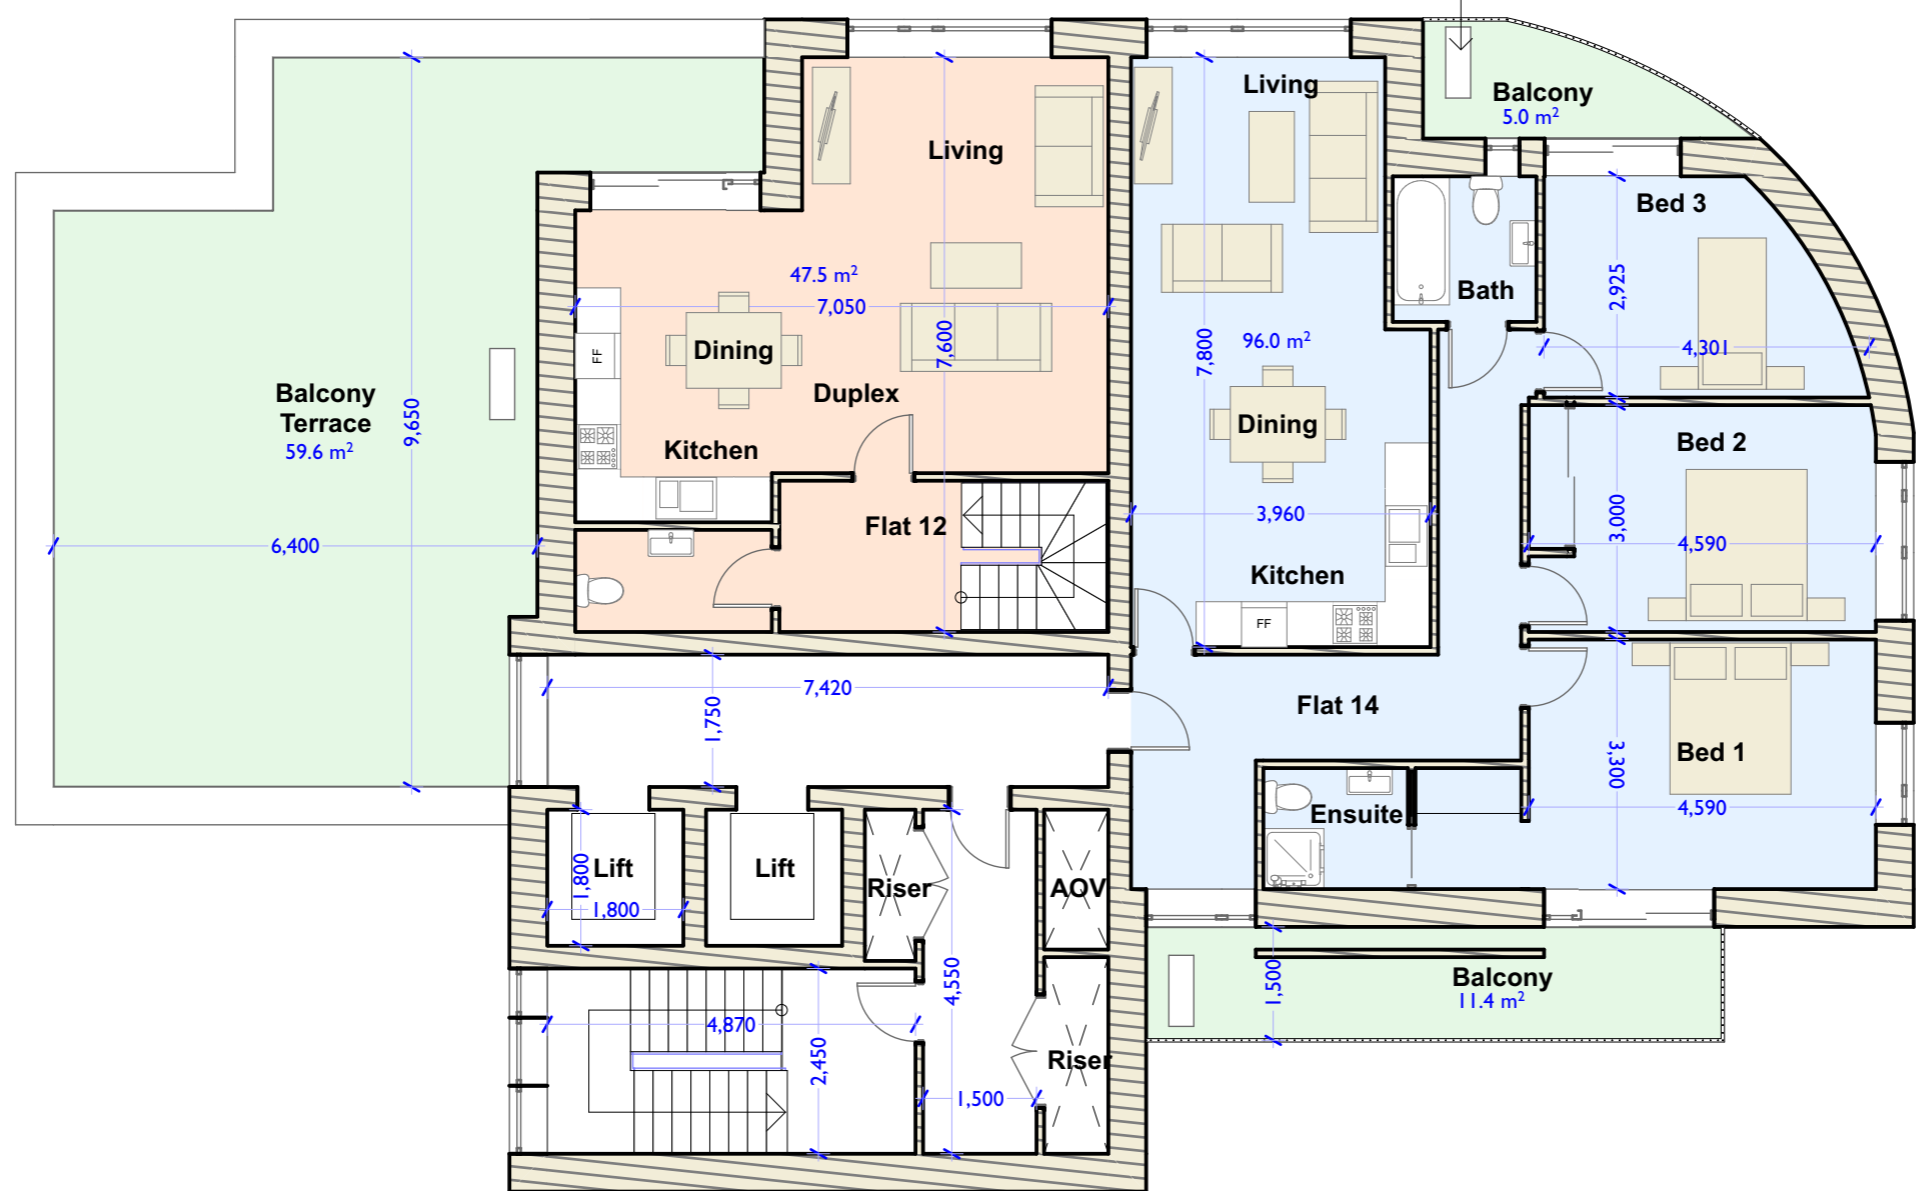

Air source heat pumps in balconies

Rev A Dimensions added 09/04/24

FLORIAN WINKLER ARCHITECT
Tel: 01392 840002
Mob: 07748515077
Email: fphwinkler@gmail.com
Address: Unit 1 Imbert Green Technology Park, Stoke Canon, Exeter EX5 4RJ

2 GLOUCESTER ROAD

LUTON LU1 3HX

PROPOSED
SIXTH FLOOR PLAN

SCALE 1:100

DATE 11/07/2022

J852 08

A

PROPOSED NEIGHBOURING SCHEME

The contractor must verify all dimensions on site before making shop drawings or commencing work of any kind. Scale for planning purposes only.