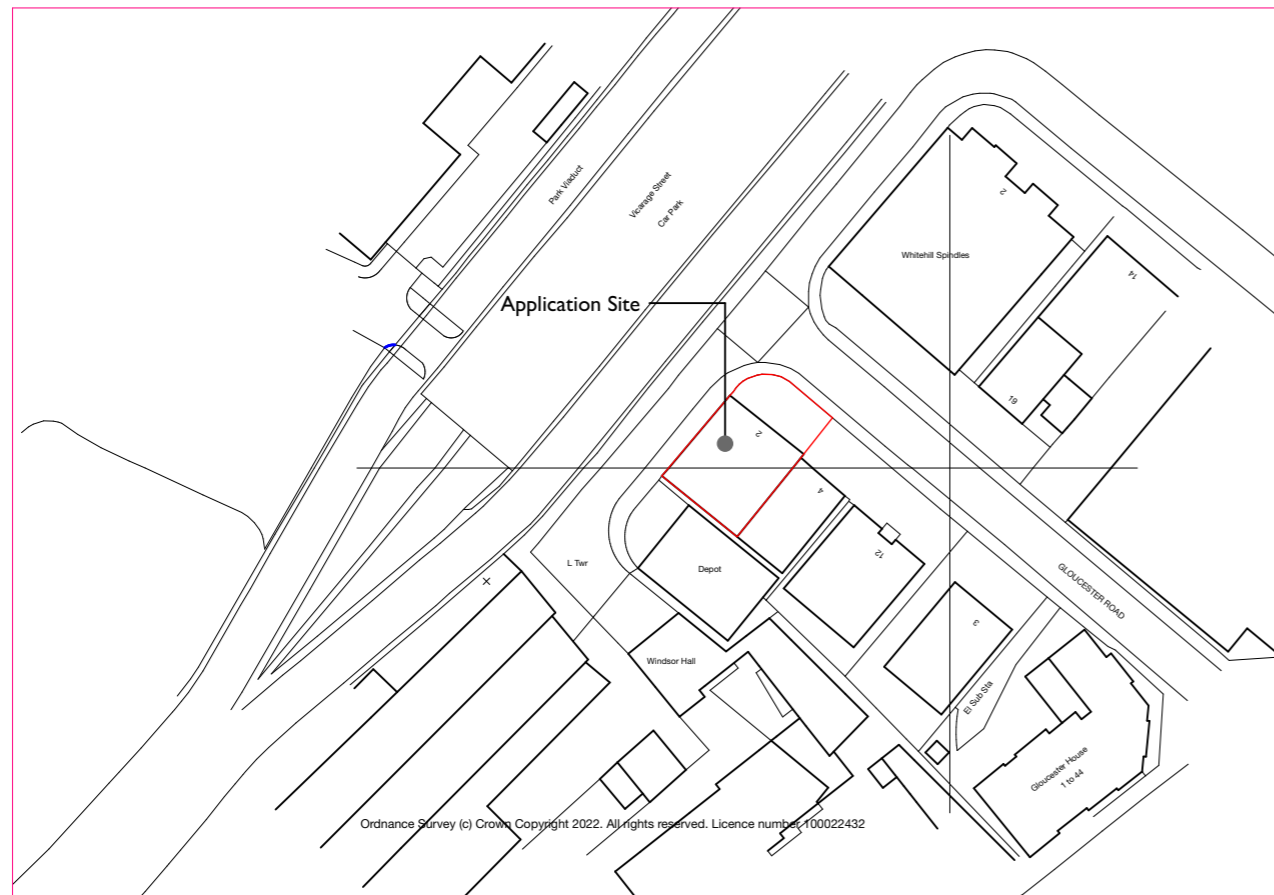

Mixed Use Development

2 GLOUCESTER ROAD LUTON LUI 3HX

Owner: Amir Jaffer

Architect: Florian Winkler Architect

Statutory Authority: Luton Borough Council

SITE LOCATION PLAN

0 10 20 30 40

N

SCALE 1:1250

DATE 15/08/2022

J852 T.01

The contractor must verify all dimensions on site before making shop drawings or commencing work of any kind. Scale for planning purposes only.